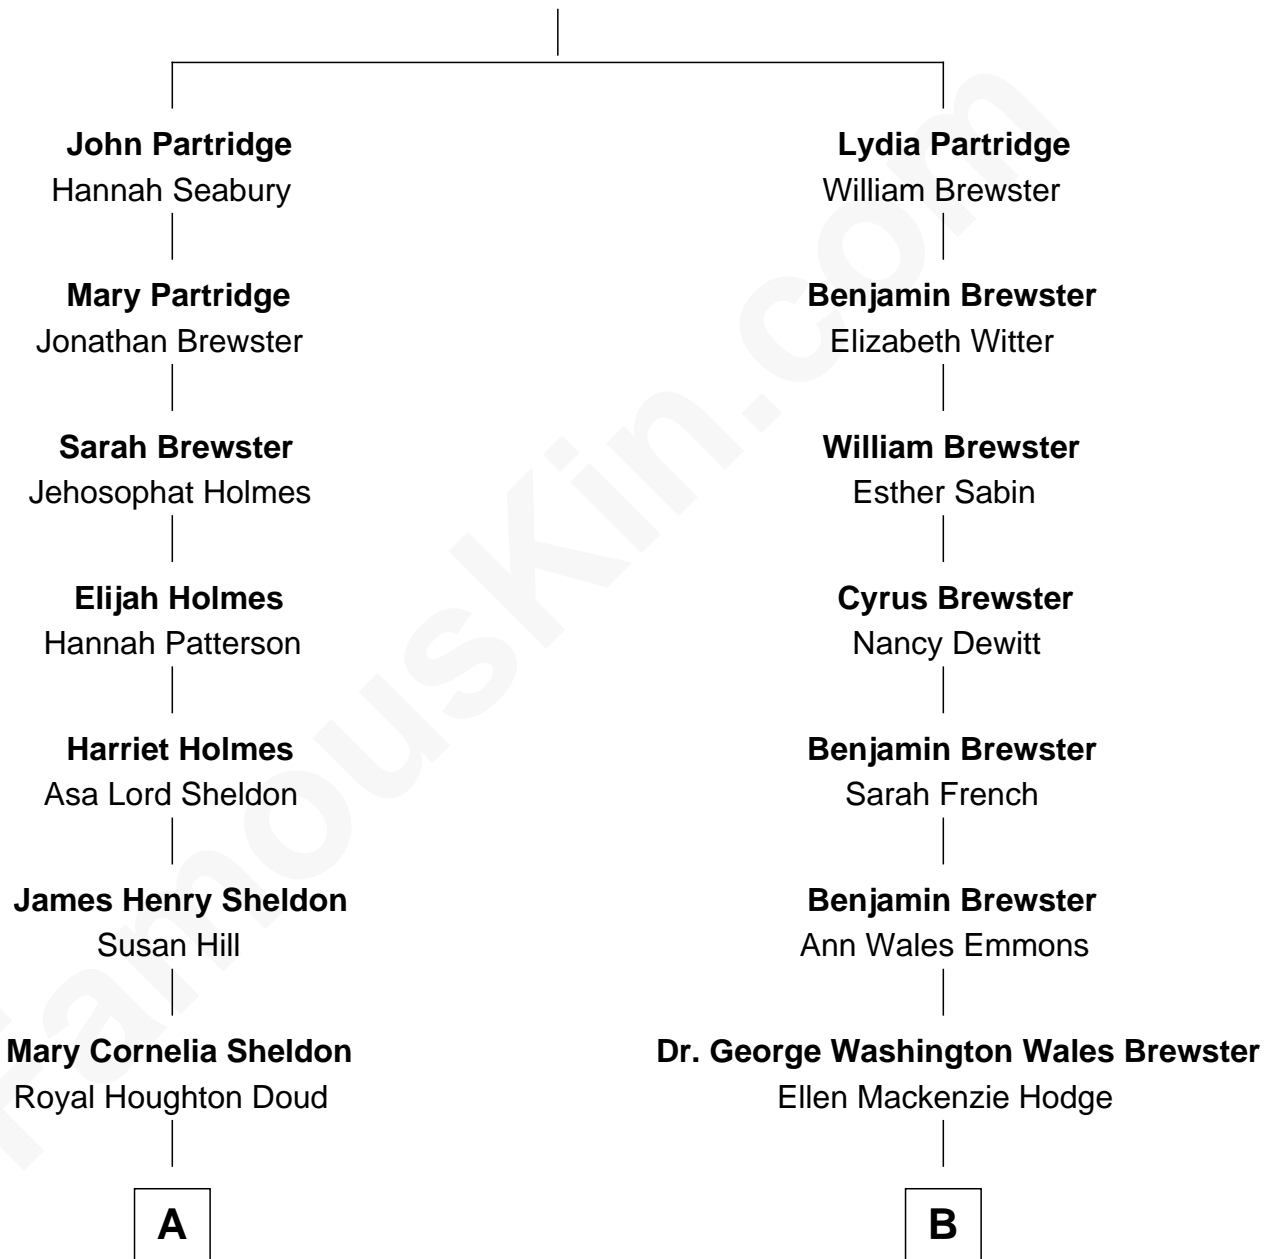

FamousKin.com

Relationship Chart of Mamie (Doud) Eisenhower

First Lady of President Dwight Eisenhower

8th cousin 1 time removed of

Paget Brewster
TV Actress

George Partridge
Sarah Tracy

A

John Sheldon Doud
Elivera Mathilda Carlson

Mamie (Doud) Eisenhower
First Lady of Dwight Eisenhower

B

George Washington Wales Brewster

Joan Ryerson

Galen Brewster
Hathaway Tew

Paget Brewster
TV Actress

FamousKin.com