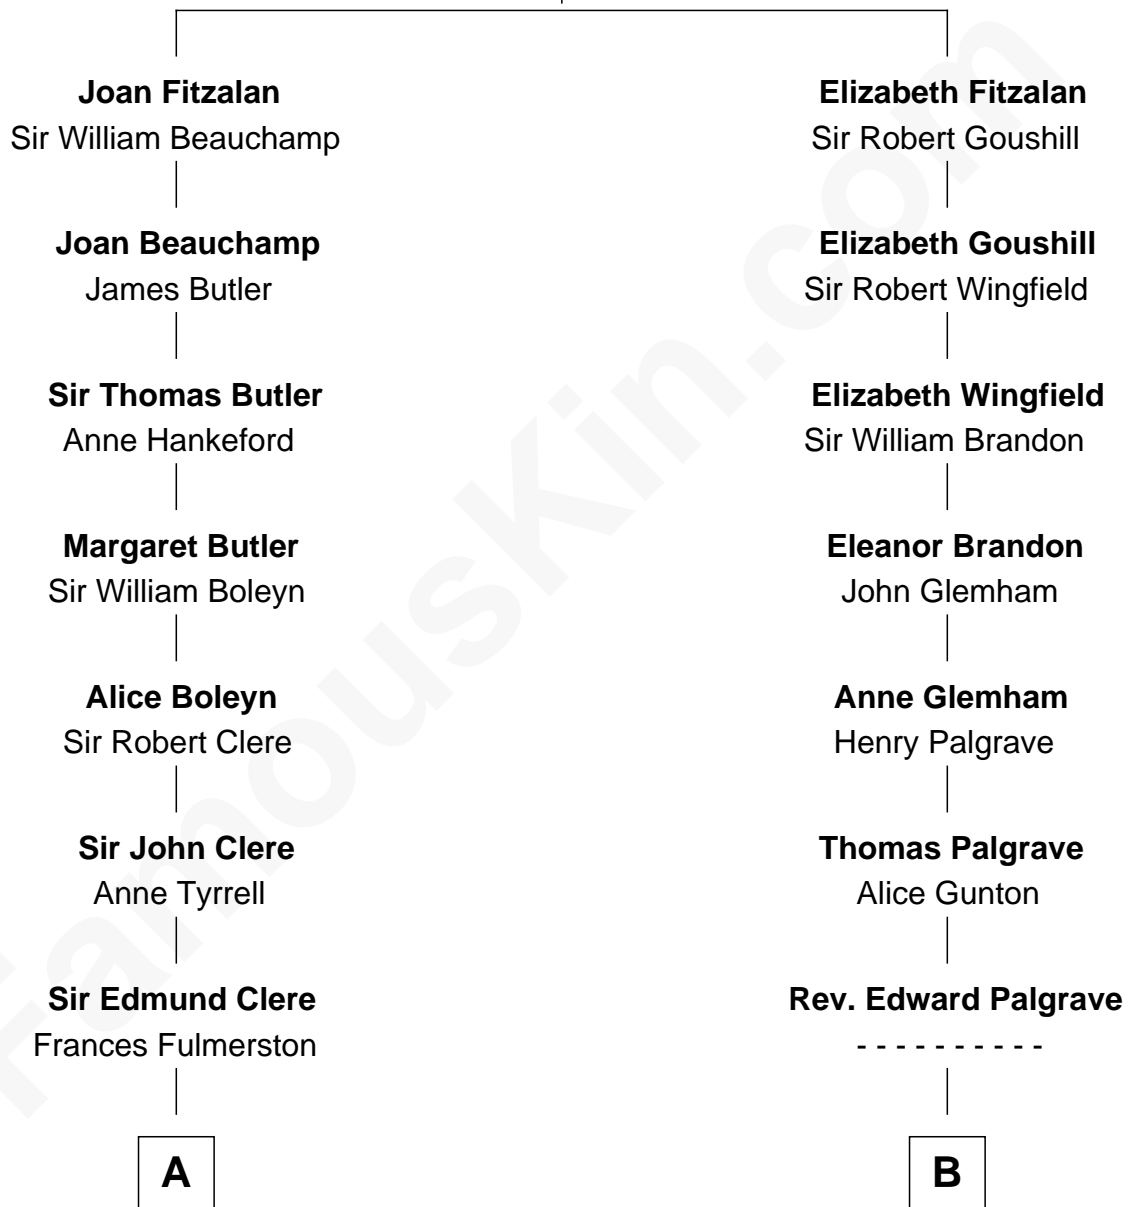

FamousKin.com

Relationship Chart of Mamie (Doud) Eisenhower

First Lady of President Dwight Eisenhower

19th cousin of

Paget Brewster
TV Actress

Sir Richard Fitzalan
Elizabeth de Bohun

C

Royal Houghton Doud
Mary Cornelia Sheldon

John Sheldon Doud
Elivera Mathilda Carlson

Mamie (Doud) Eisenhower
First Lady of Dwight Eisenhower

D

George Washington Wales Brewster
Joan Ryerson

Galen Brewster
Hathaway Tew

Paget Brewster
TV Actress

FamousKin.com