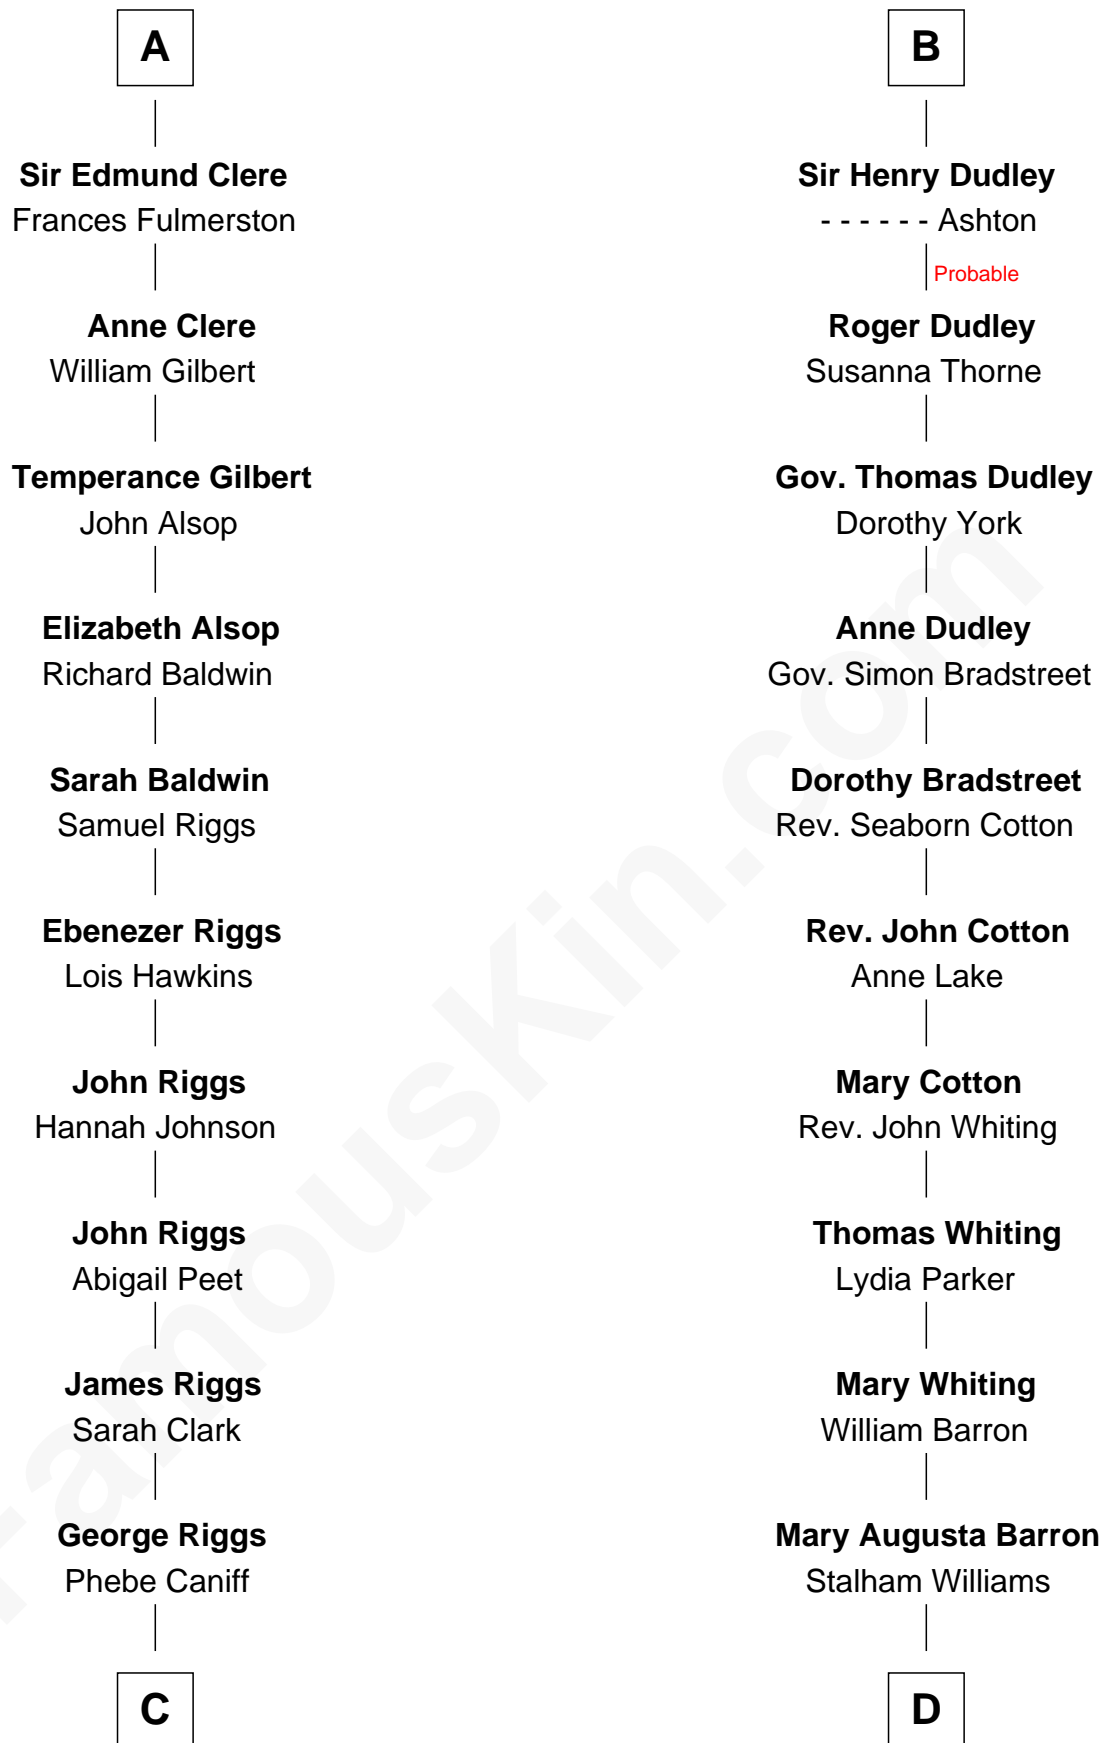

FamousKin.com

Relationship Chart of Mamie (Doud) Eisenhower

First Lady of President Dwight Eisenhower

19th cousin 1 time removed of

James Sherman

27th U.S. Vice-President

Sir William de Ros
Margery de Badlesmere

C

Maria Riggs
Eli Doud

Royal Houghton Doud
Mary Cornelia Sheldon

John Sheldon Doud
Elivera Mathilda Carlson

Mamie (Doud) Eisenhower
First Lady of Dwight Eisenhower

D

Frances Lucretia Williams
Richard Winslow Sherman