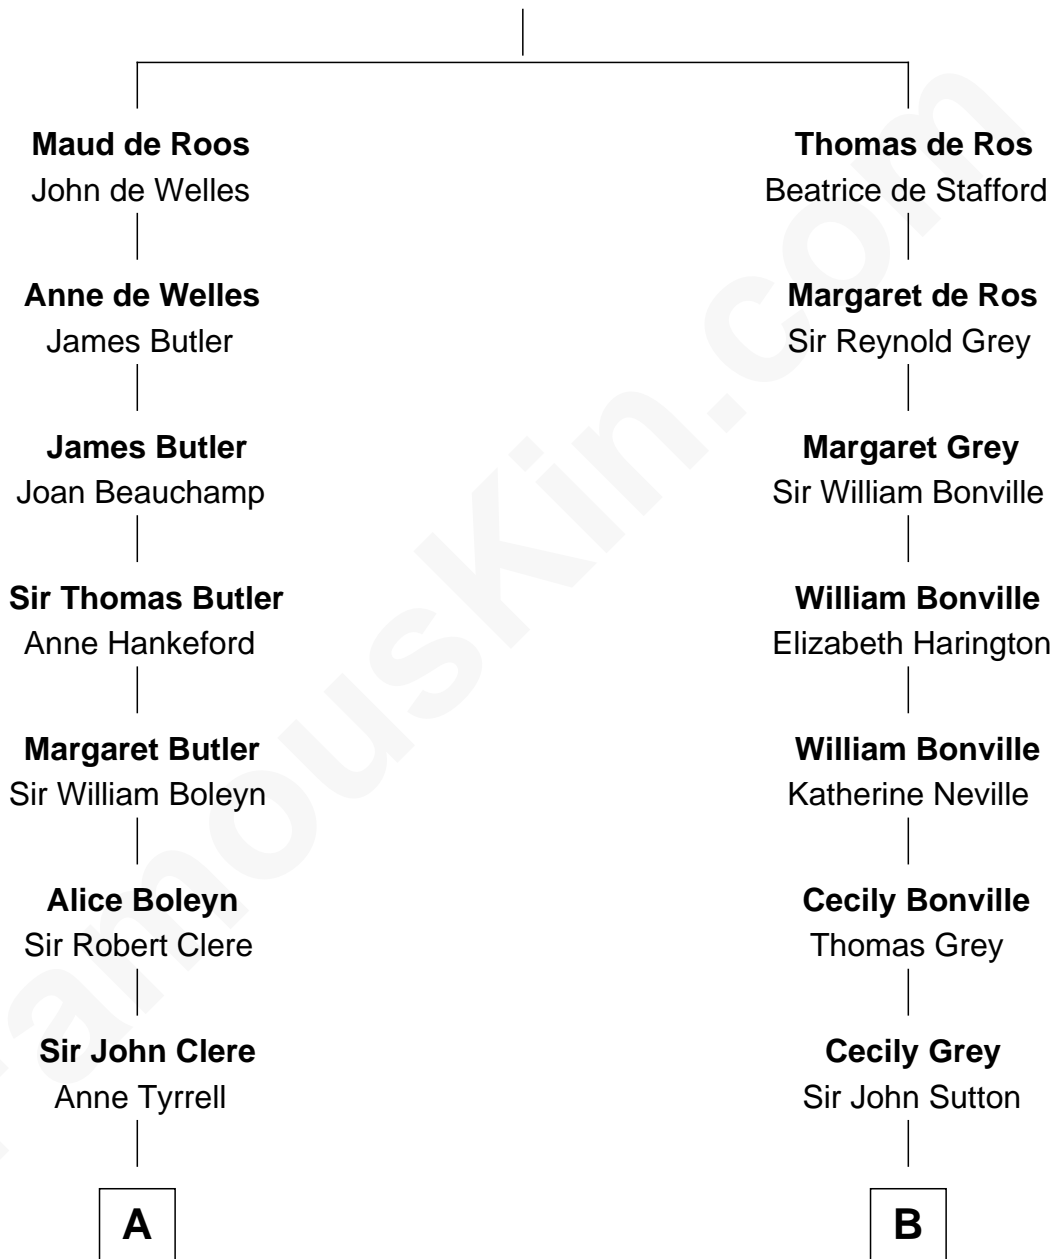

FamousKin.com

Relationship Chart of Mamie (Doud) Eisenhower

First Lady of President Dwight Eisenhower

19th cousin 1 time removed of

James Sherman

27th U.S. Vice-President

Sir William de Ros
Margery de Badlesmere

C

Maria Riggs
Eli Doud

Royal Houghton Doud
Mary Cornelia Sheldon

John Sheldon Doud
Elivera Mathilda Carlson

Mamie (Doud) Eisenhower
First Lady of Dwight Eisenhower

D

Frances Lucretia Williams
Richard Winslow Sherman