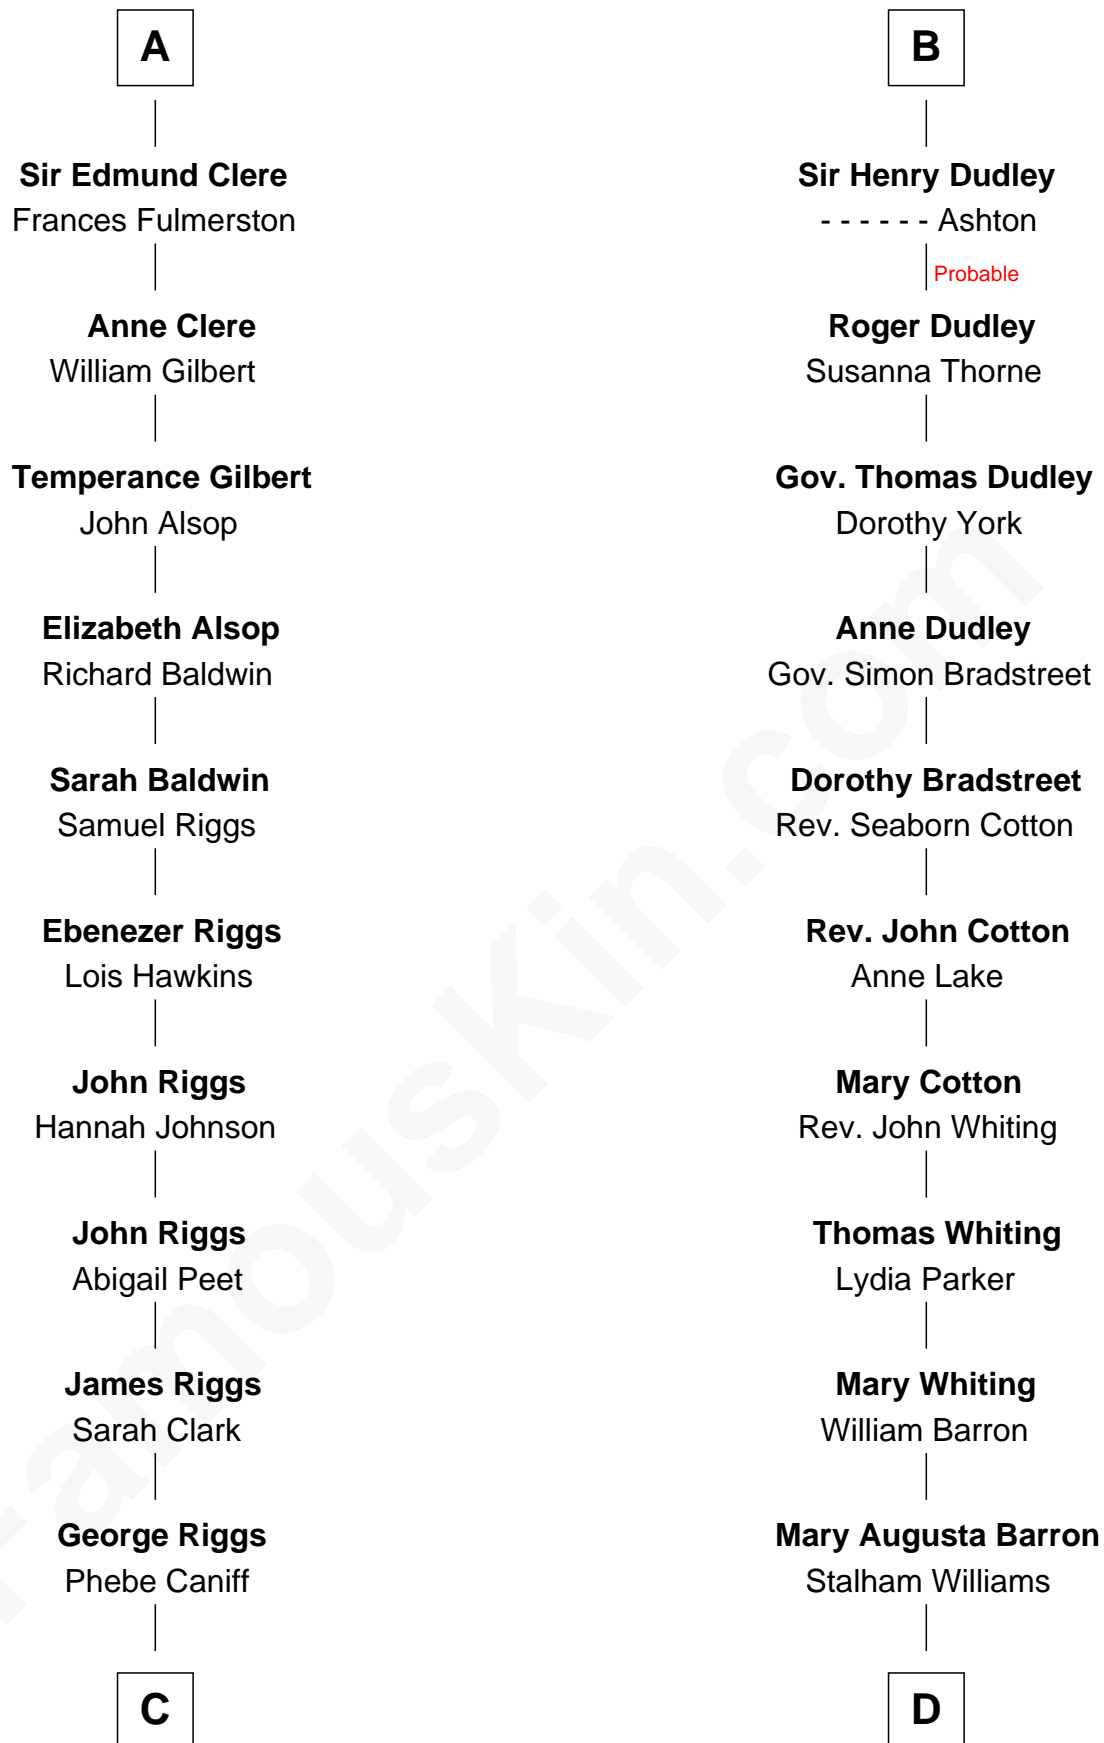

FamousKin.com

Relationship Chart of Mamie (Doud) Eisenhower

First Lady of President Dwight Eisenhower

19th cousin 1 time removed of

James Sherman

27th U.S. Vice-President

C

Maria Riggs
Eli Doud

Royal Houghton Doud
Mary Cornelia Sheldon

John Sheldon Doud
Elivera Mathilda Carlson

Mamie (Doud) Eisenhower
First Lady of Dwight Eisenhower

D

Frances Lucretia Williams
Richard Winslow Sherman

Mary Frances Sherman
Richard Updike Sherman