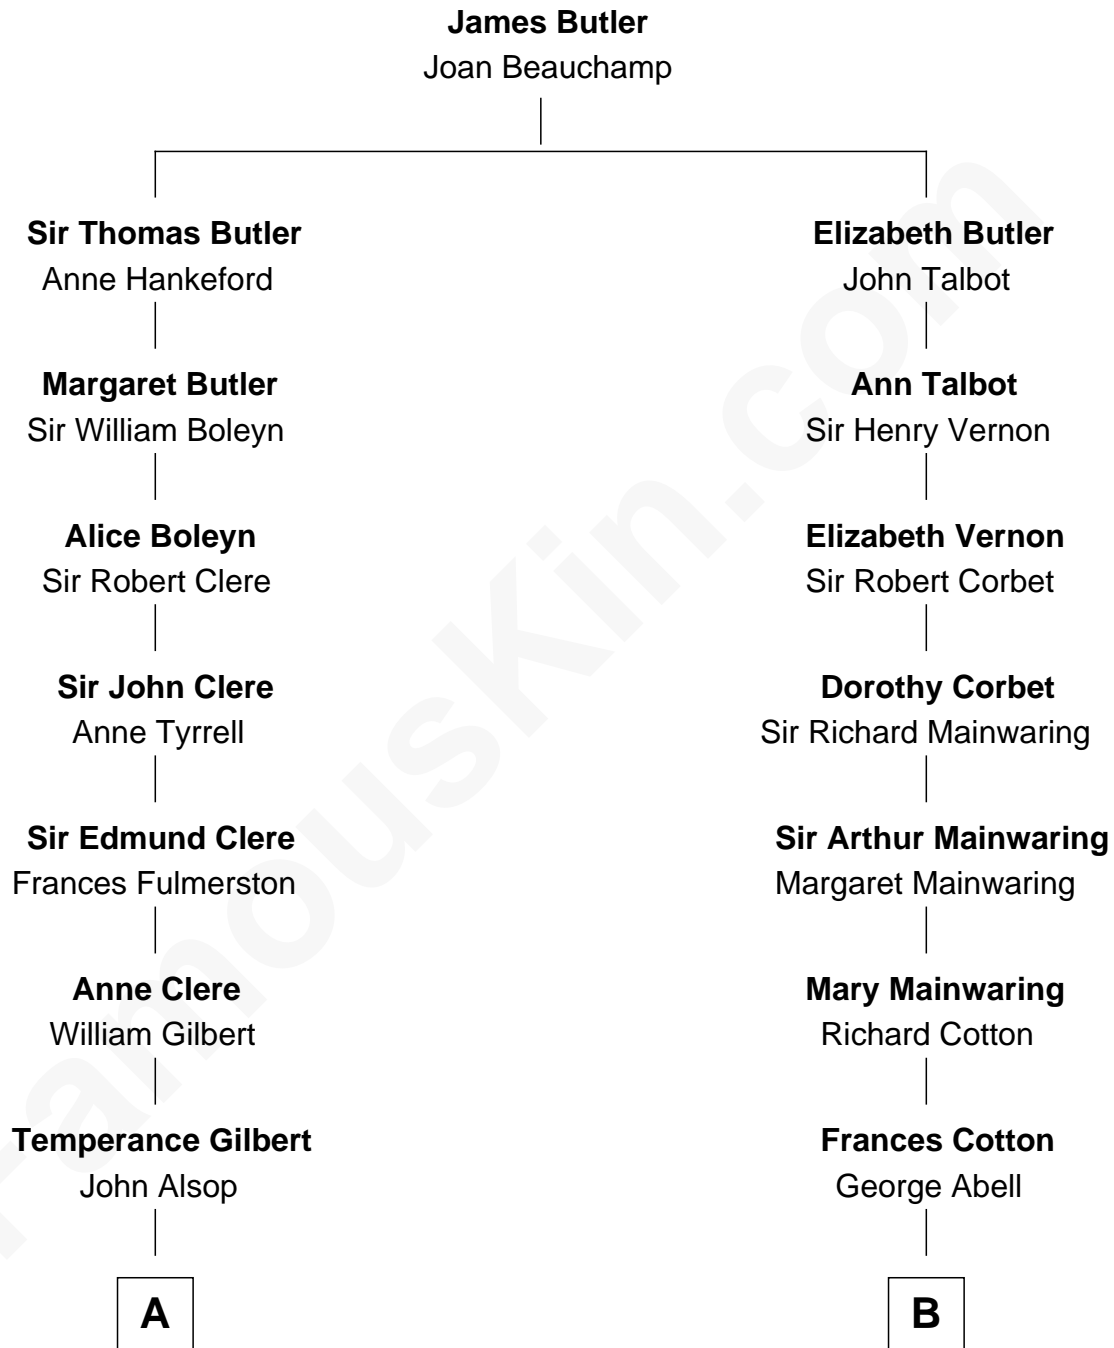

# FamousKin.com

## Relationship Chart of Mamie (Doud) Eisenhower

*First Lady of President Dwight Eisenhower*

16th cousin 1 time removed of

**John Foster Dulles**

*52nd U.S. Secretary of State*

**A**

**Elizabeth Alsop**  
Richard Baldwin

**Royal Houghton Doud**  
Mary Cornelia Sheldon

**John Sheldon Doud**  
Elivera Mathilda Carlson

**Mamie (Doud) Eisenhower**  
*First Lady of Dwight Eisenhower*

**B**

**Robert Abell**  
Joanna - - - - -

**Joshua Abell**  
Bethiah Gager