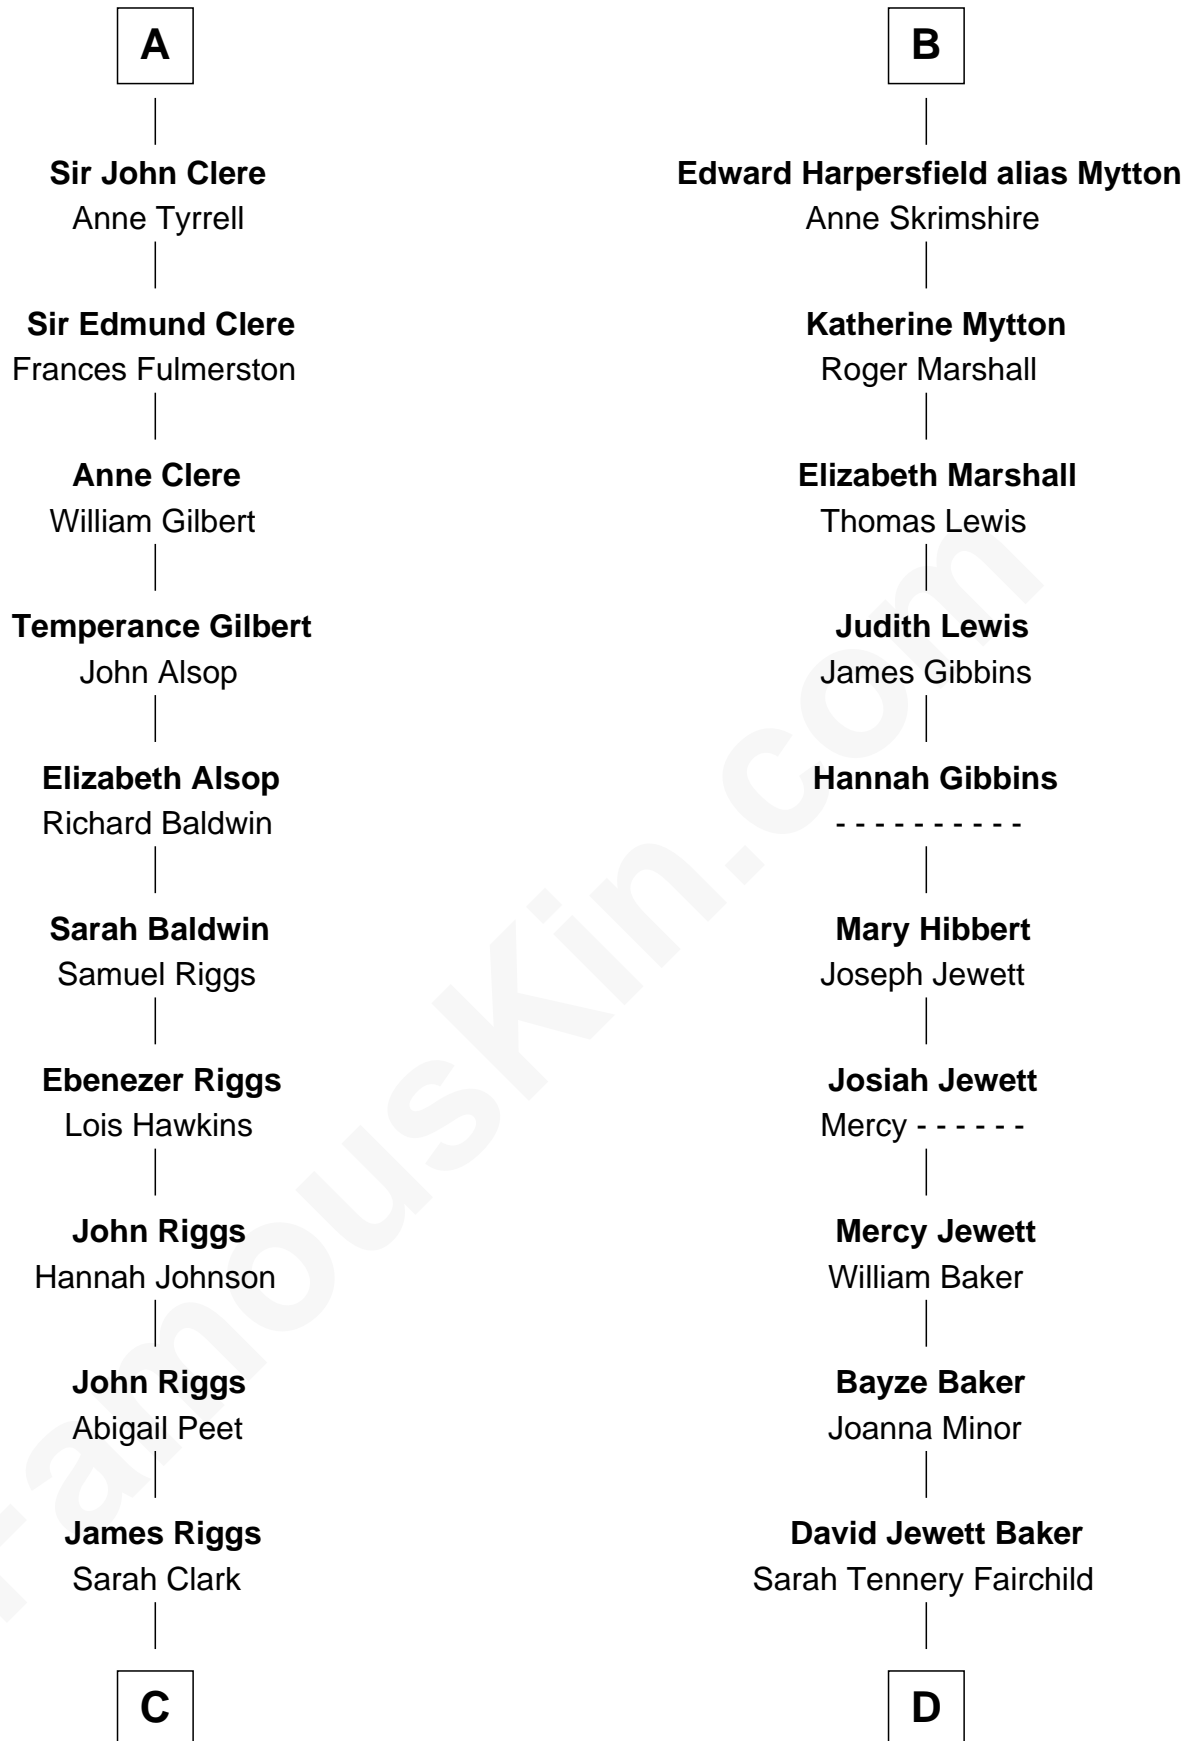

FamousKin.com

Relationship Chart of

Mamie (Doud) Eisenhower

First Lady of President Dwight Eisenhower

21st cousin of

Chevy Chase

Comedian, Actor and Writer

Edmund Fitzalan

Alice de Warenne

C

George Riggs

Phebe Caniff

Maria Riggs

Eli Doud

Royal Houghton Doud

Mary Cornelia Sheldon