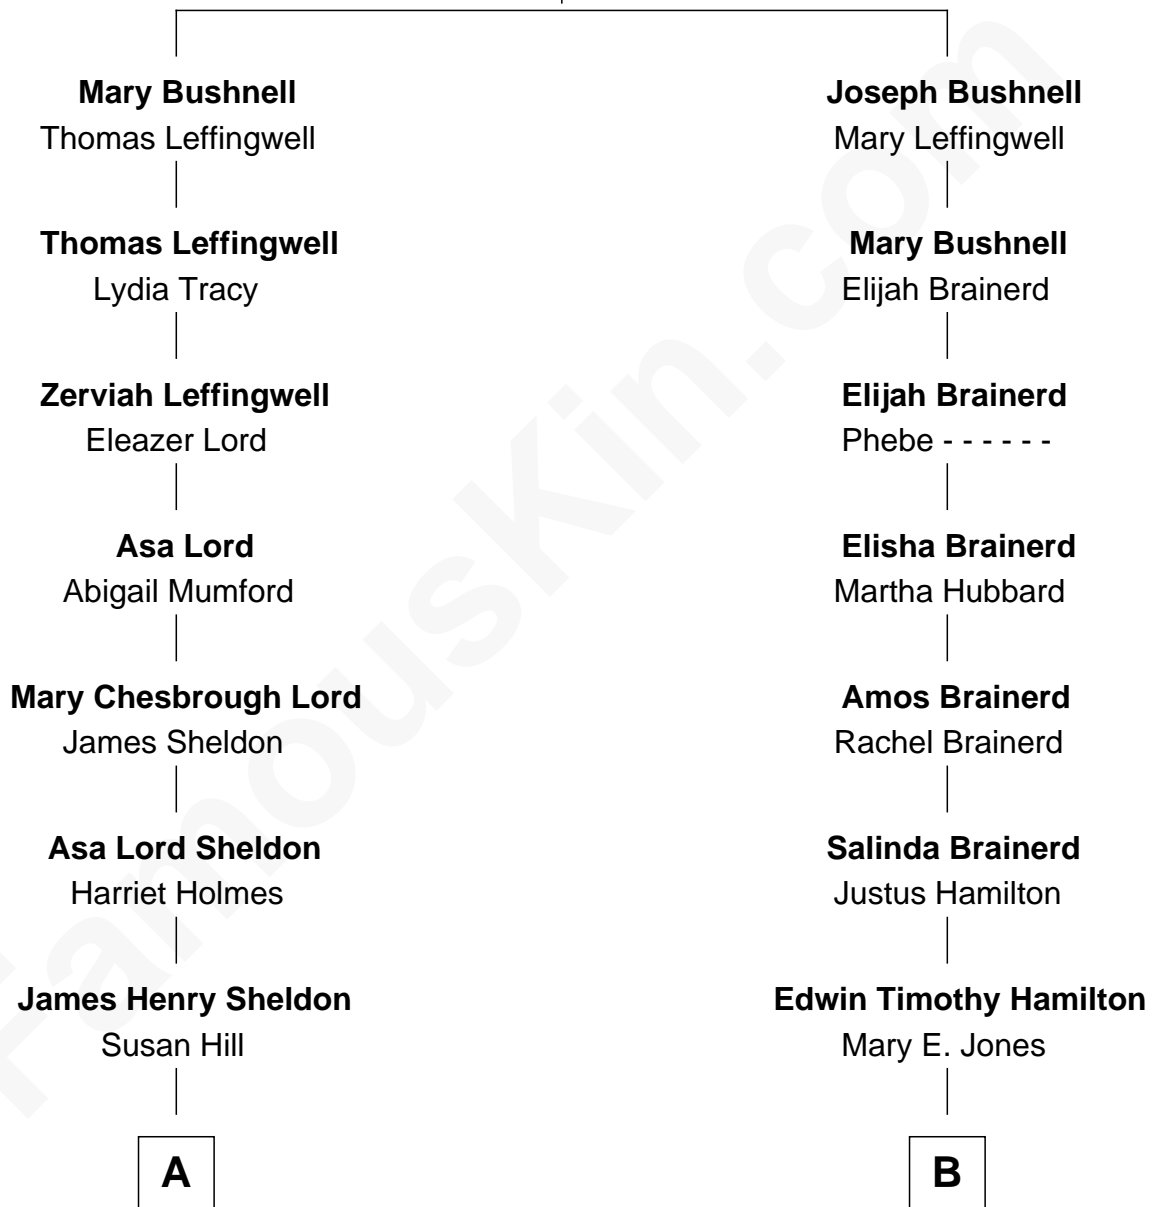

## Relationship Chart of

### Mamie (Doud) Eisenhower

*First Lady of President Dwight Eisenhower*

8th cousin 1 time removed of

### Margaret Hamilton

*Wicked Witch of the West in The Wizard of OZ*

**Richard Bushnell**

Mary Marvin

**A**

**Mary Cornelia Sheldon**

Royal Houghton Doud

**John Sheldon Doud**

Elivera Mathilda Carlson

**Mamie (Doud) Eisenhower**

*First Lady of Dwight Eisenhower*

**B**

**Walter J. Hamilton**

Mary Jane Adams

**Margaret Hamilton**

*Wicked Witch of the West*