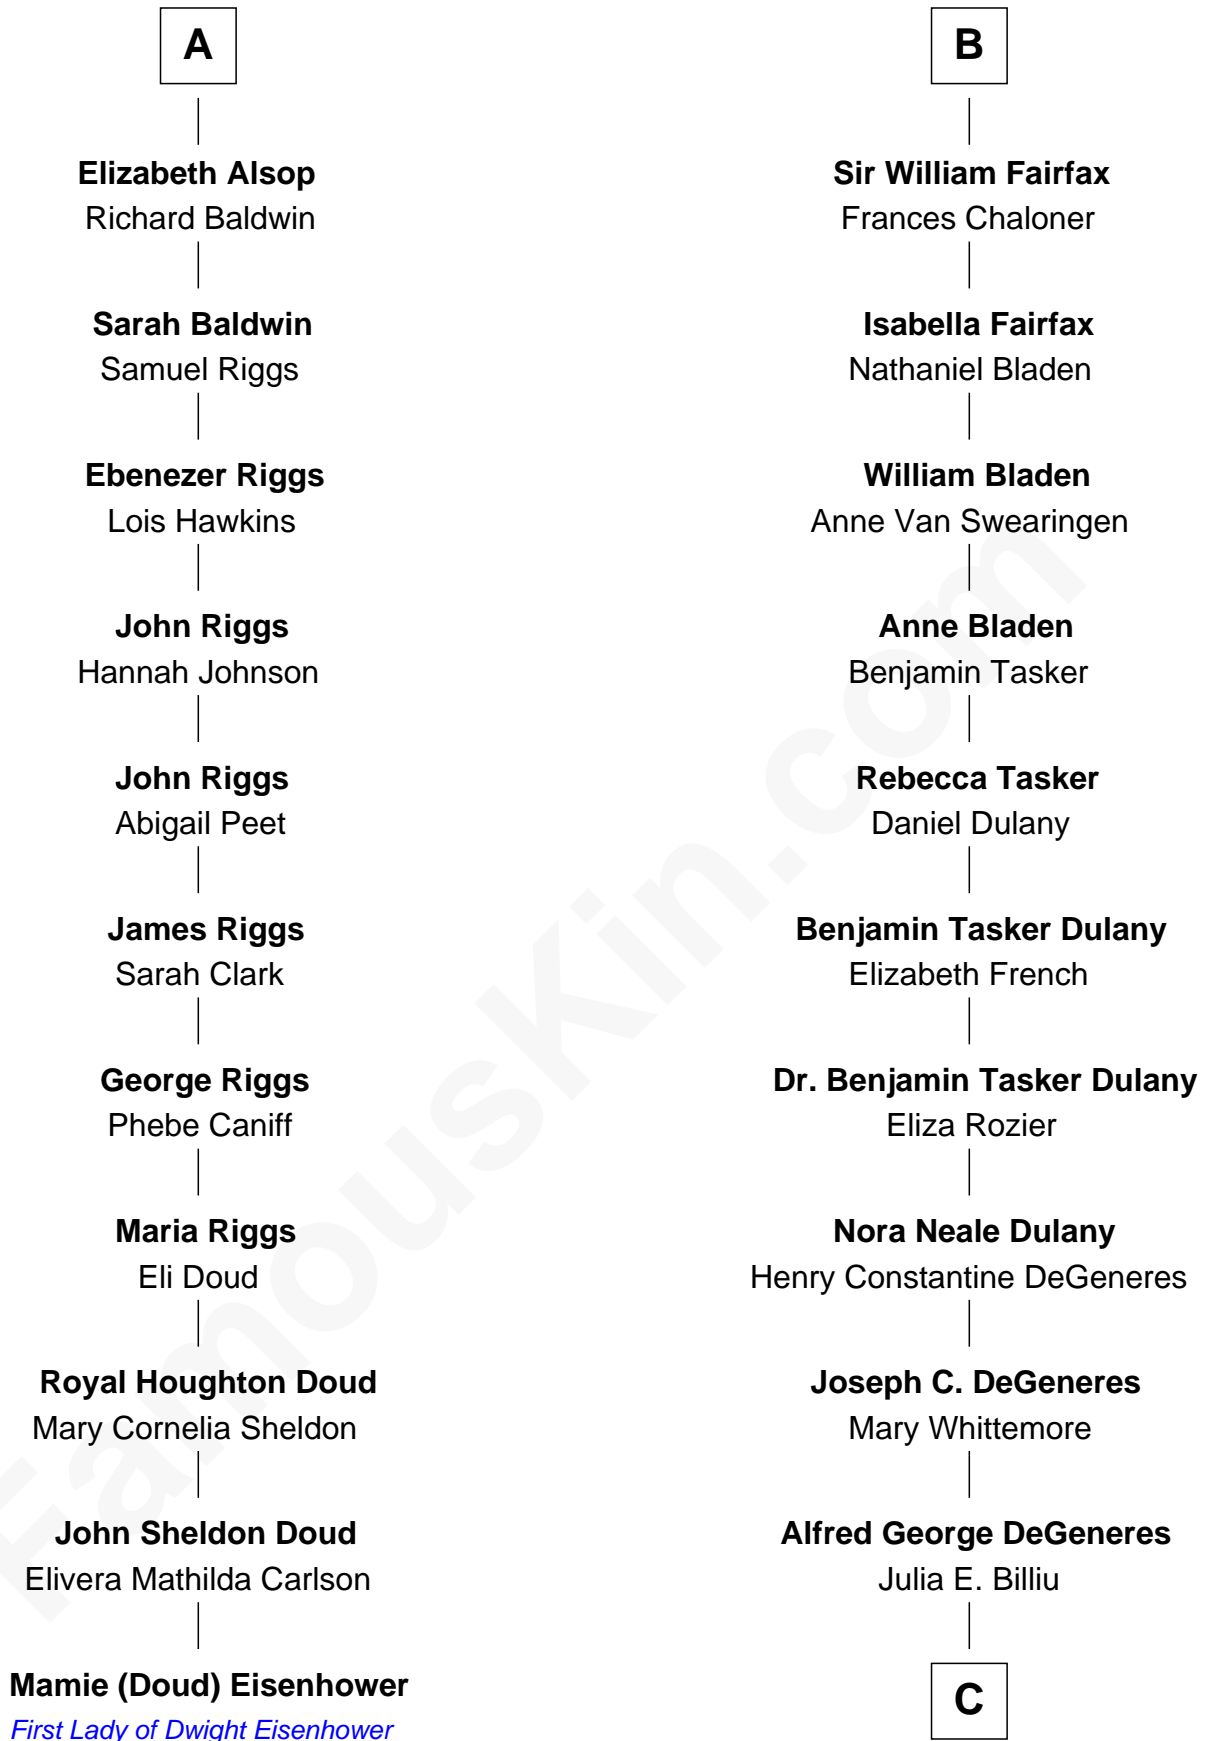

FamousKin.com

Relationship Chart of Mamie (Doud) Eisenhower

First Lady of President Dwight Eisenhower

17th cousin 2 times removed of

Ellen DeGeneres

Comedienne and TV Personality

C

Elliot Everett DeGeneres