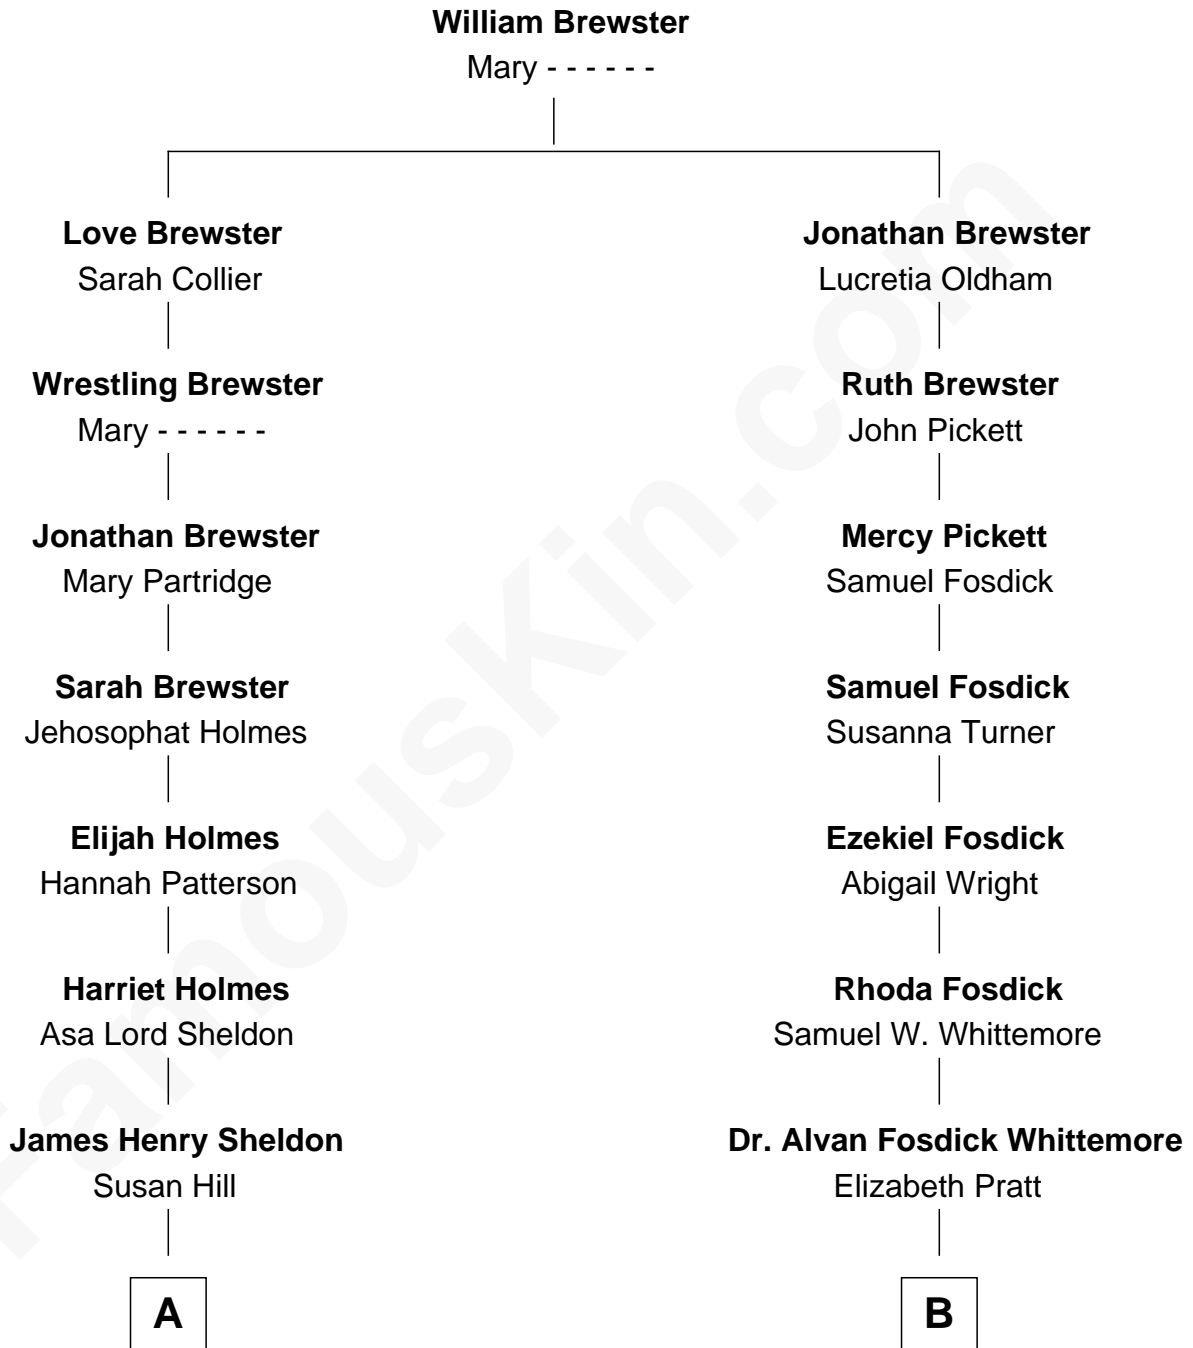

# FamousKin.com

## Relationship Chart of Mamie (Doud) Eisenhower

*First Lady of President Dwight Eisenhower*

9th cousin 3 times removed of

**Ellen DeGeneres**

*Comedienne and TV Personality*

**A**

**Mary Cornelia Sheldon**

Royal Houghton Doud

**John Sheldon Doud**

Elivera Mathilda Carlson

**Mamie (Doud) Eisenhower**

*First Lady of Dwight Eisenhower*

**B**

**George Whittemore**

Cordelia Jenkins Dozer