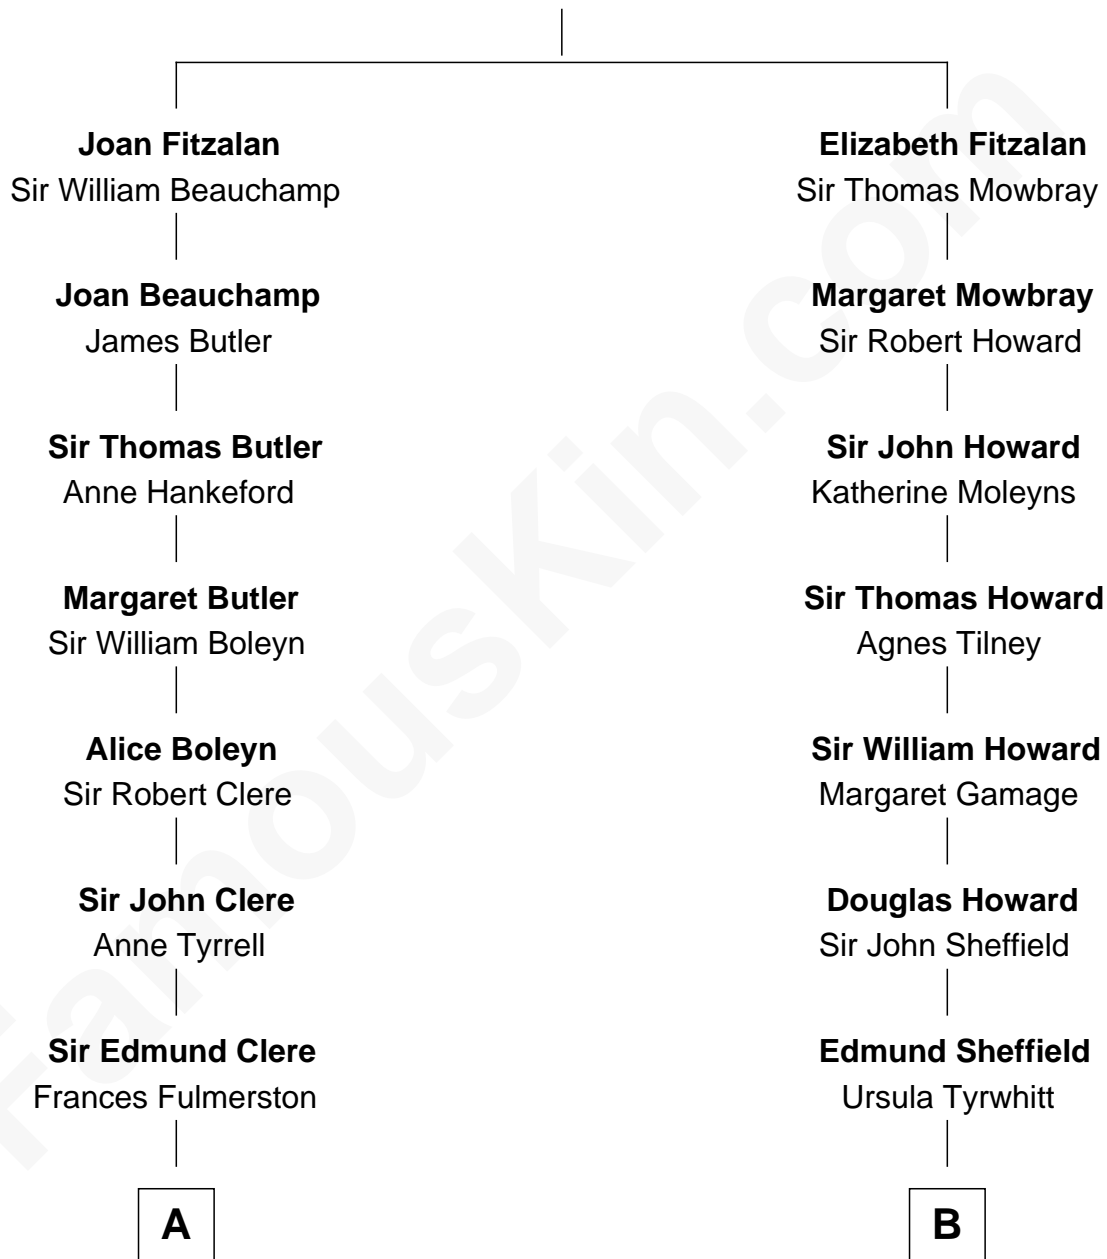

## Relationship Chart of Mamie (Doud) Eisenhower

*First Lady of President Dwight Eisenhower*

19th cousin 1 time removed of

**Ellen DeGeneres**

*Comedienne and TV Personality*

**Sir Richard Fitzalan**

Elizabeth de Bohun

**C**

**Royal Houghton Doud**

Mary Cornelia Sheldon

**John Sheldon Doud**

Elivera Mathilda Carlson

**Mamie (Doud) Eisenhower**

*First Lady of Dwight Eisenhower*

**D**