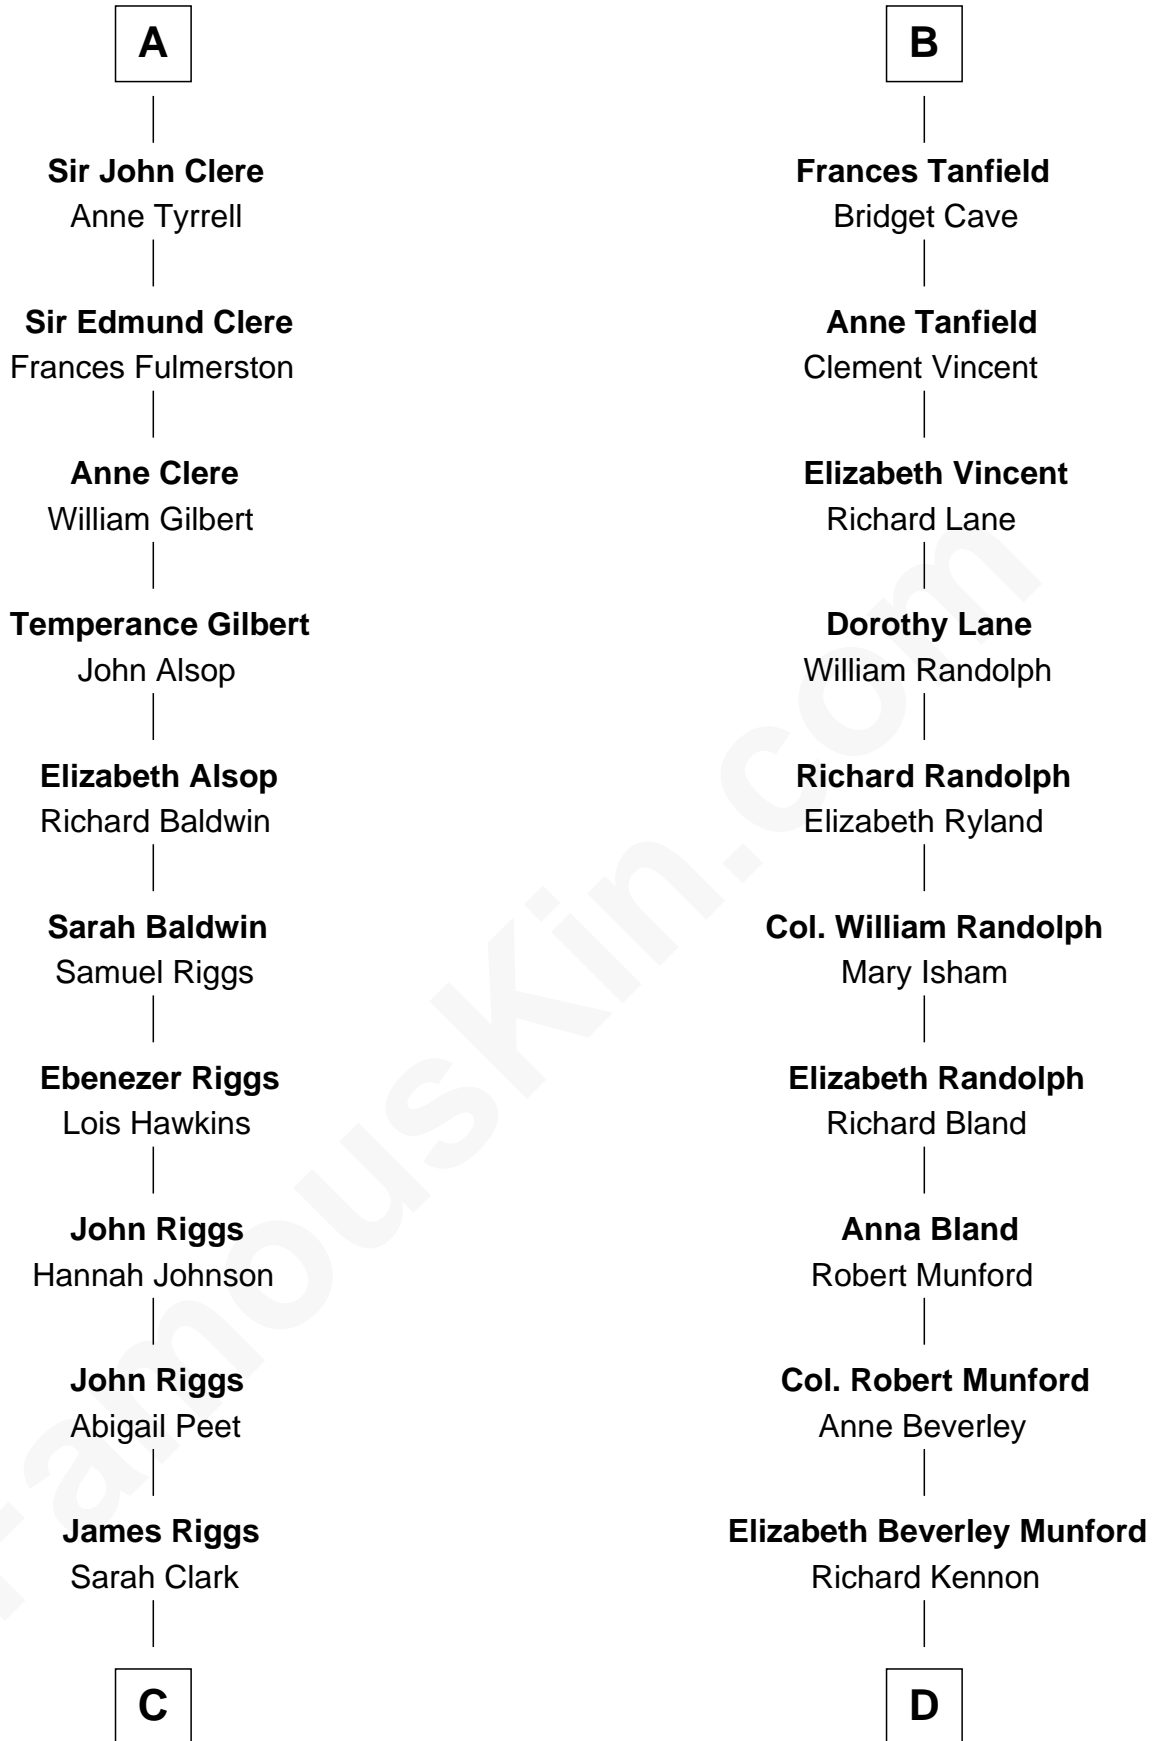

FamousKin.com

Relationship Chart of Mamie (Doud) Eisenhower

First Lady of President Dwight Eisenhower

20th cousin 1 time removed of

Upton Sinclair

Pulitzer Prize Winning Novelist

Henry Plantagenet
Maud de Chaworth