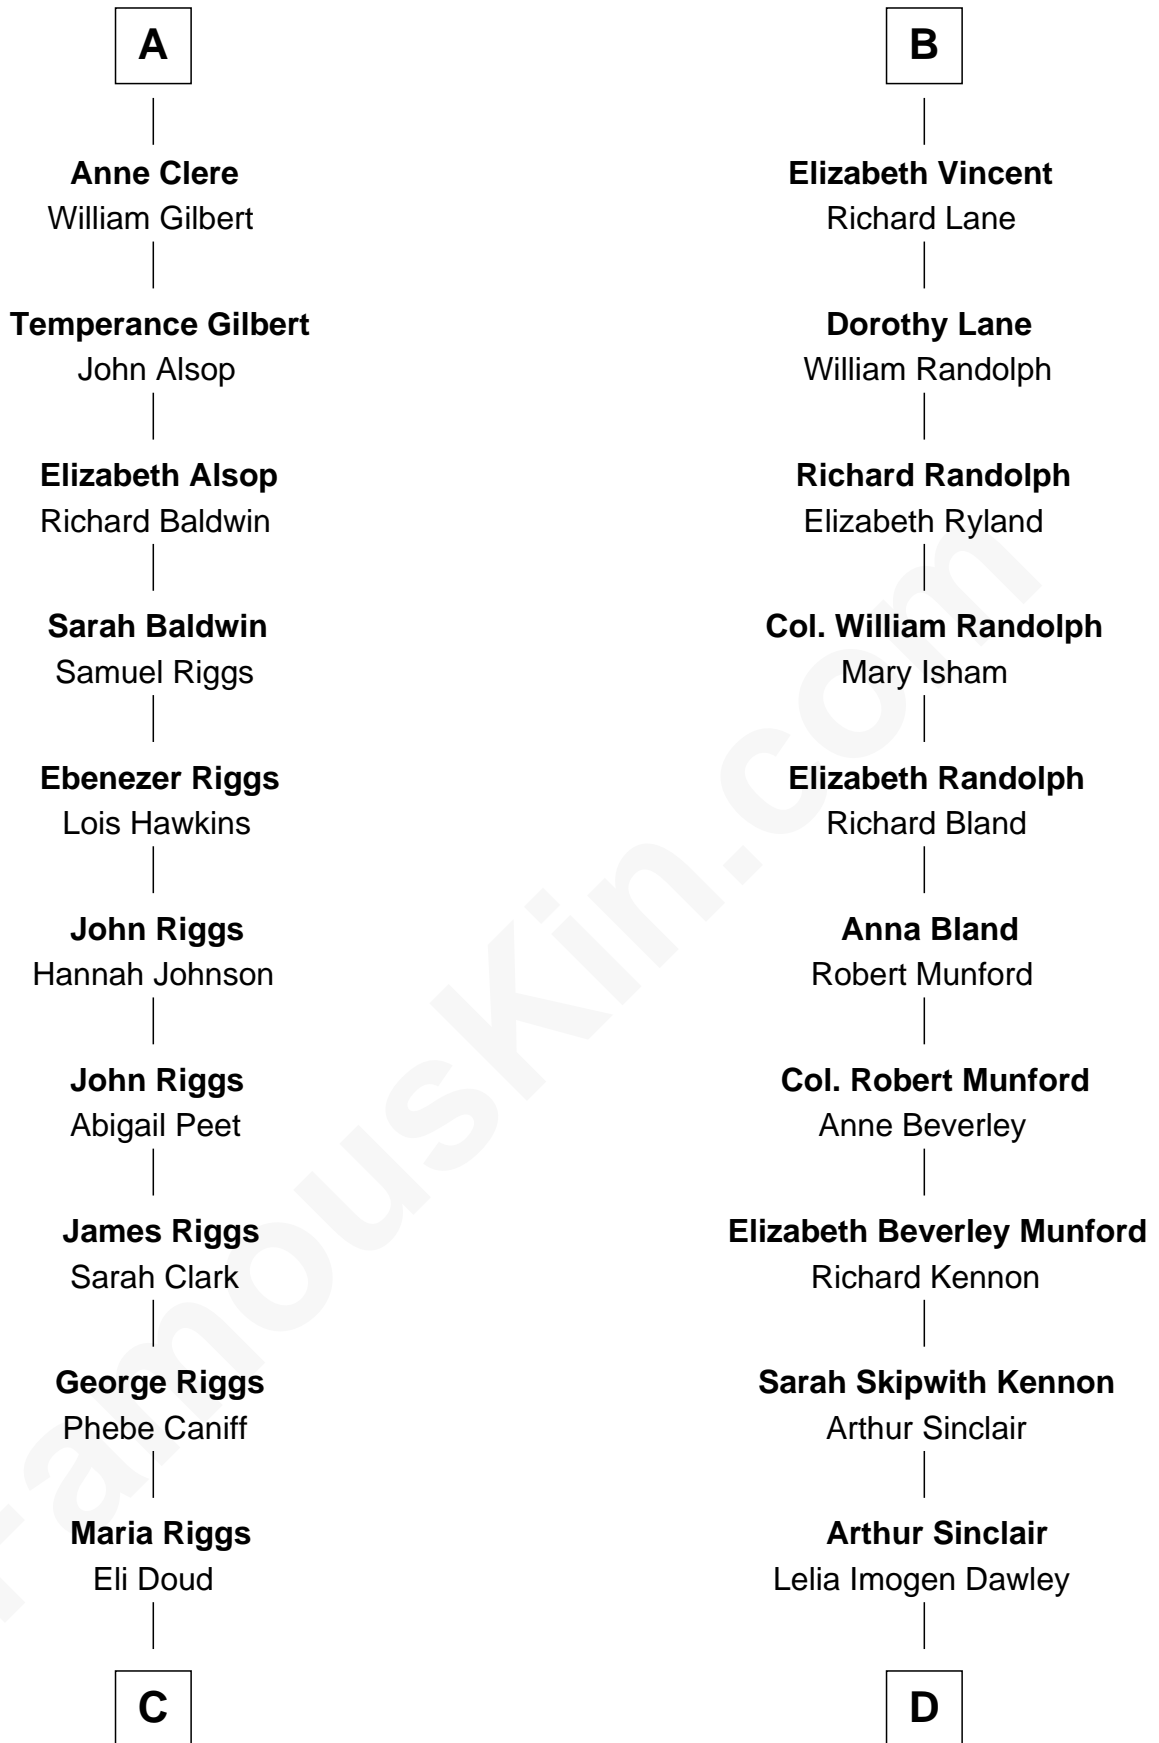

## Relationship Chart of Mamie (Doud) Eisenhower

*First Lady of President Dwight Eisenhower*

18th cousin 1 time removed of

**Upton Sinclair**

*Pulitzer Prize Winning Novelist*

**Sir Richard Fitzalan**

Elizabeth de Bohun

**C**

**Royal Houghton Doud**

Mary Cornelia Sheldon

**John Sheldon Doud**

Elivera Mathilda Carlson

**Mamie (Doud) Eisenhower**

*First Lady of Dwight Eisenhower*

**D**