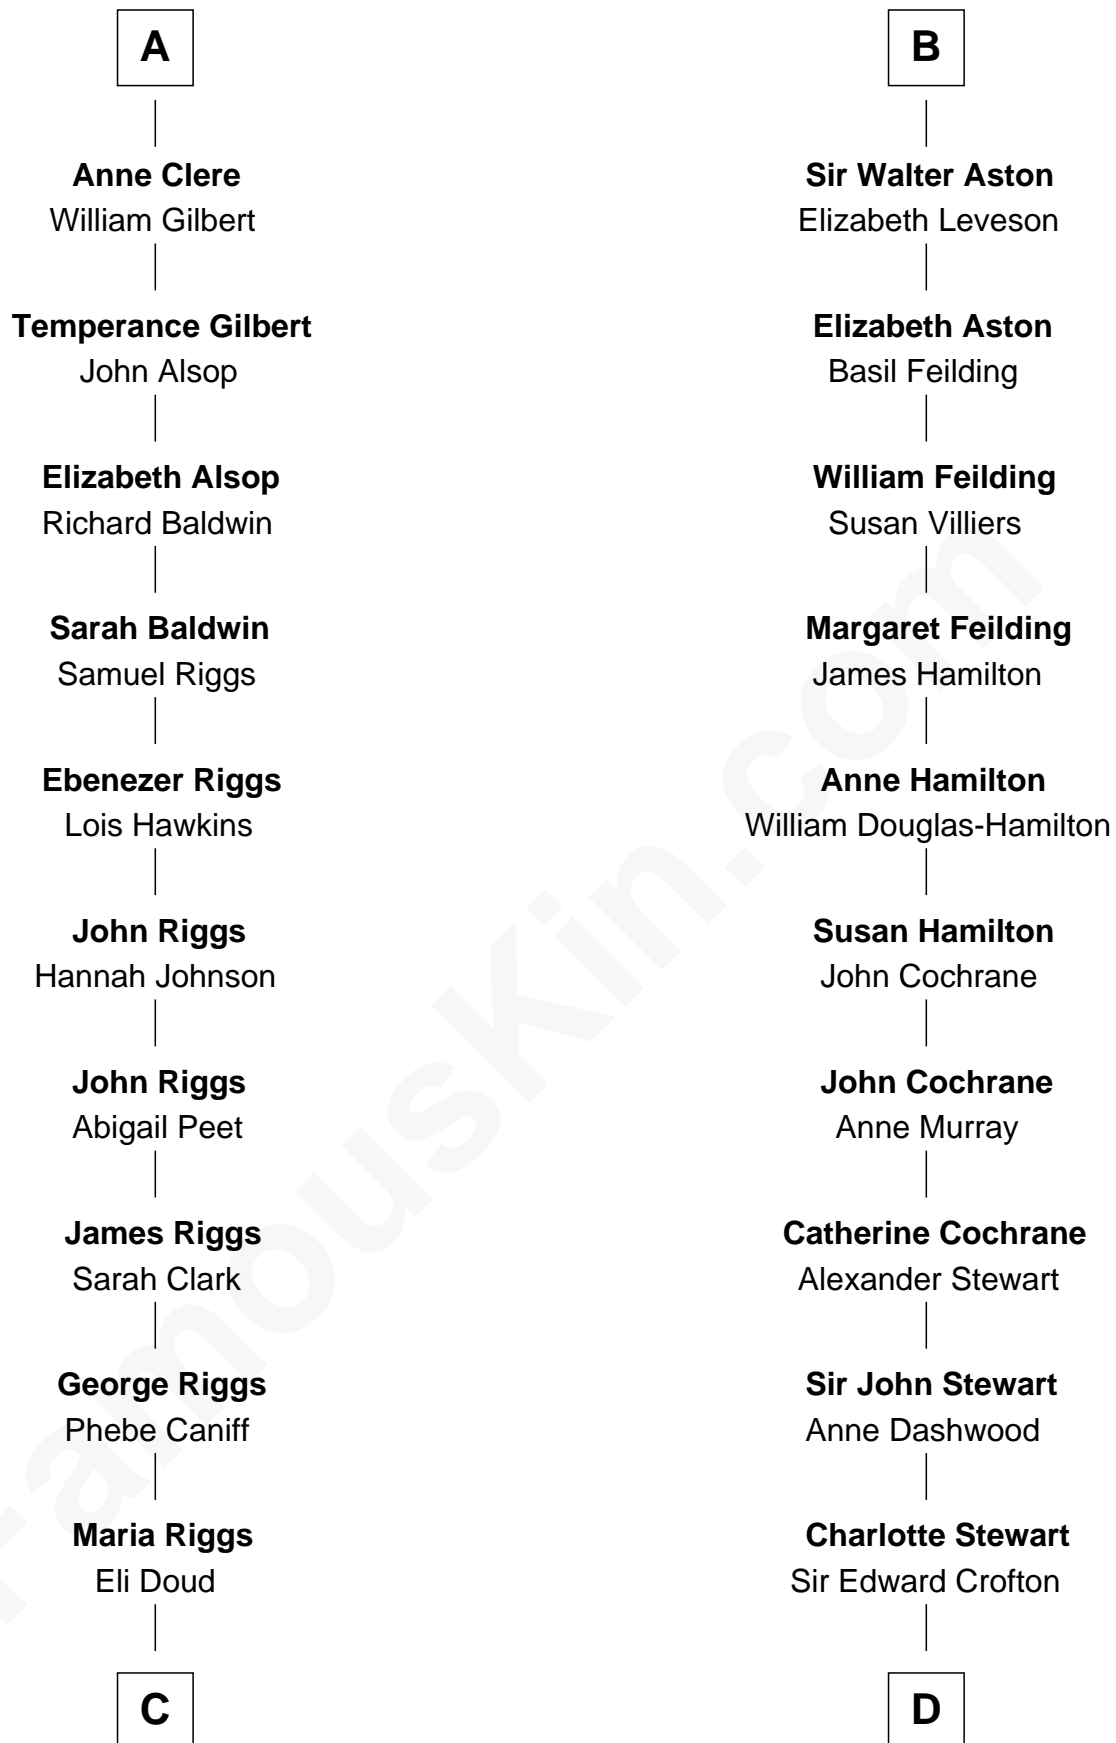

## Relationship Chart of Mamie (Doud) Eisenhower

*First Lady of President Dwight Eisenhower*

19th cousin 2 times removed of

**Guy Ritchie**

*British Filmmaker*

**John de Welles**

Maud de Roos

**C**

**Royal Houghton Doud**  
Mary Cornelia Sheldon

**John Sheldon Doud**  
Elivera Mathilda Carlson

**Mamie (Doud) Eisenhower**  
*First Lady of Dwight Eisenhower*

**D**

**Frederica Crofton**  
Hubert McLaughlin