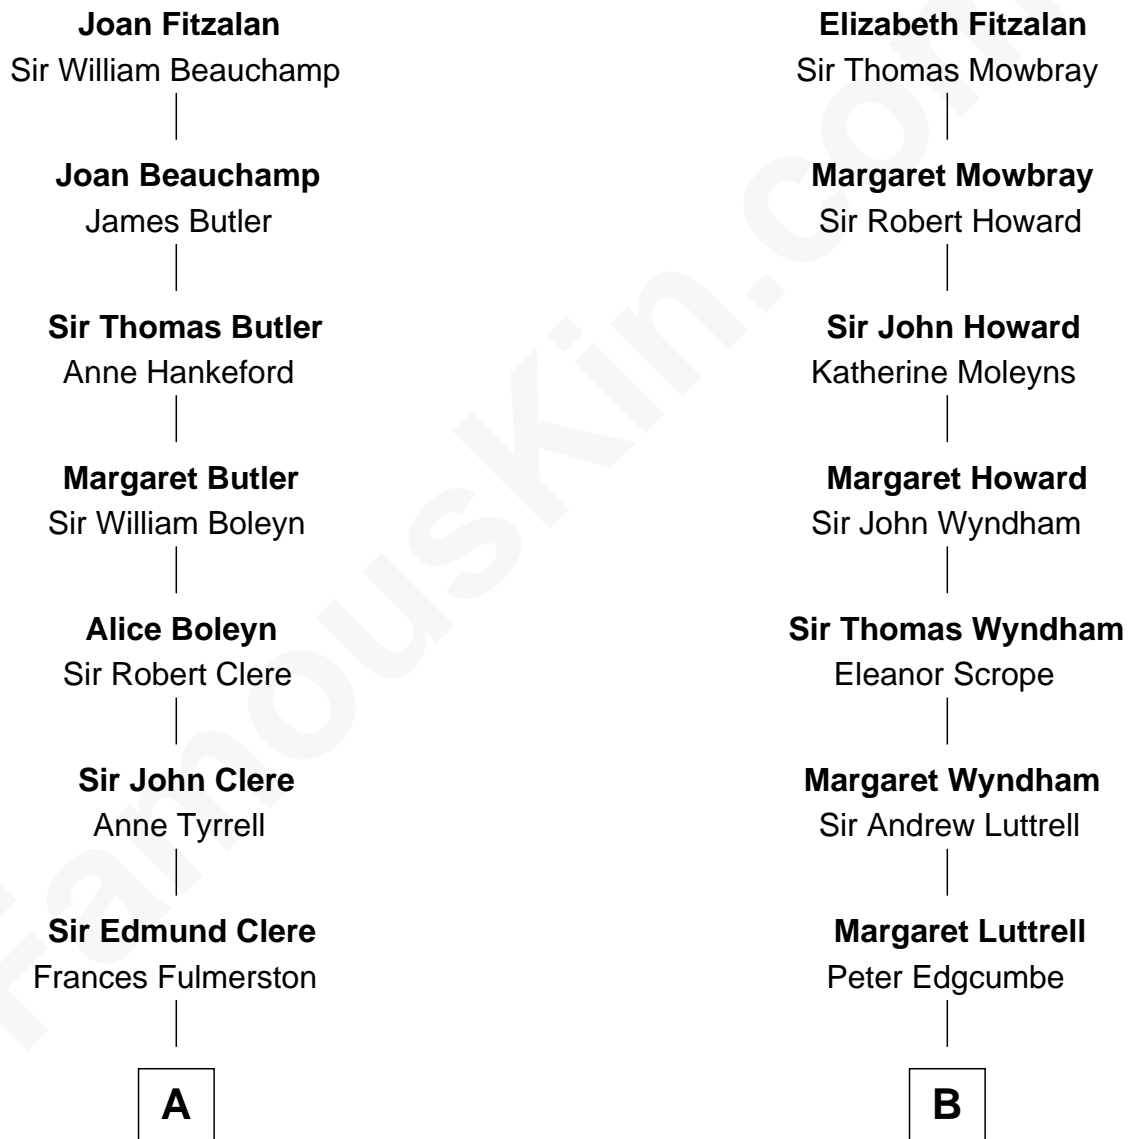

FamousKin.com

Relationship Chart of Mamie (Doud) Eisenhower

First Lady of President Dwight Eisenhower

19th cousin of

Guy Ritchie

British Filmmaker

Sir Richard Fitzalan

Elizabeth de Bohun

C

Royal Houghton Doud
Mary Cornelia Sheldon

John Sheldon Doud
Elivera Mathilda Carlson

Mamie (Doud) Eisenhower
First Lady of Dwight Eisenhower

D

Doris Margareta McLaughlin
Stuart John Ritchie

John Vivian Ritchie
Amber Mary Parkinson