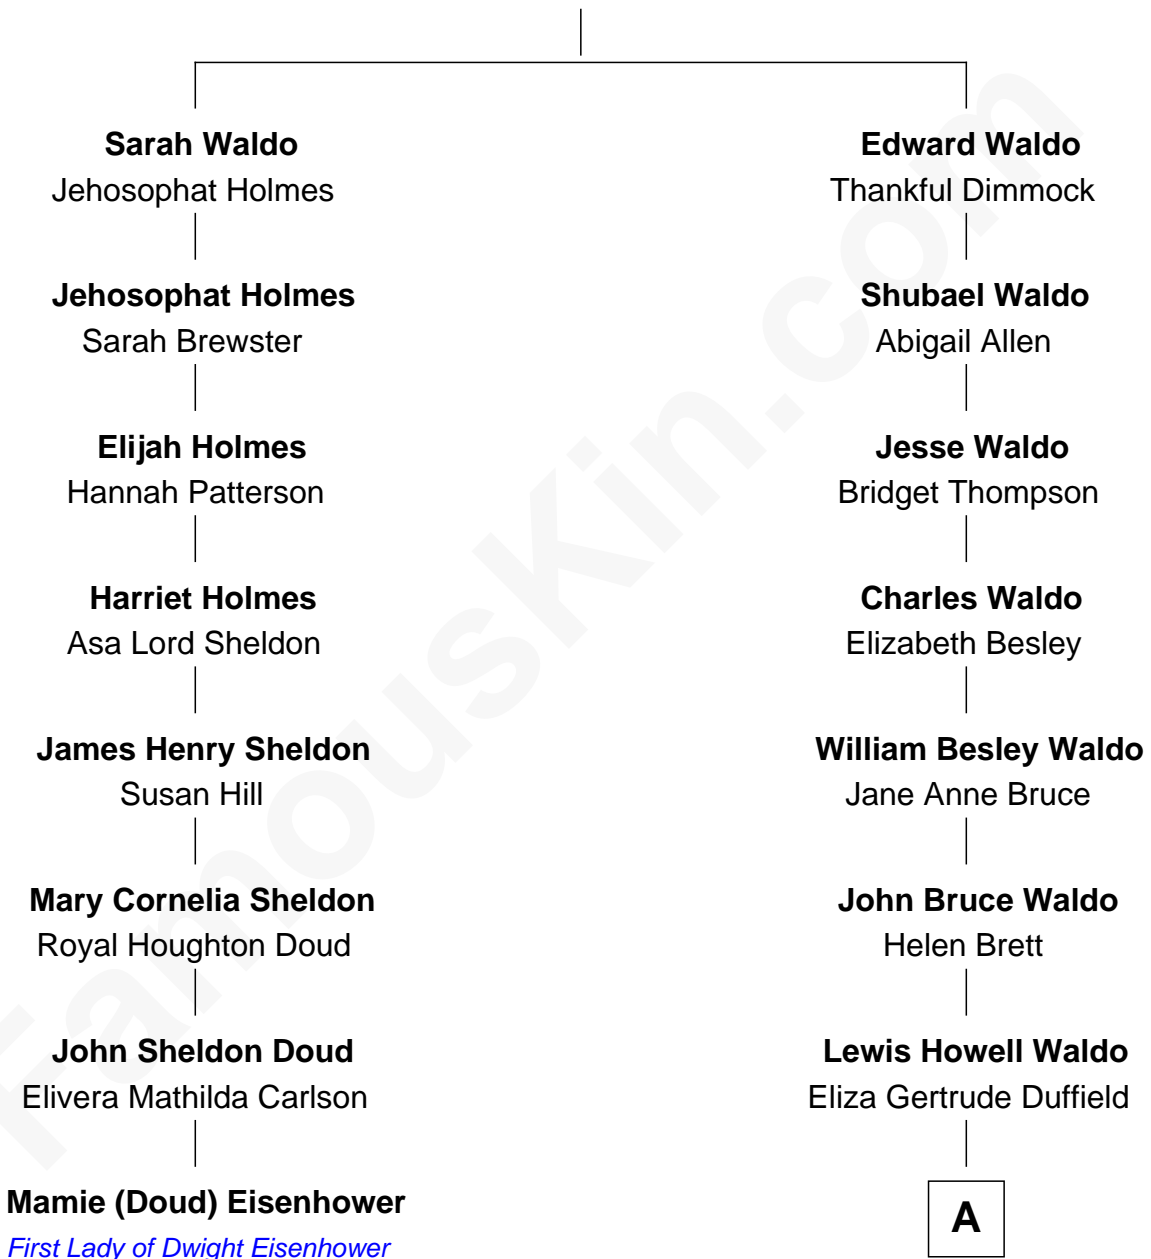

FamousKin.com

Relationship Chart of

Mamie (Doud) Eisenhower

First Lady of President Dwight Eisenhower

7th cousin 1 time removed of

Lee Remick
Movie Actress

John Waldo
Rebecca Adams

A

Margaret Gertrude Waldo

Frank Edwin Remick

Lee Remick

Movie Actress

FamousKin.com