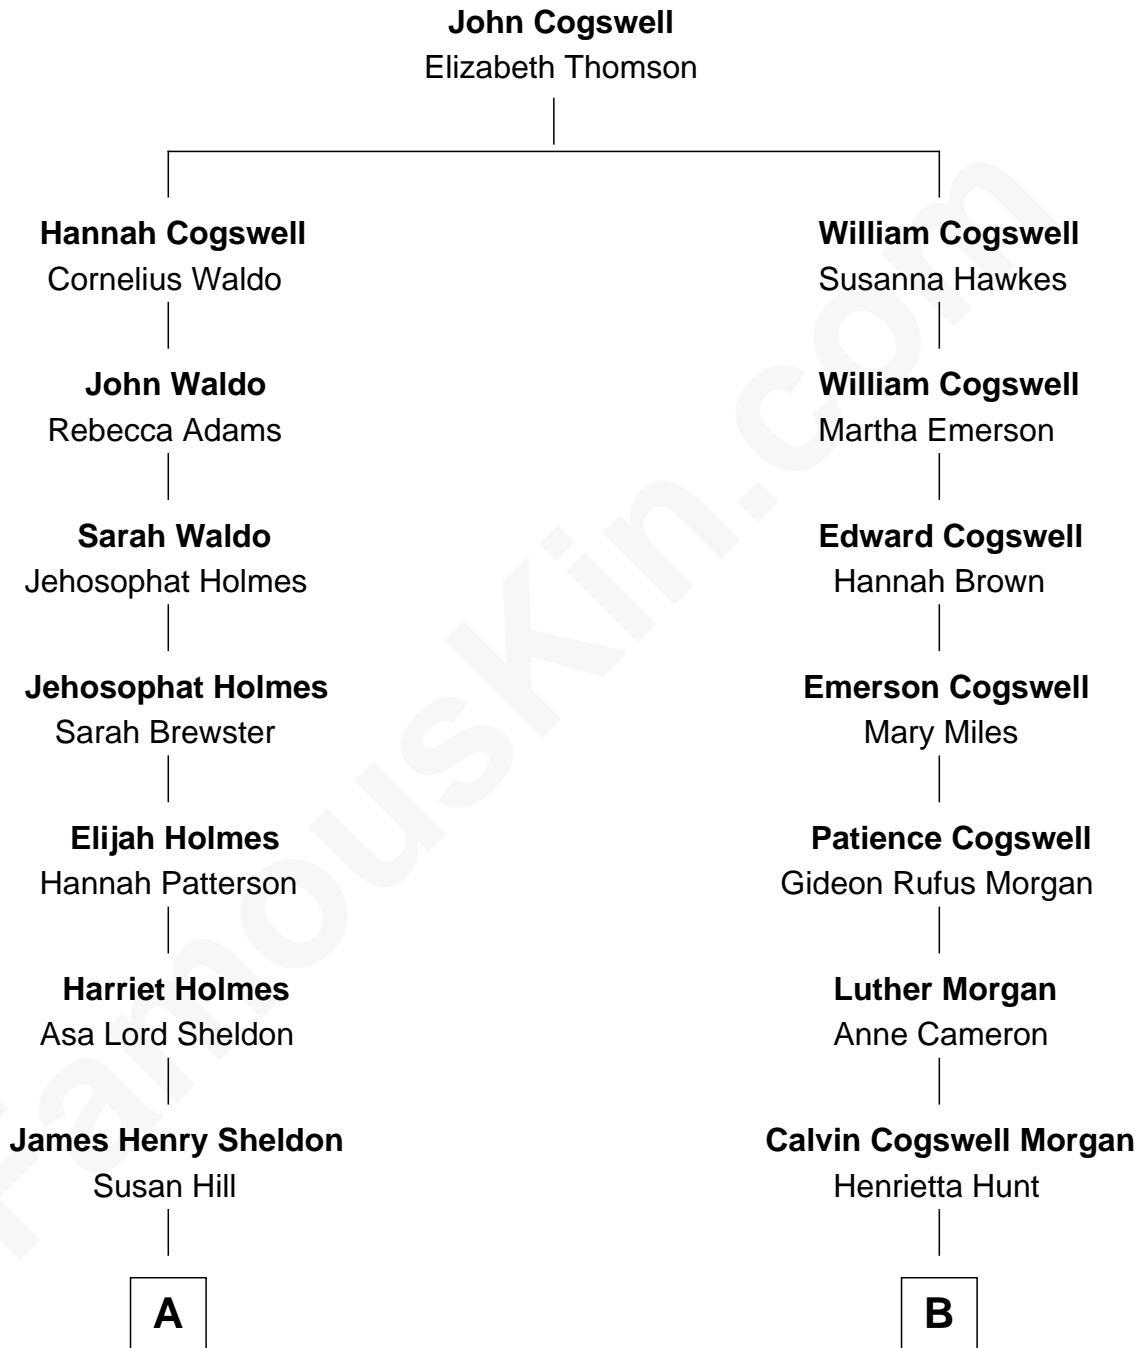

FamousKin.com

Relationship Chart of

Mamie (Doud) Eisenhower

First Lady of President Dwight Eisenhower

8th cousin 1 time removed of

Thomas Hunt Morgan

Nobel Prize Winner in Physiology or Medicine

A

Mary Cornelia Sheldon

Royal Houghton Doud

John Sheldon Doud

Elivera Mathilda Carlson

Mamie (Doud) Eisenhower

First Lady of Dwight Eisenhower

B

Charlton Hunt Morgan

Ellen Key Howard

Thomas Hunt Morgan

Nobel Prize Winner

FamousKin.com