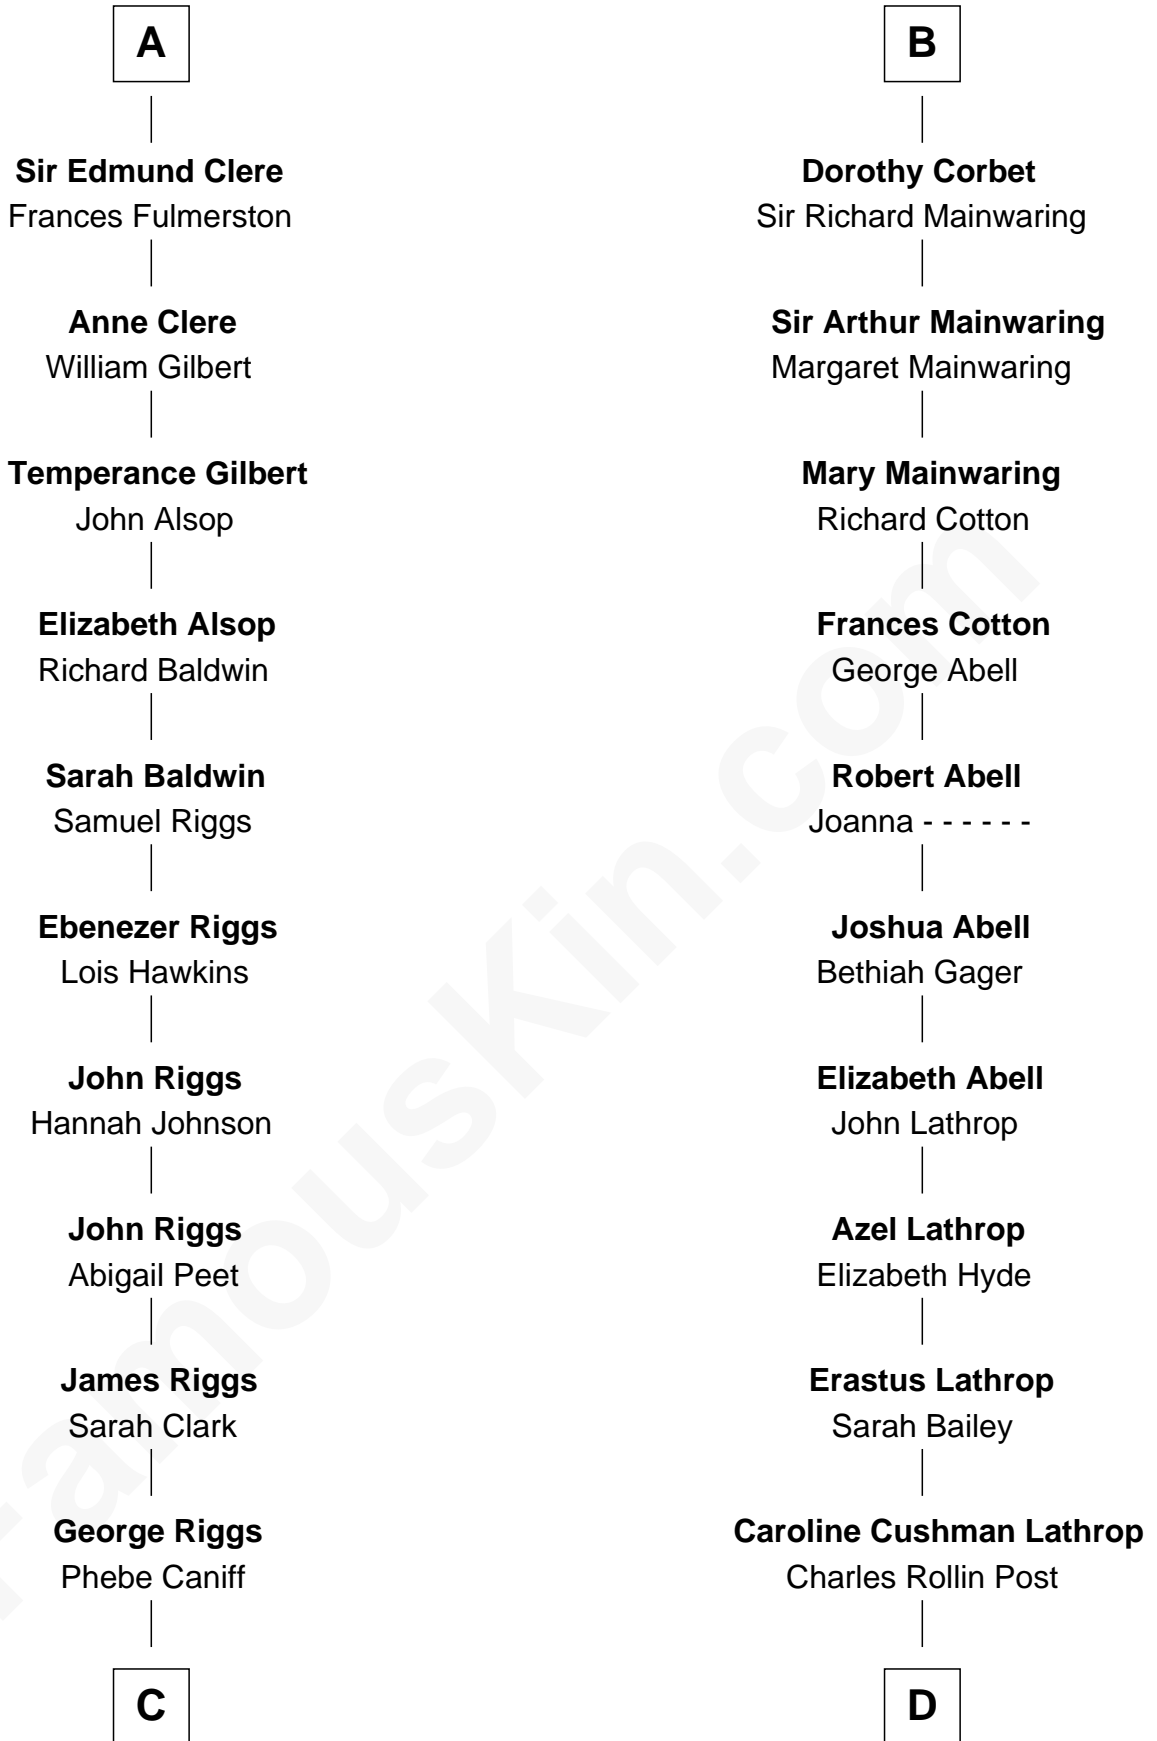

FamousKin.com

Relationship Chart of Mamie (Doud) Eisenhower

First Lady of President Dwight Eisenhower

18th cousin 2 times removed of

Marjorie Post

Founder of General Foods

FamousKin.com