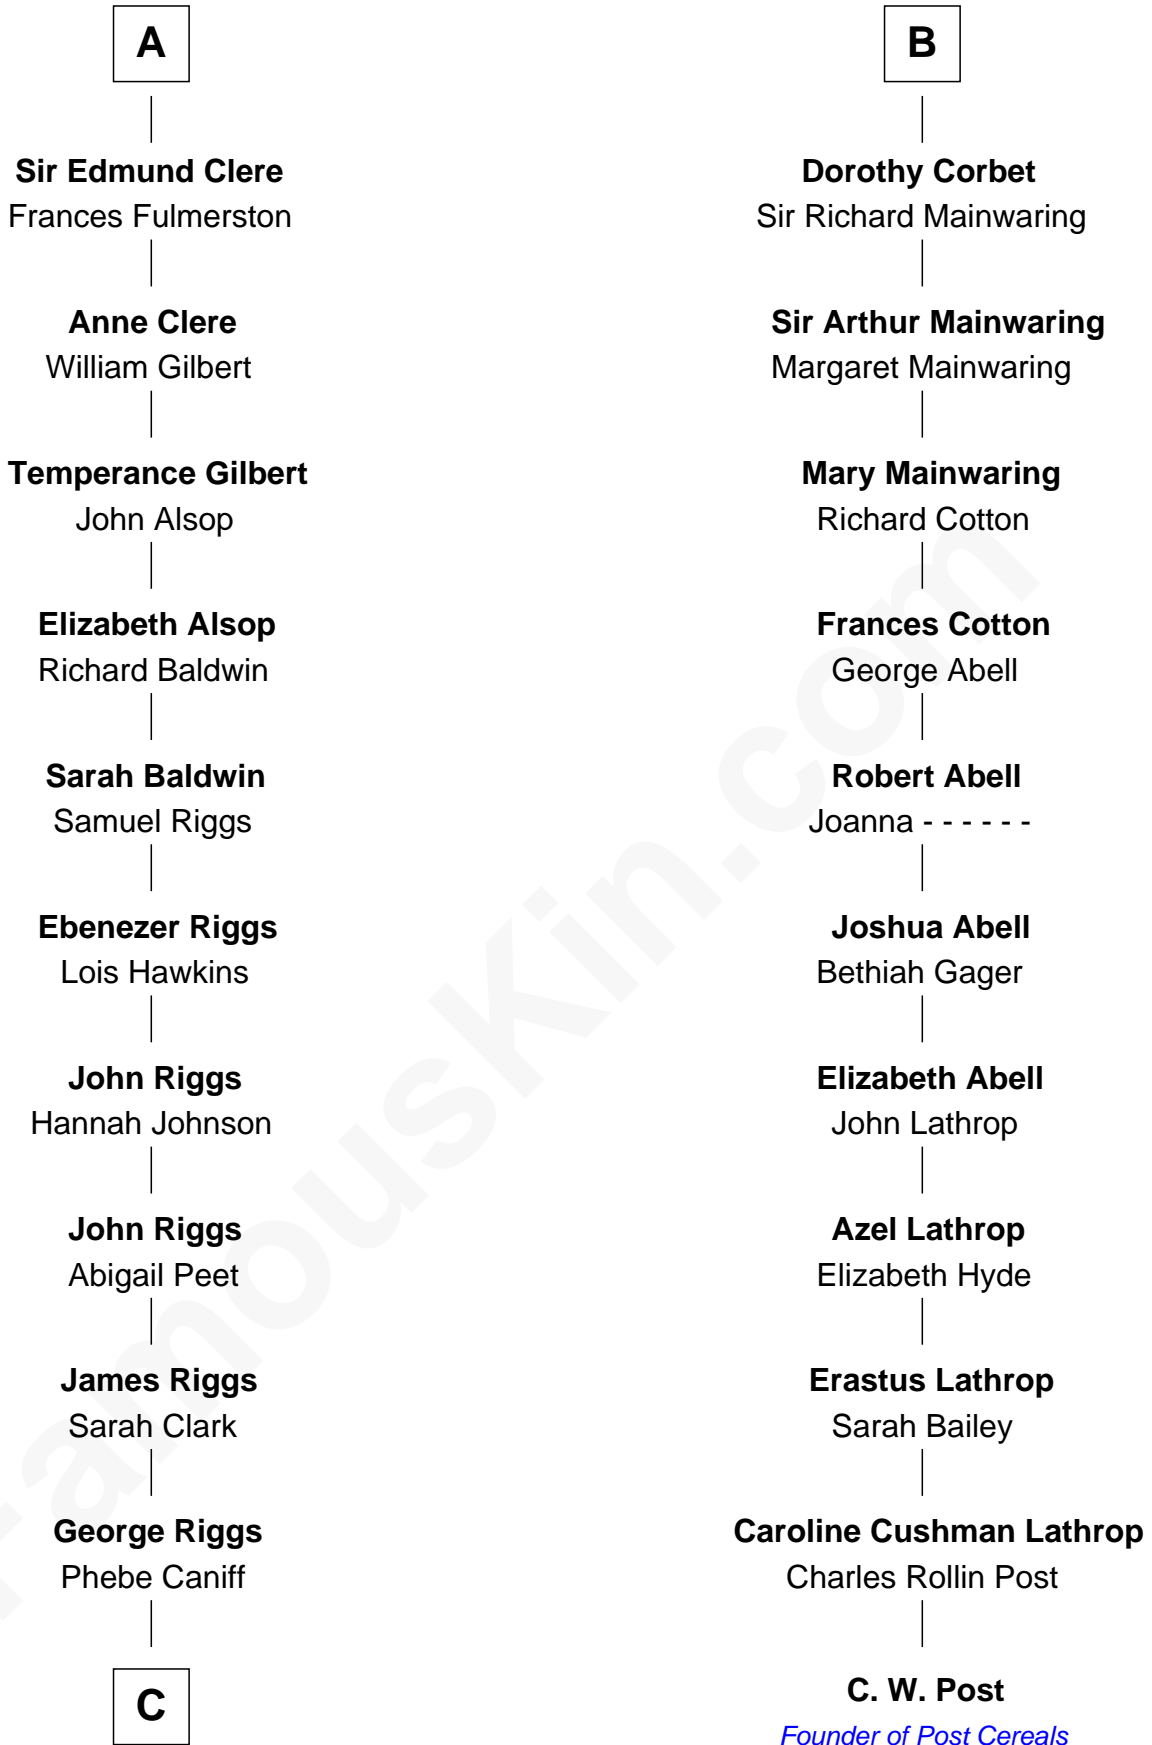

FamousKin.com

Relationship Chart of Mamie (Doud) Eisenhower

First Lady of President Dwight Eisenhower

17th cousin 3 times removed of

C. W. Post

Founder of Post Cereals

C

—
Maria Riggs

Eli Doud

—
Royal Houghton Doud

Mary Cornelia Sheldon

—
John Sheldon Doud

Elivera Mathilda Carlson

—
Mamie (Doud) Eisenhower

First Lady of Dwight Eisenhower

FamousKin.com