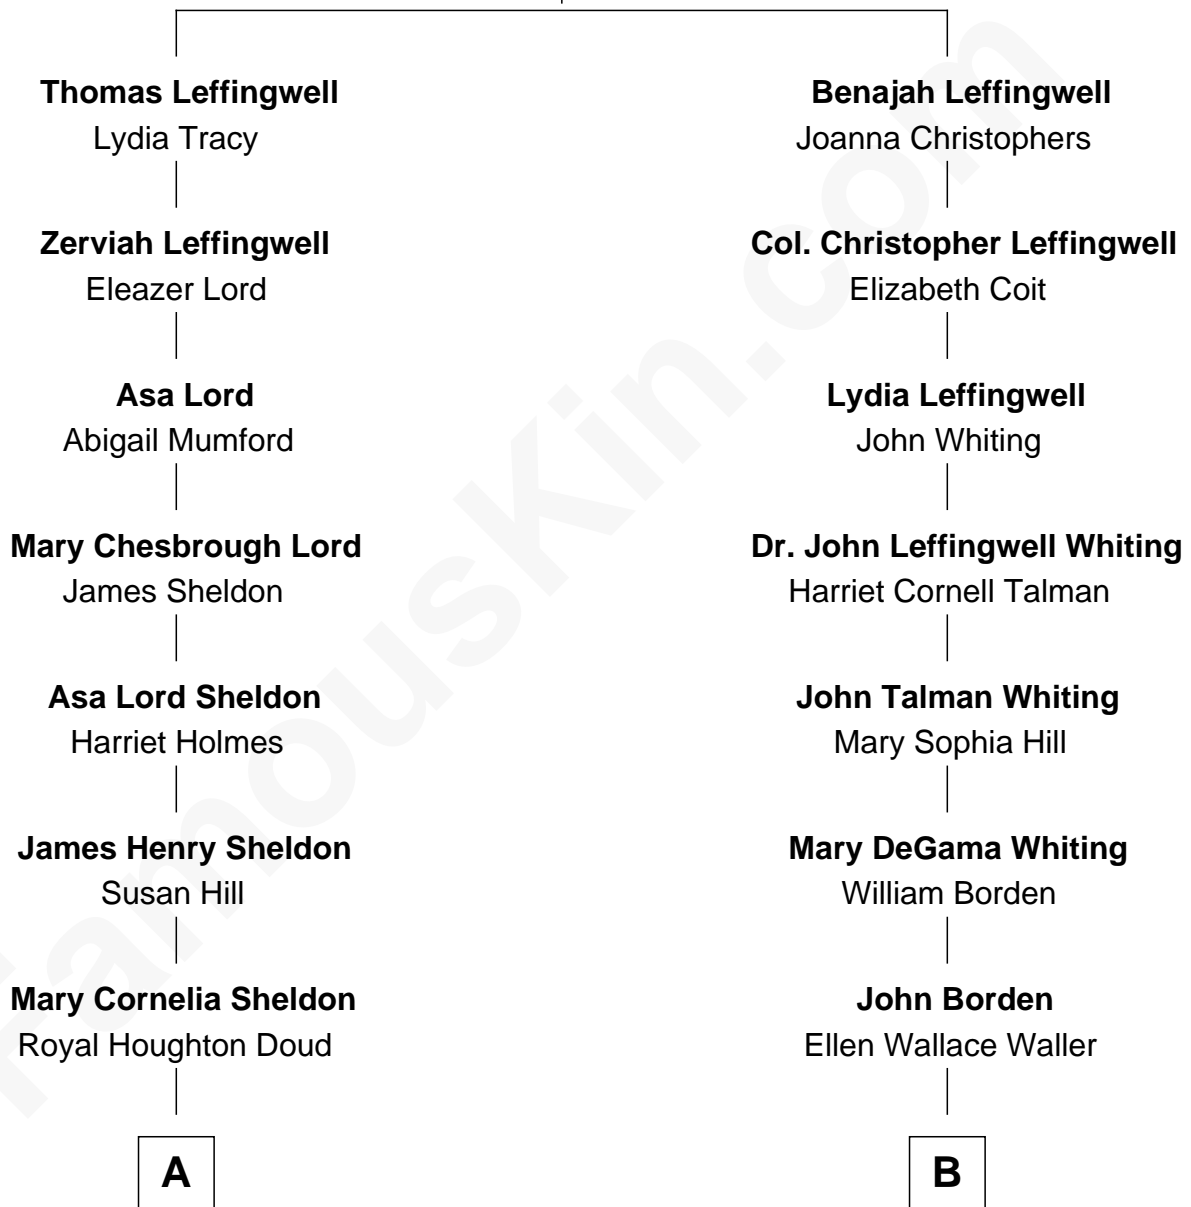

**FamousKin.com**  
**Relationship Chart of**  
**Mamie (Doud) Eisenhower**

*First Lady of President Dwight Eisenhower*

8th cousin of

**Adlai Stevenson III**  
*U.S. Senator from Illinois*

**Thomas Leffingwell**  
 Mary Bushnell

**A**

**John Sheldon Doud**  
Elivera Mathilda Carlson

**Mamie (Doud) Eisenhower**  
*First Lady of Dwight Eisenhower*

**B**

**Ellen Borden**  
Adlai Ewing Stevenson

**Adlai Stevenson III**  
*U.S. Senator from Illinois*