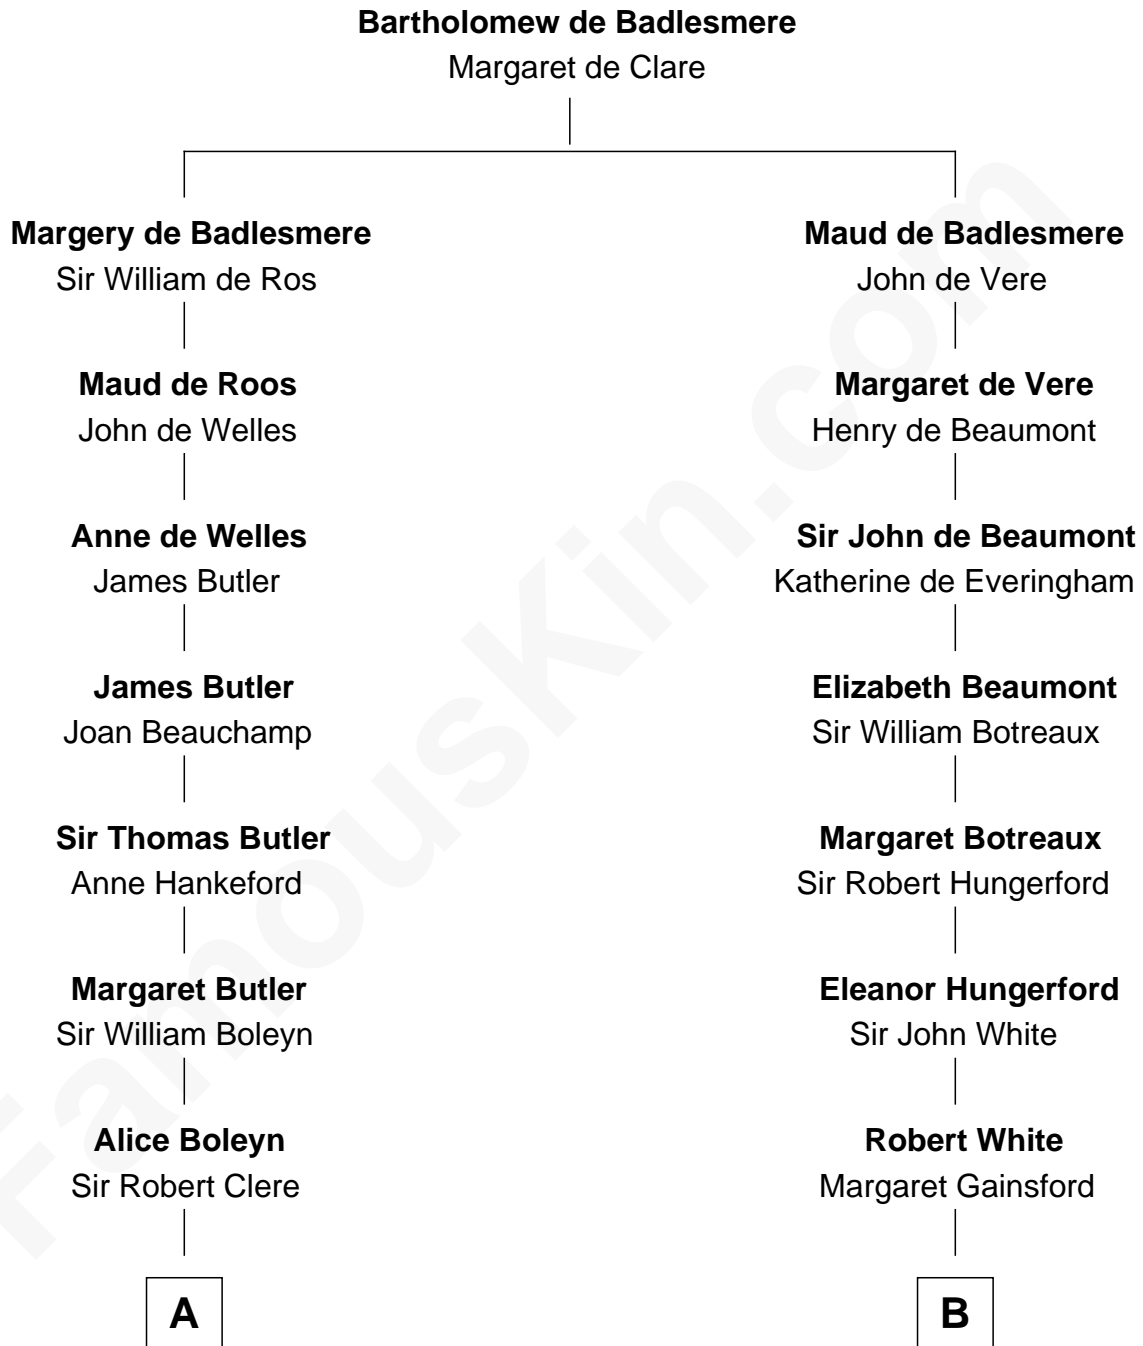

FamousKin.com

Relationship Chart of

Mamie (Doud) Eisenhower

First Lady of President Dwight Eisenhower

21st cousin of

Charlie Munger

Vice-Chairman of Berkshire Hathaway

C

George Riggs

Phebe Caniff

Maria Riggs

Eli Doud

Royal Houghton Doud

Mary Cornelia Sheldon

John Sheldon Doud

Elivera Mathilda Carlson

Mamie (Doud) Eisenhower

First Lady of Dwight Eisenhower

D

Mahala Weeks

Ebenezer Wright Babcock

Ann Maria Babcock

Samuel Montague Case

Carrie A. Case