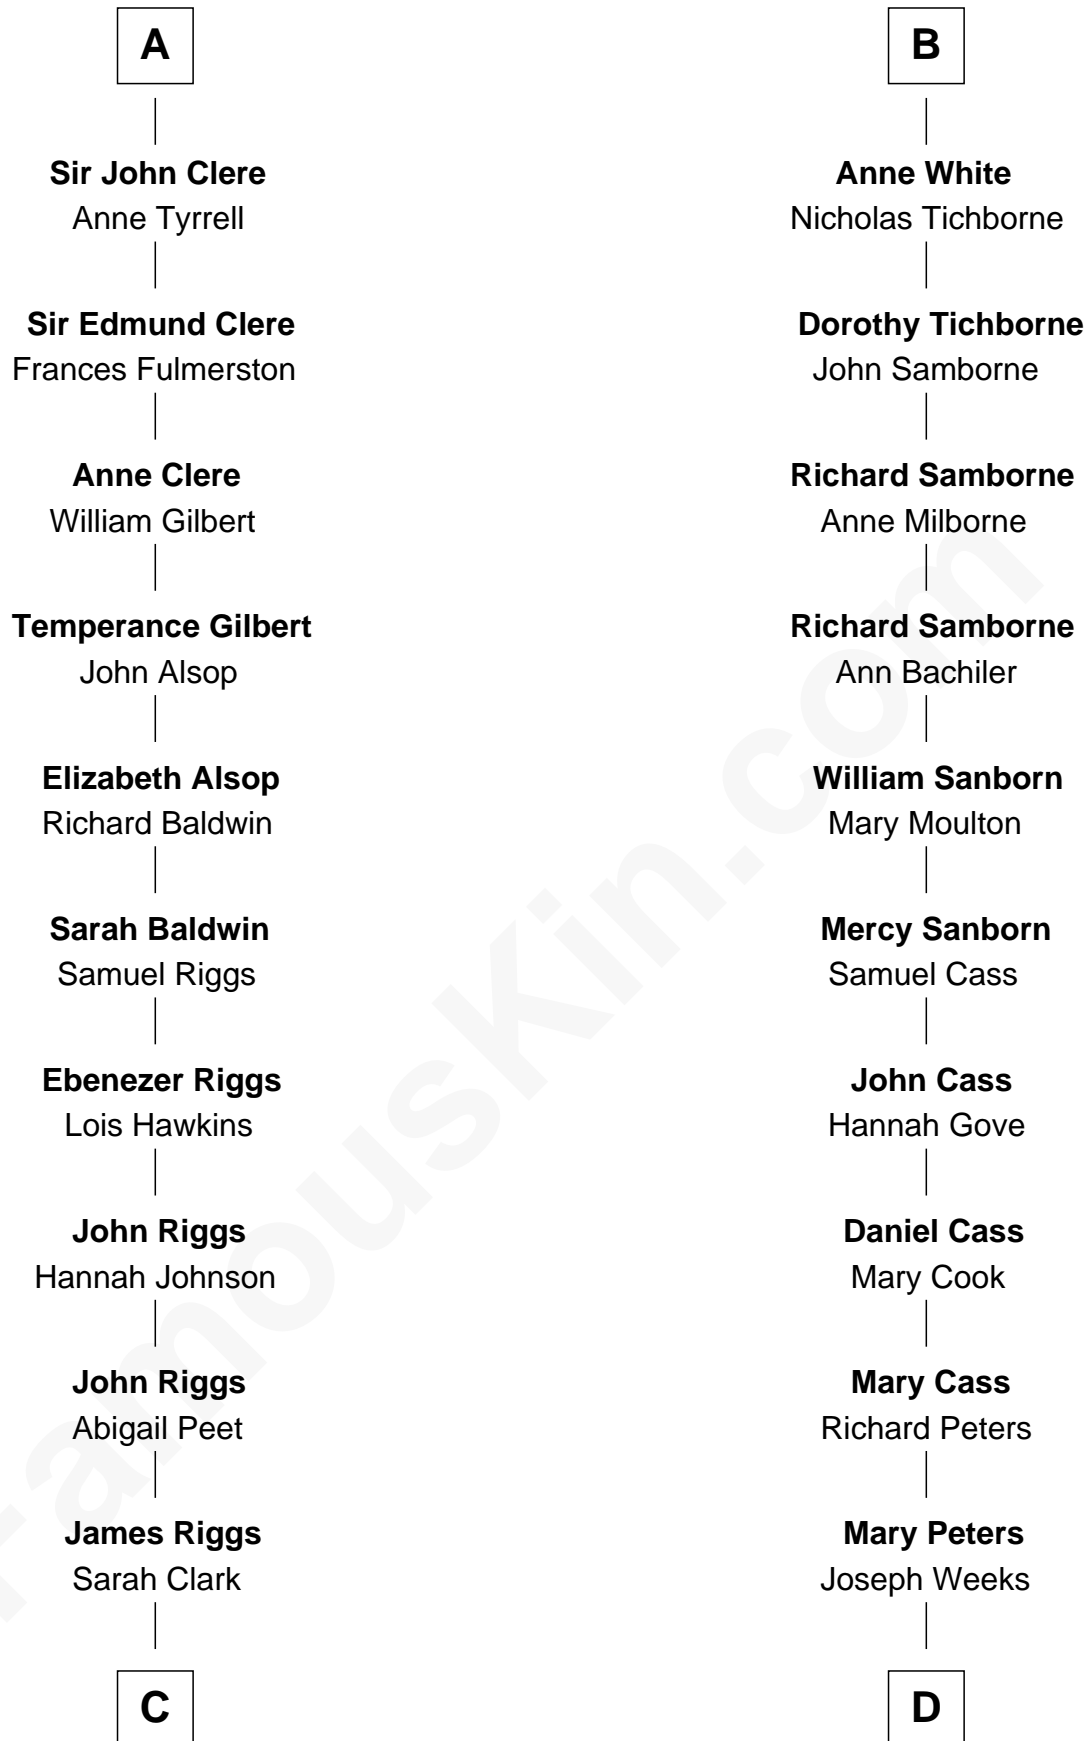

FamousKin.com

Relationship Chart of

Mamie (Doud) Eisenhower

First Lady of President Dwight Eisenhower

21st cousin of

Charlie Munger

Vice-Chairman of Berkshire Hathaway

C

George Riggs

Phebe Caniff

Maria Riggs

Eli Doud

Royal Houghton Doud

Mary Cornelia Sheldon

John Sheldon Doud

Elivera Mathilda Carlson

Mamie (Doud) Eisenhower

First Lady of Dwight Eisenhower

D

Mahala Weeks

Ebenezer Wright Babcock

Ann Maria Babcock

Samuel Montague Case

Carrie A. Case