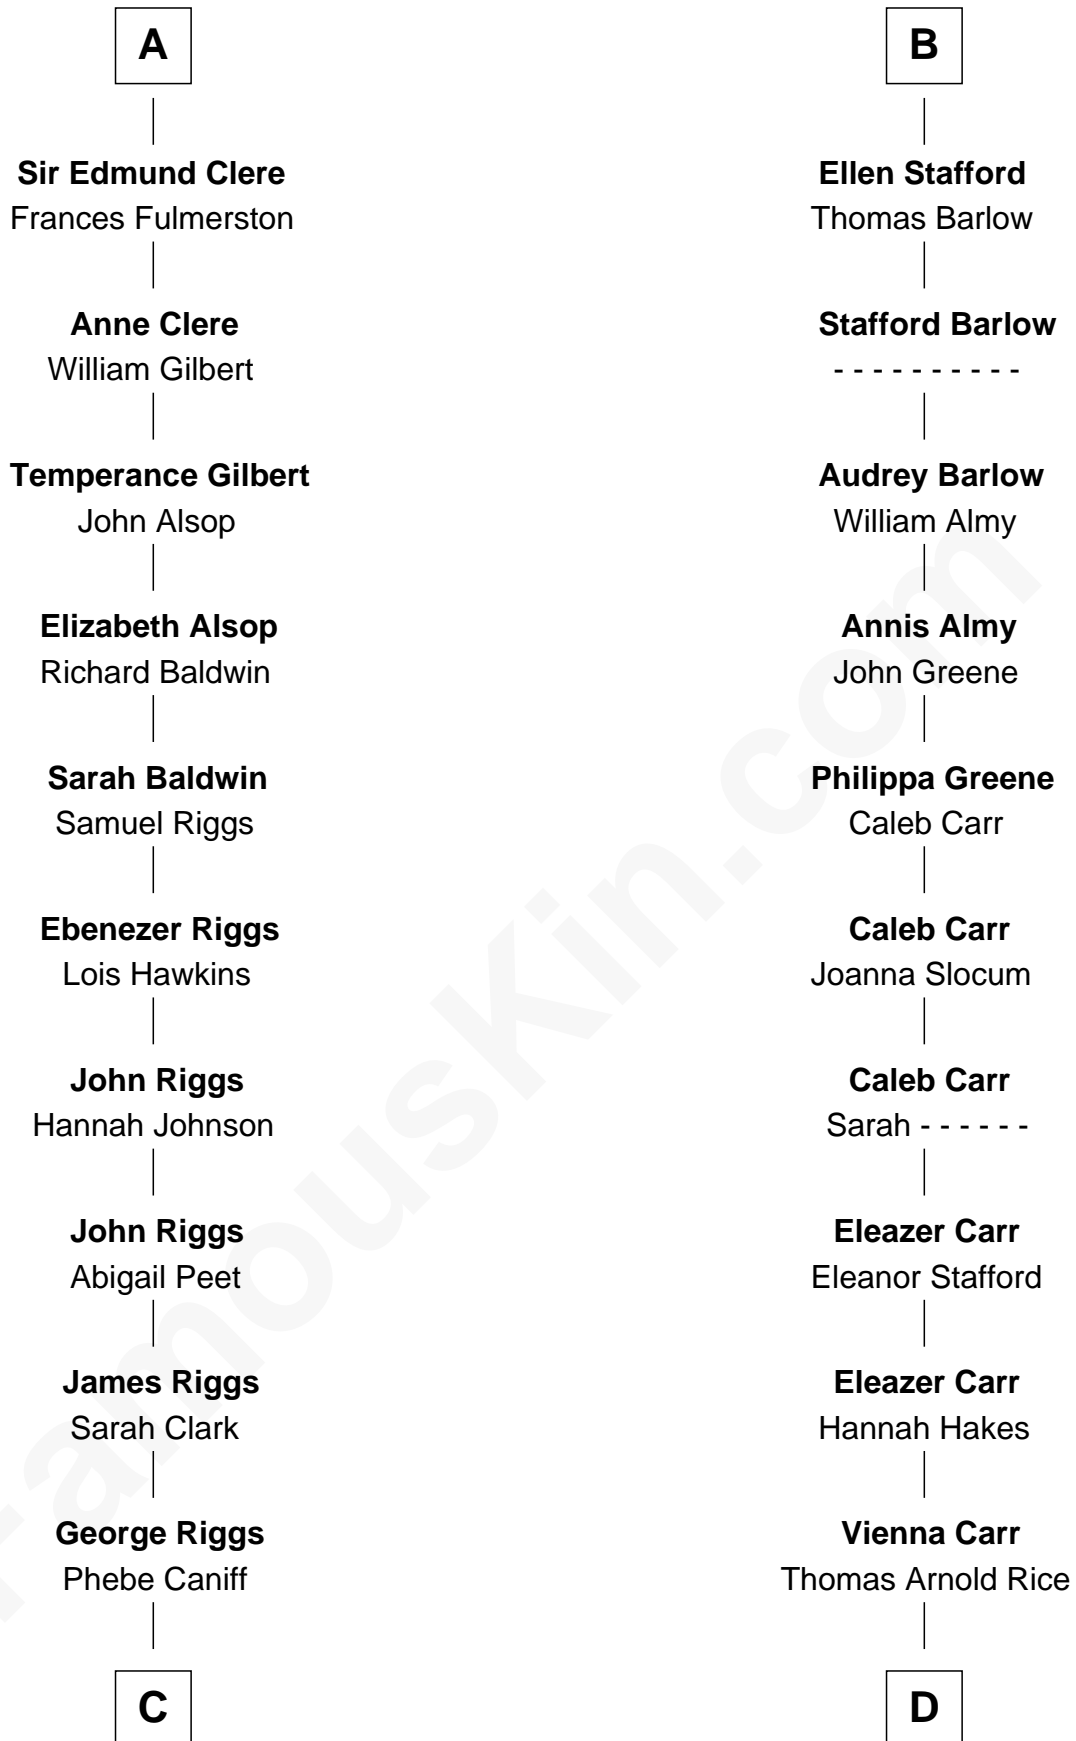

FamousKin.com

Relationship Chart of

Mamie (Doud) Eisenhower

First Lady of President Dwight Eisenhower

20th cousin of

Charlie Munger

Vice-Chairman of Berkshire Hathaway

Ralph de Stafford

Isabel de la Pole
Thomas Morley

Sir Humphrey Stafford
Elizabeth Burdet

Elizabeth Morley
Sir John Arundell

Sir Humphrey Stafford
Eleanor Aylesbury

Anne Arundell
Sir James Tyrrell

Humphrey Stafford
Katherine Fray

Sir Thomas Tyrrell
Margaret Willoughby

Sir Humphrey Stafford
Margaret Fogge

Anne Tyrrell
Sir John Clere

Sir Humphrey Stafford
Margaret Tame

A

B

C

Maria Riggs
Eli Doud

Royal Houghton Doud
Mary Cornelia Sheldon

John Sheldon Doud
Elivera Mathilda Carlson

Mamie (Doud) Eisenhower
First Lady of Dwight Eisenhower

D

Caroline A. Rice
William H. Ingham

Helen Vienna Ingham
Charles W. Russell