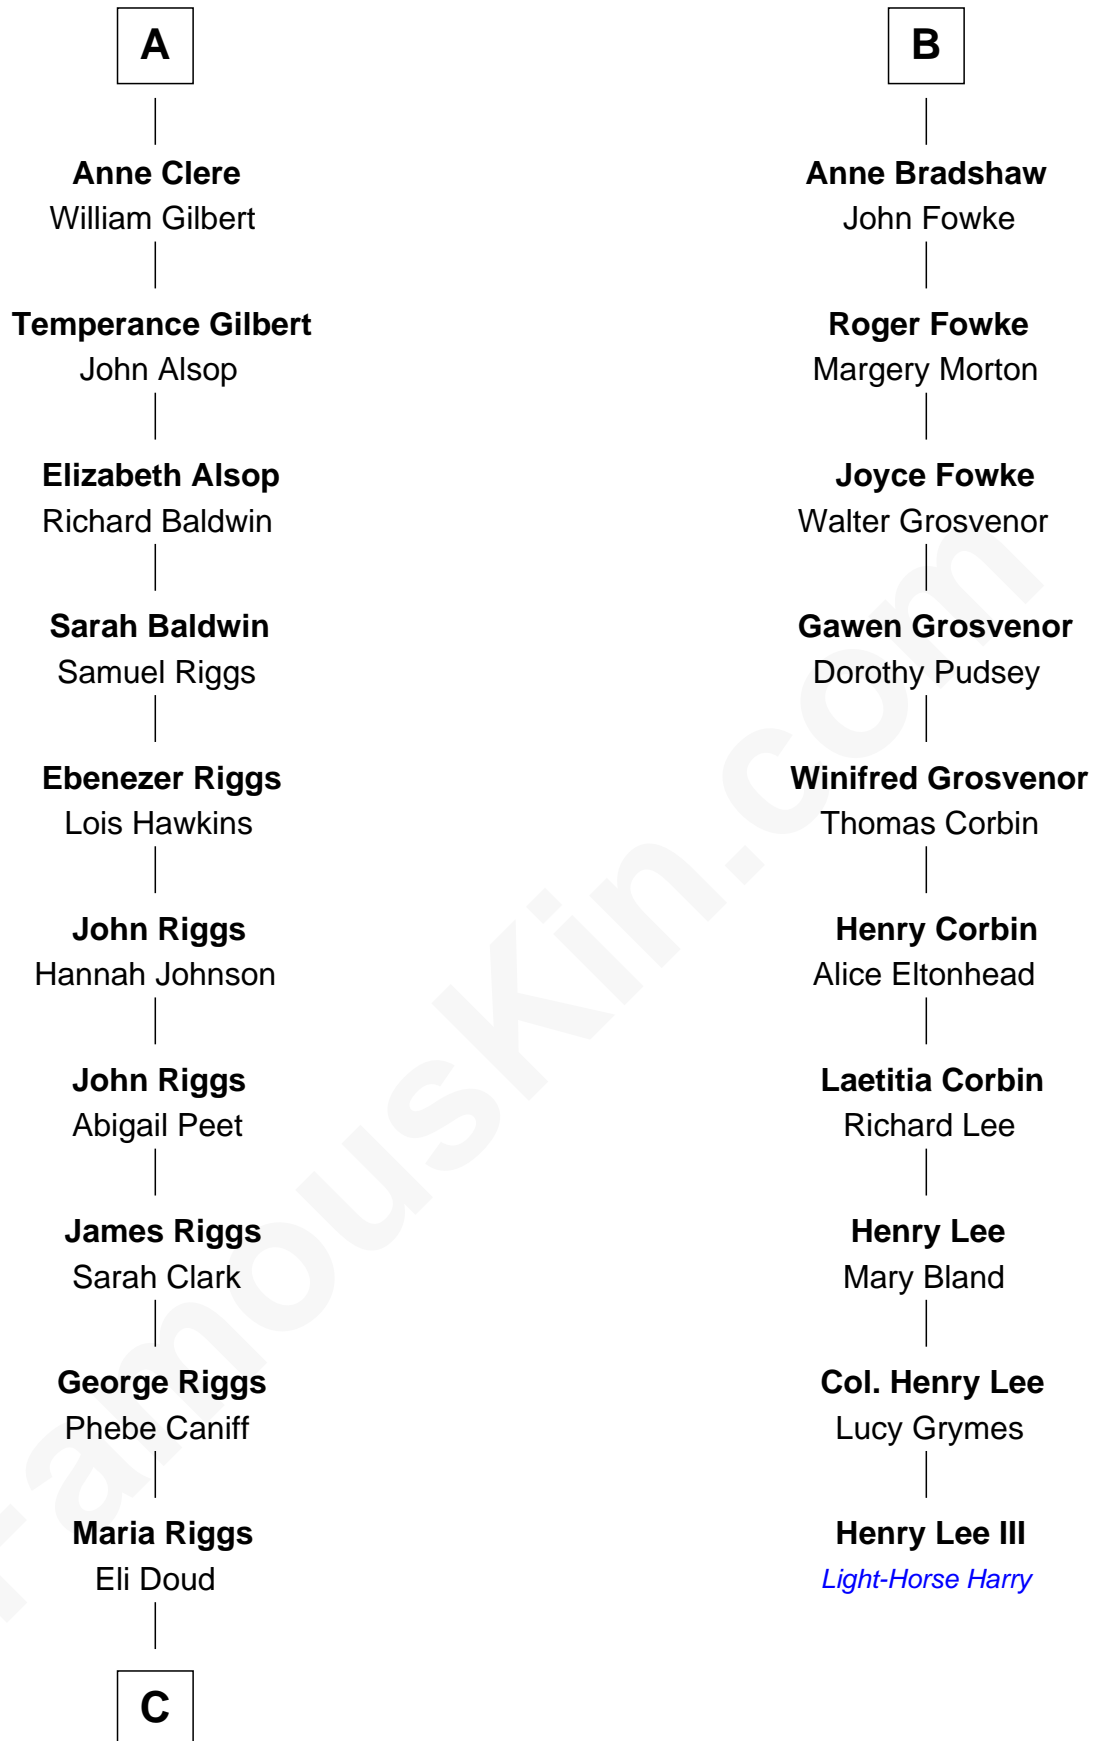

FamousKin.com

Relationship Chart of

Mamie (Doud) Eisenhower

First Lady of President Dwight Eisenhower

16th cousin 3 times removed of

Henry Lee III

9th Governor of Virginia

John de Welles

Margery de Welles

Stephen le Scrope

Maude le Scrope

Sir Baldwin Freville

Joyce Freville

Sir Roger Aston

Sir Robert Aston

Isabel Brereton

John Aston

Elizabeth Delves

Margaret Aston

John Kinnersley

Isabel Kinnersley

John Bradshaw

B

C

—
Royal Houghton Doud

Mary Cornelia Sheldon

—
John Sheldon Doud

Elivera Mathilda Carlson

—
Mamie (Doud) Eisenhower

First Lady of Dwight Eisenhower

FamousKin.com