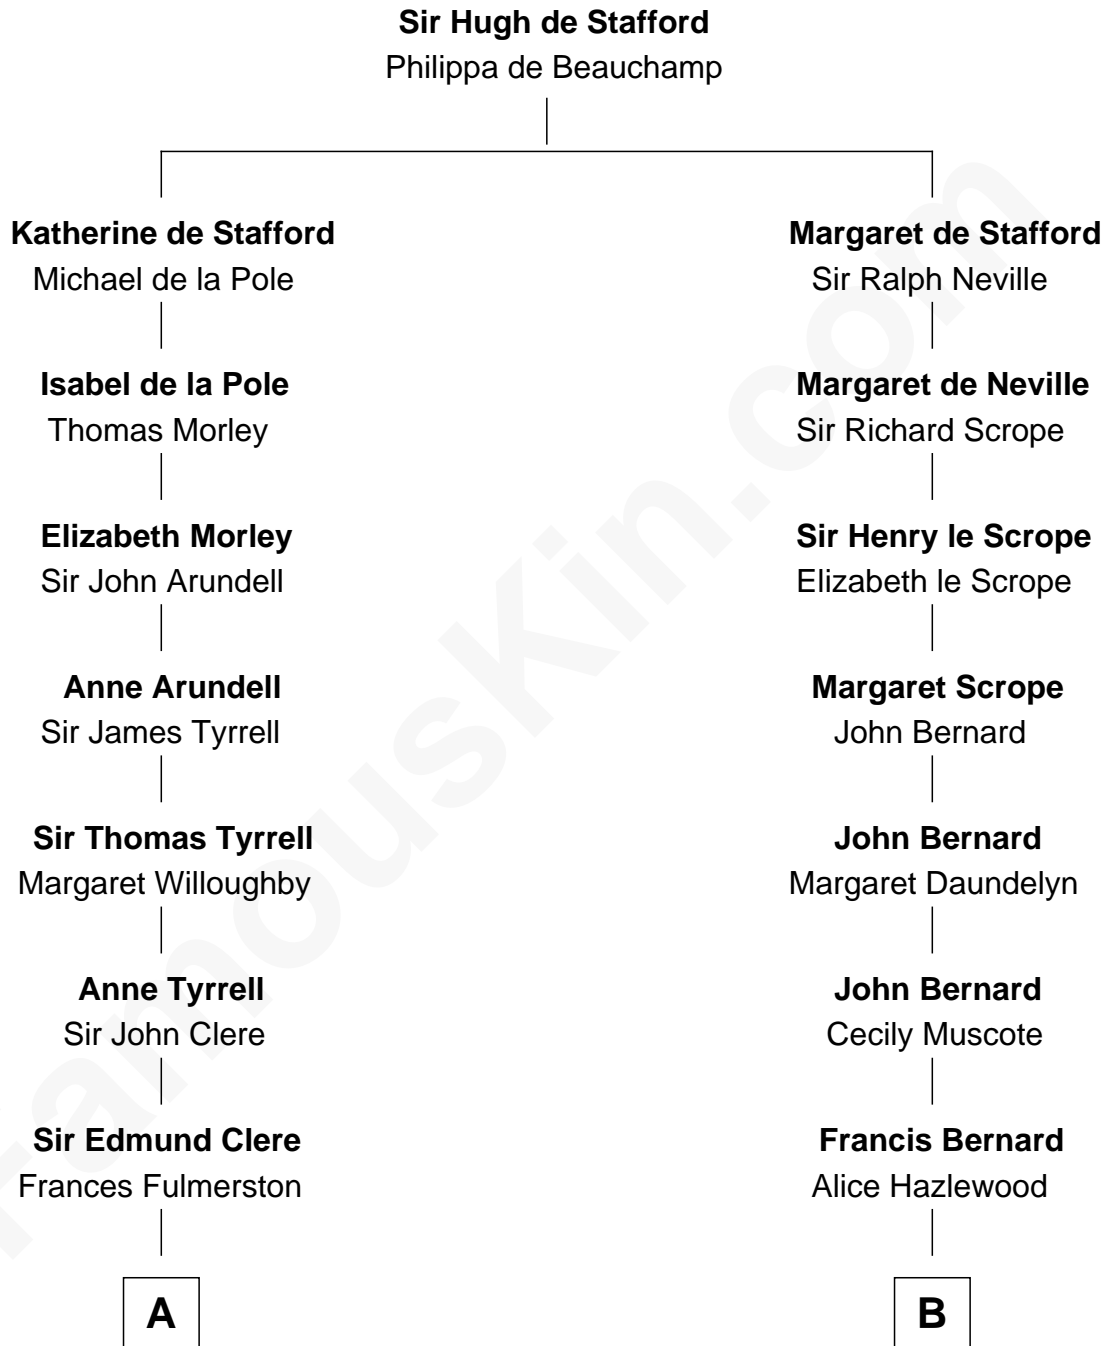

FamousKin.com

Relationship Chart of Mamie (Doud) Eisenhower

First Lady of President Dwight Eisenhower

14th cousin 5 times removed of

General Robert E. Lee

Confederate Army - U.S. Civil War

C

—
Royal Houghton Doud

Mary Cornelia Sheldon

—
John Sheldon Doud

Elivera Mathilda Carlson

—
Mamie (Doud) Eisenhower

First Lady of Dwight Eisenhower

FamousKin.com