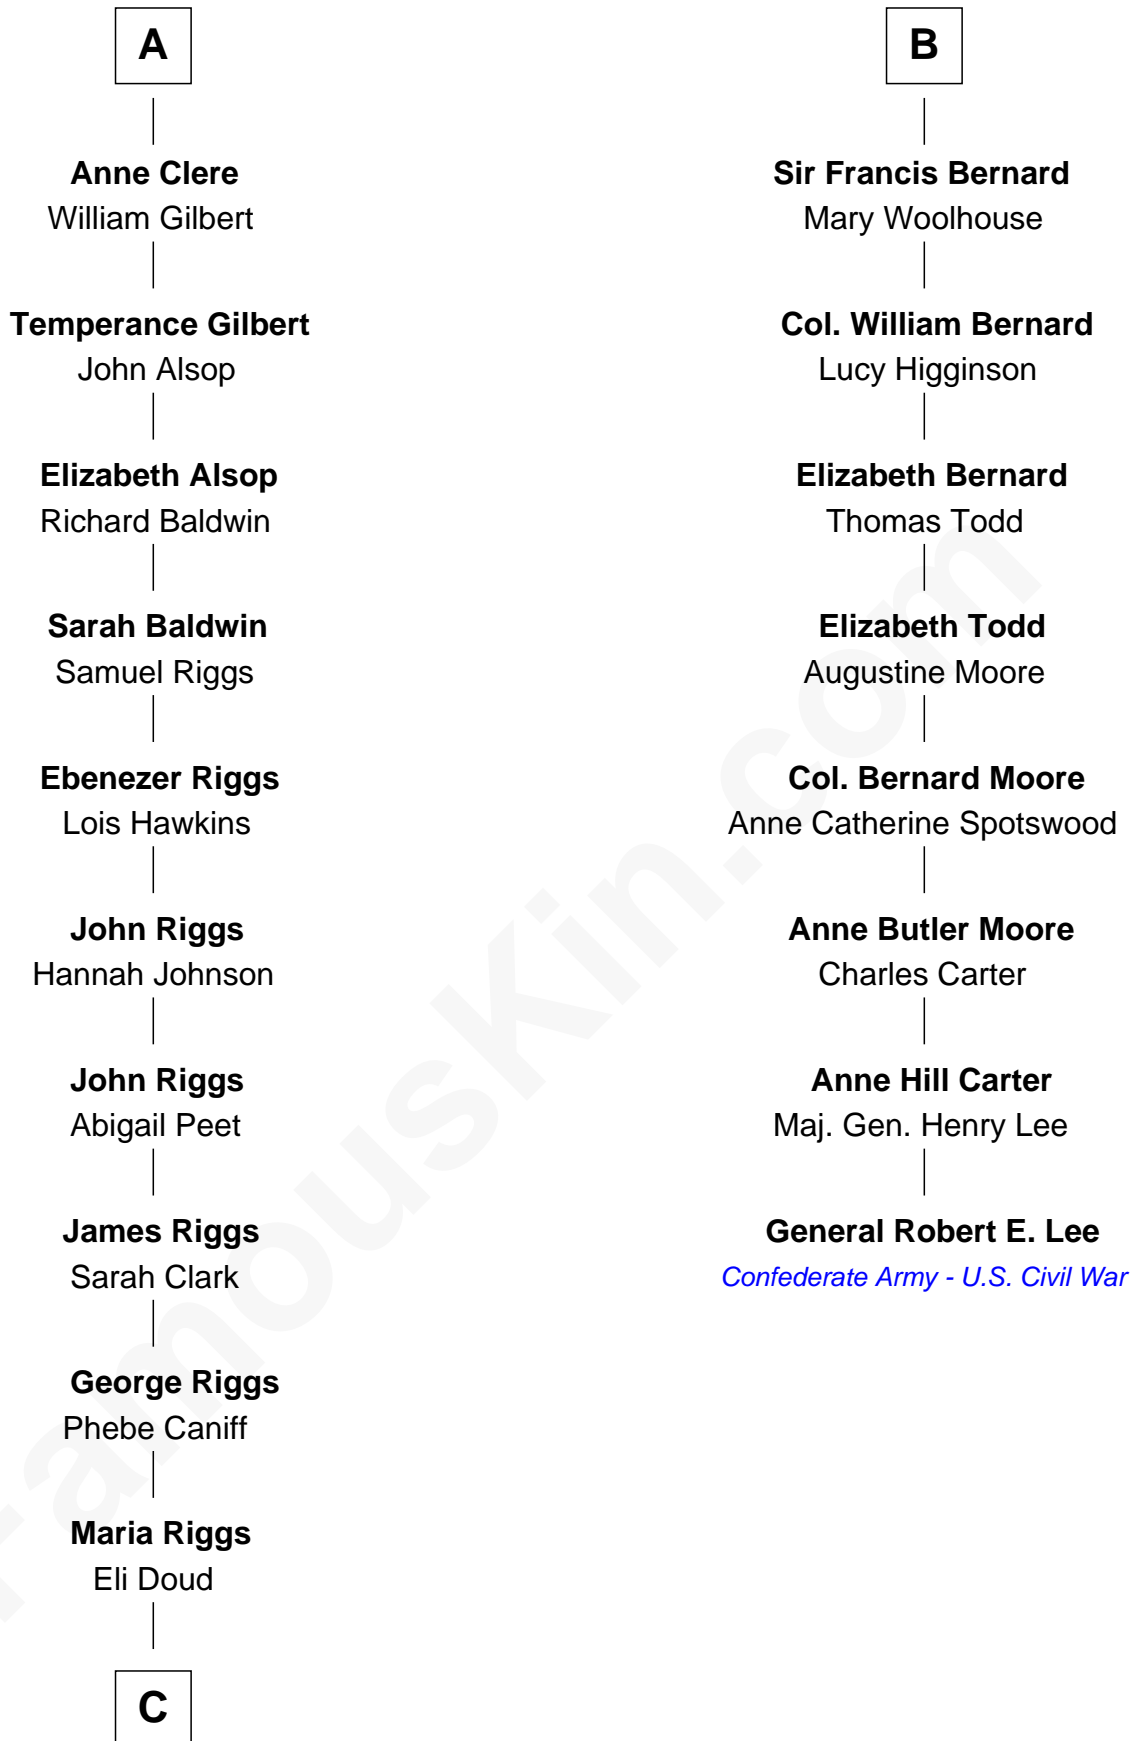

FamousKin.com

Relationship Chart of Mamie (Doud) Eisenhower

First Lady of President Dwight Eisenhower

14th cousin 5 times removed of

General Robert E. Lee

Confederate Army - U.S. Civil War

C

—
Royal Houghton Doud

Mary Cornelia Sheldon

—
John Sheldon Doud

Elivera Mathilda Carlson

—
Mamie (Doud) Eisenhower

First Lady of Dwight Eisenhower

FamousKin.com