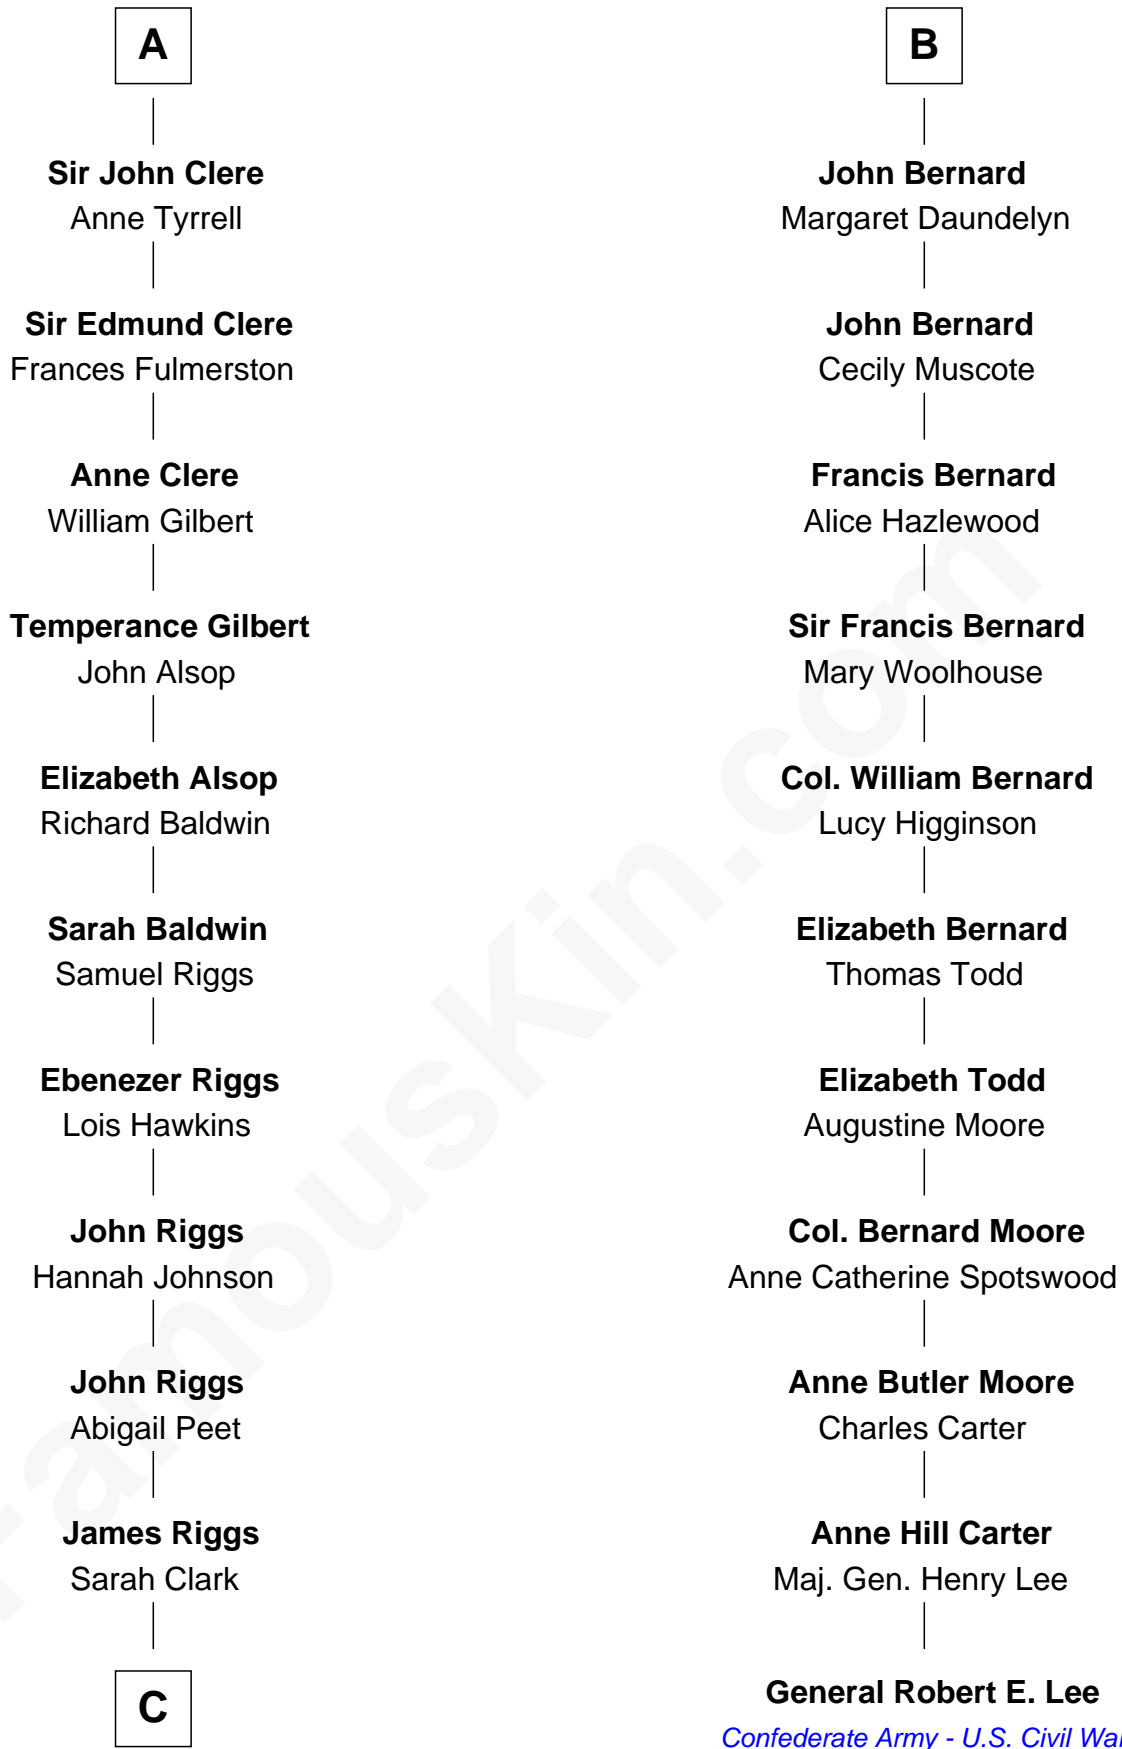

FamousKin.com

Relationship Chart of Mamie (Doud) Eisenhower

First Lady of President Dwight Eisenhower

17th cousin 4 times removed of

General Robert E. Lee

Confederate Army - U.S. Civil War

C

George Riggs

Phebe Caniff

Maria Riggs

Eli Doud

Royal Houghton Doud

Mary Cornelia Sheldon

John Sheldon Doud

Elivera Mathilda Carlson

Mamie (Doud) Eisenhower