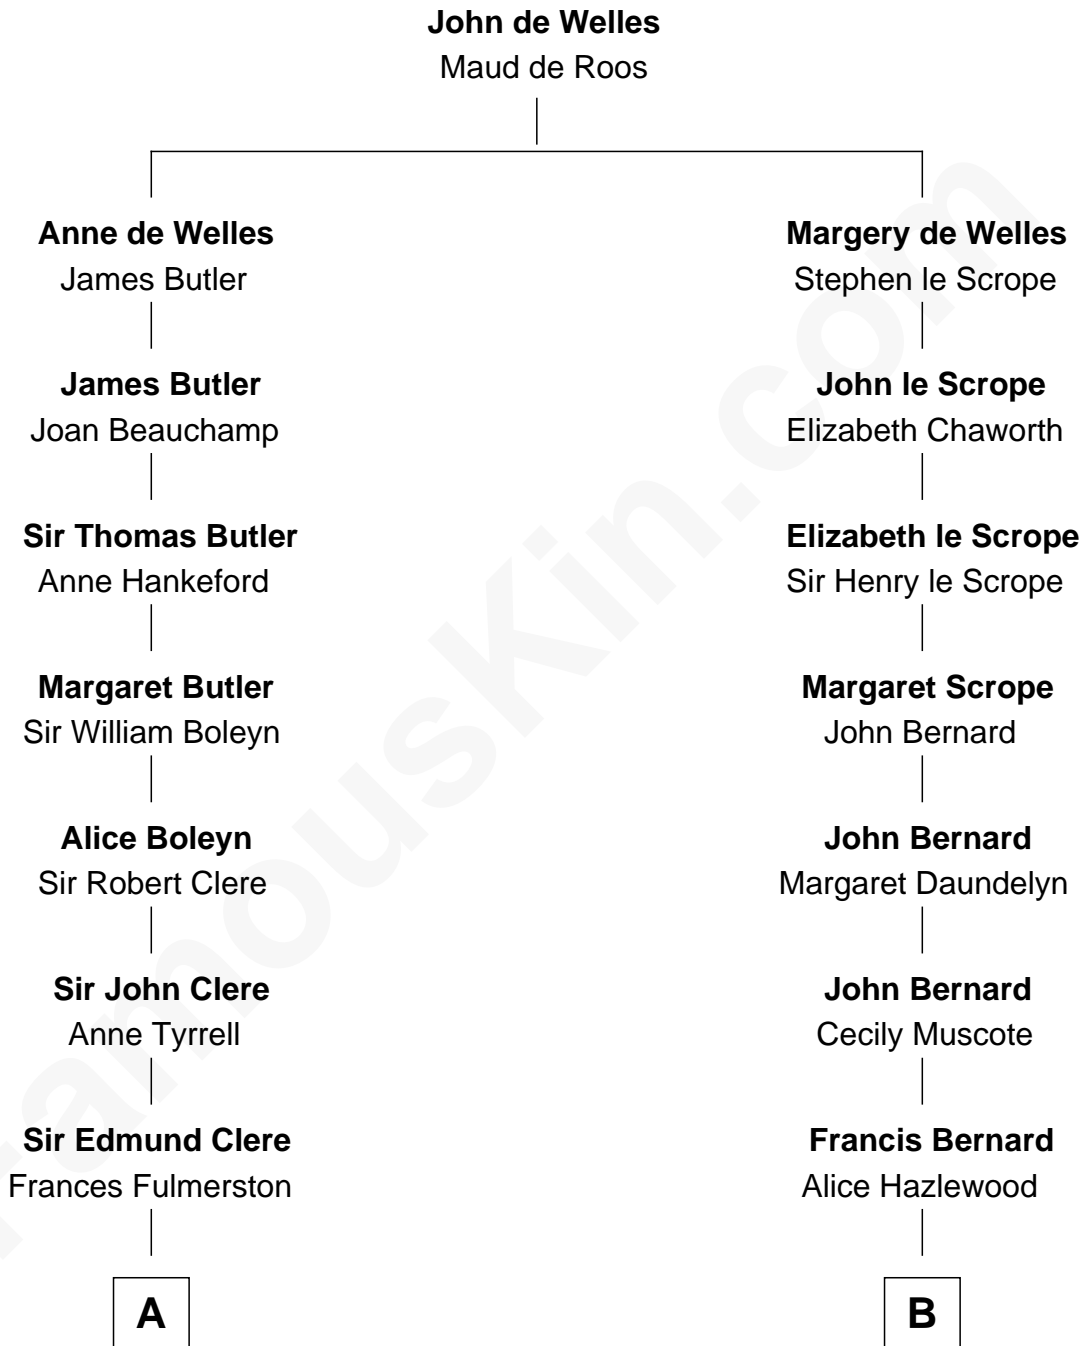

## Relationship Chart of

### Mamie (Doud) Eisenhower

*First Lady of President Dwight Eisenhower*

14th cousin 5 times removed of

### General Robert E. Lee

*Confederate Army - U.S. Civil War*

C

—  
**Royal Houghton Doud**

Mary Cornelia Sheldon

—  
**John Sheldon Doud**

Elivera Mathilda Carlson

—  
**Mamie (Doud) Eisenhower**