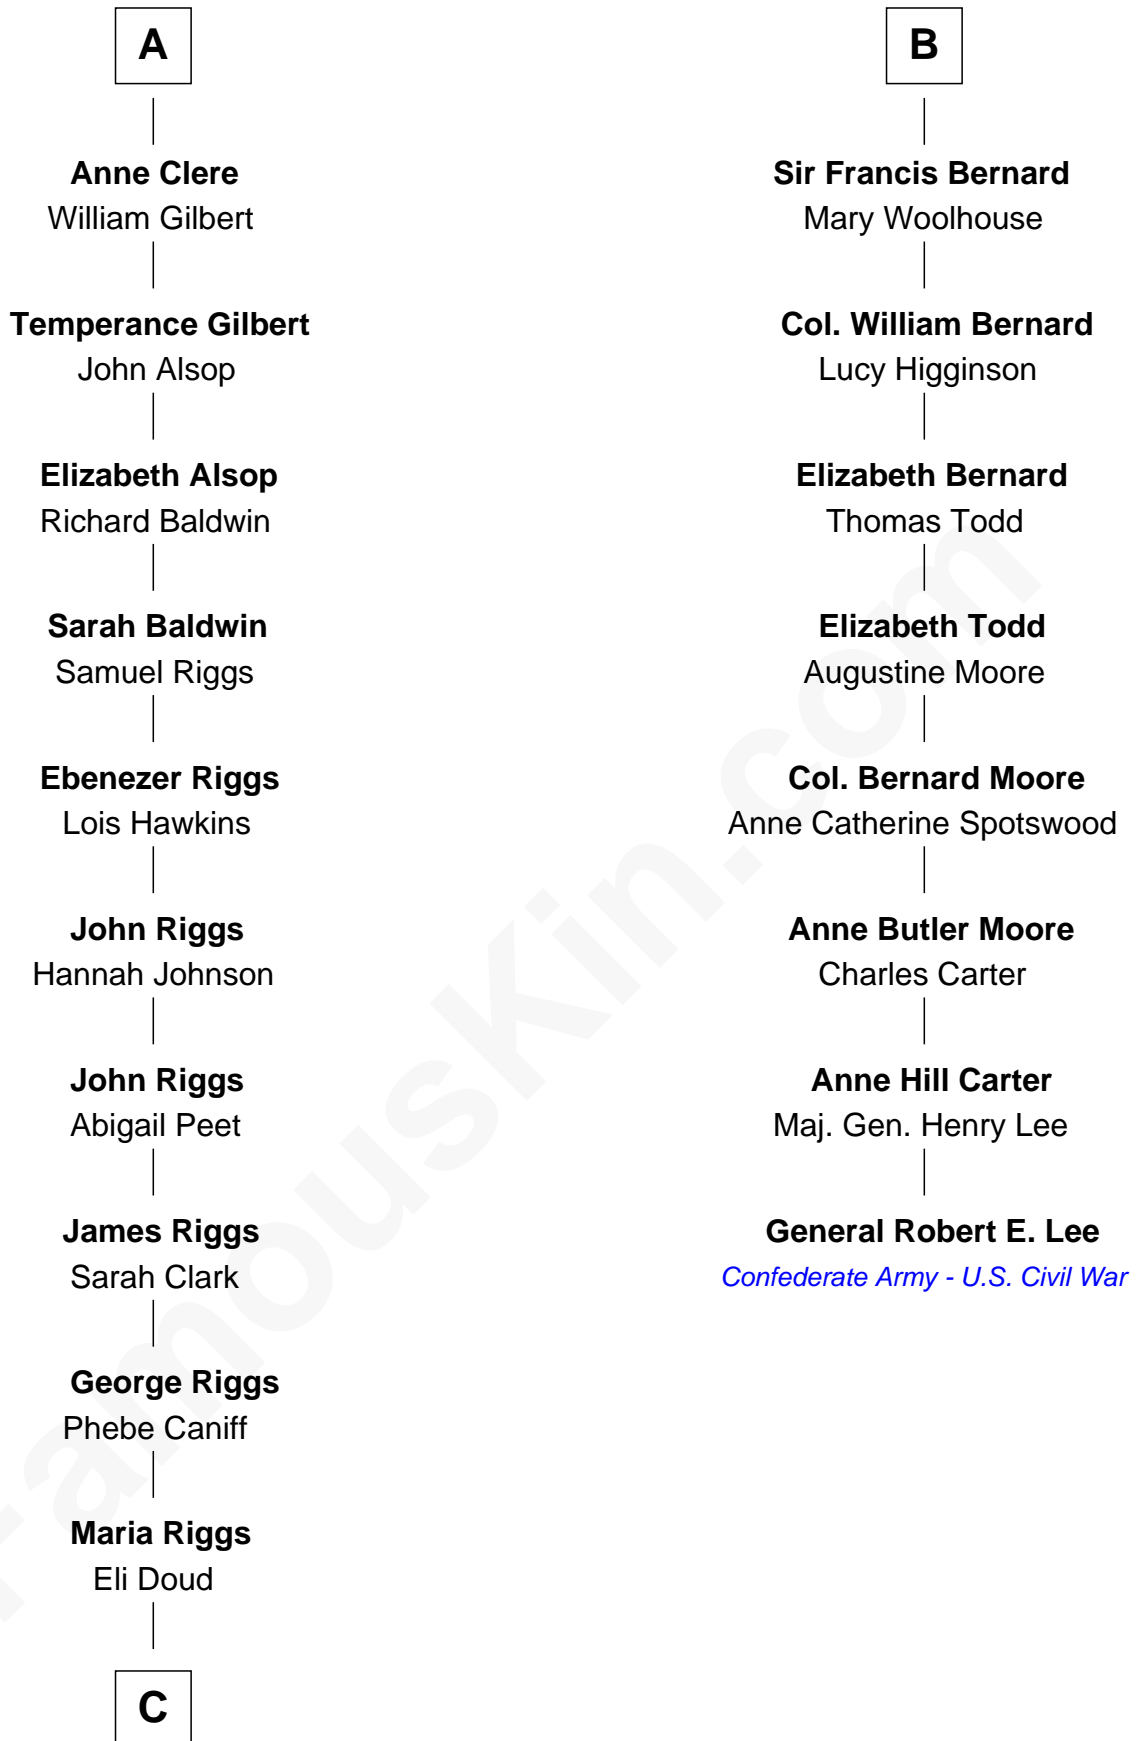

## Relationship Chart of

### Mamie (Doud) Eisenhower

*First Lady of President Dwight Eisenhower*

14th cousin 5 times removed of

### General Robert E. Lee

*Confederate Army - U.S. Civil War*

C

—  
**Royal Houghton Doud**

Mary Cornelia Sheldon

—  
**John Sheldon Doud**

Elivera Mathilda Carlson

—  
**Mamie (Doud) Eisenhower**