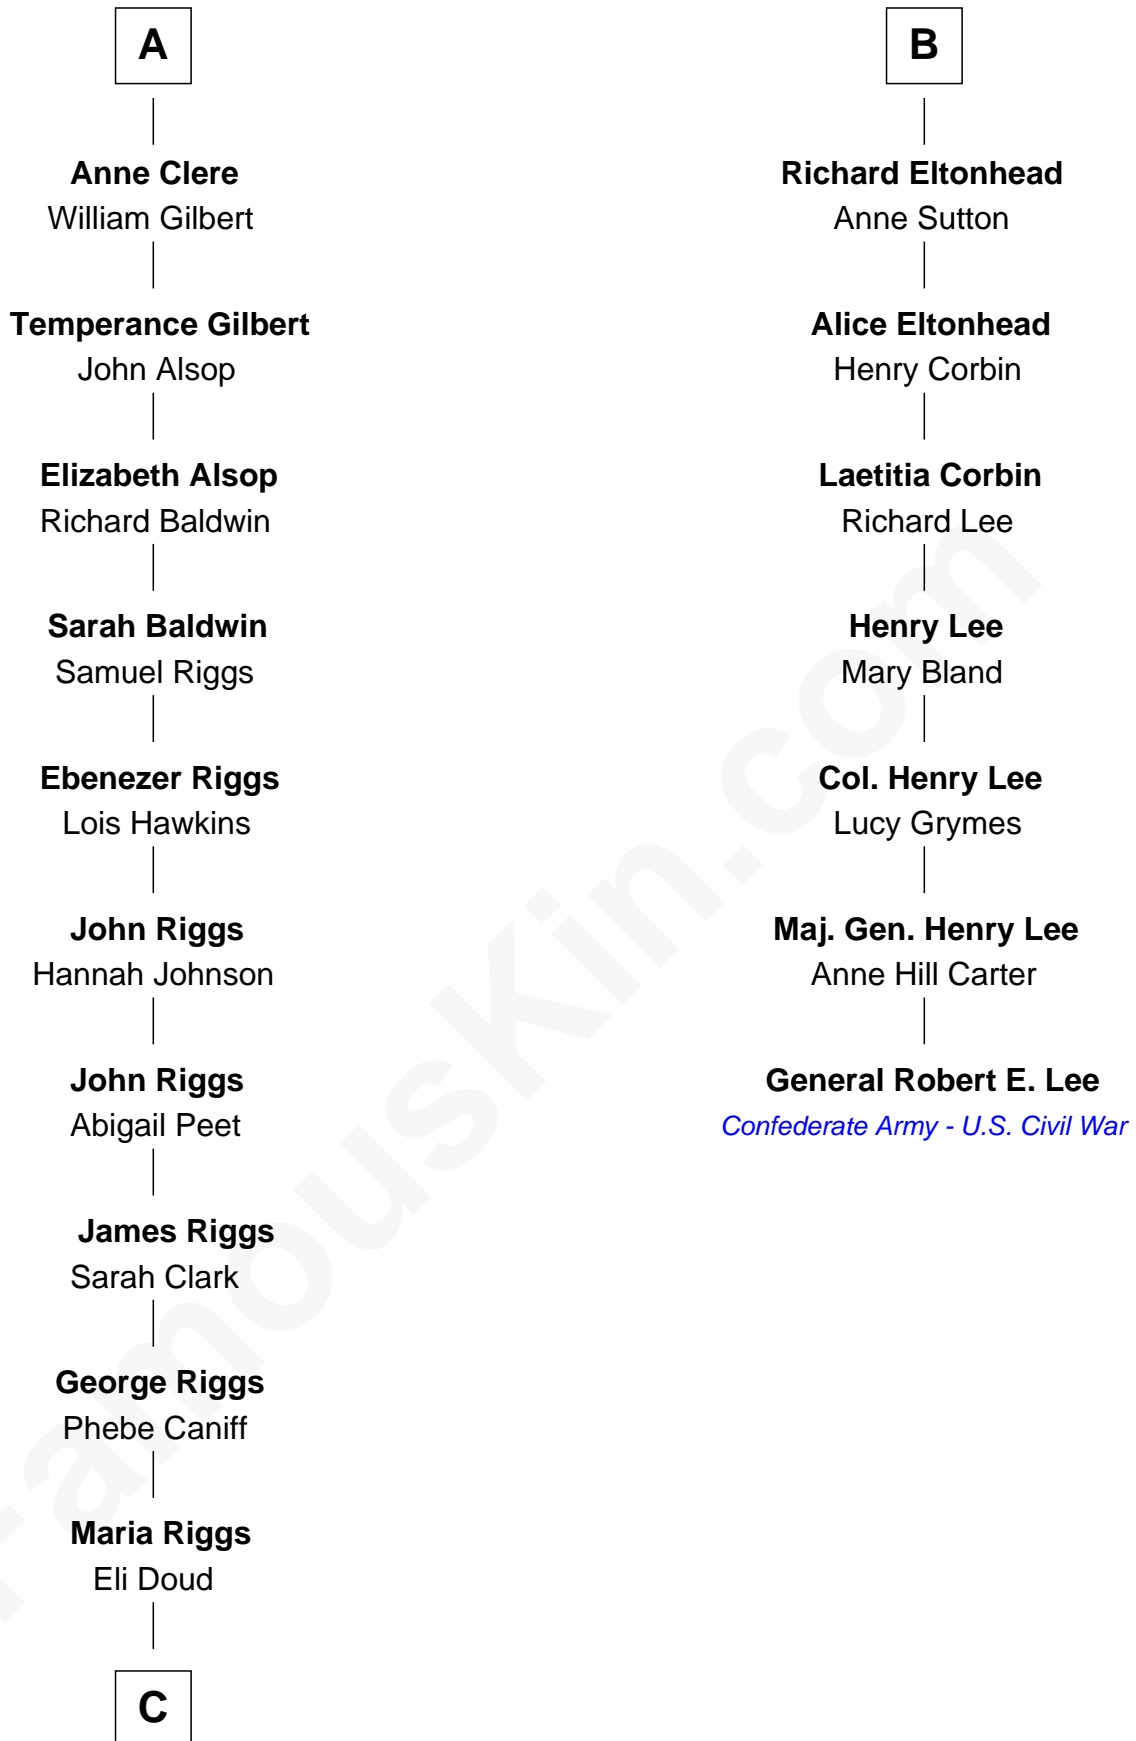

FamousKin.com

Relationship Chart of Mamie (Doud) Eisenhower

First Lady of President Dwight Eisenhower

13th cousin 6 times removed of

General Robert E. Lee

Confederate Army - U.S. Civil War

Sir Richard Fitzalan

Elizabeth de Bohun

C

—
Royal Houghton Doud

Mary Cornelia Sheldon

—
John Sheldon Doud

Elivera Mathilda Carlson

—
Mamie (Doud) Eisenhower

First Lady of Dwight Eisenhower