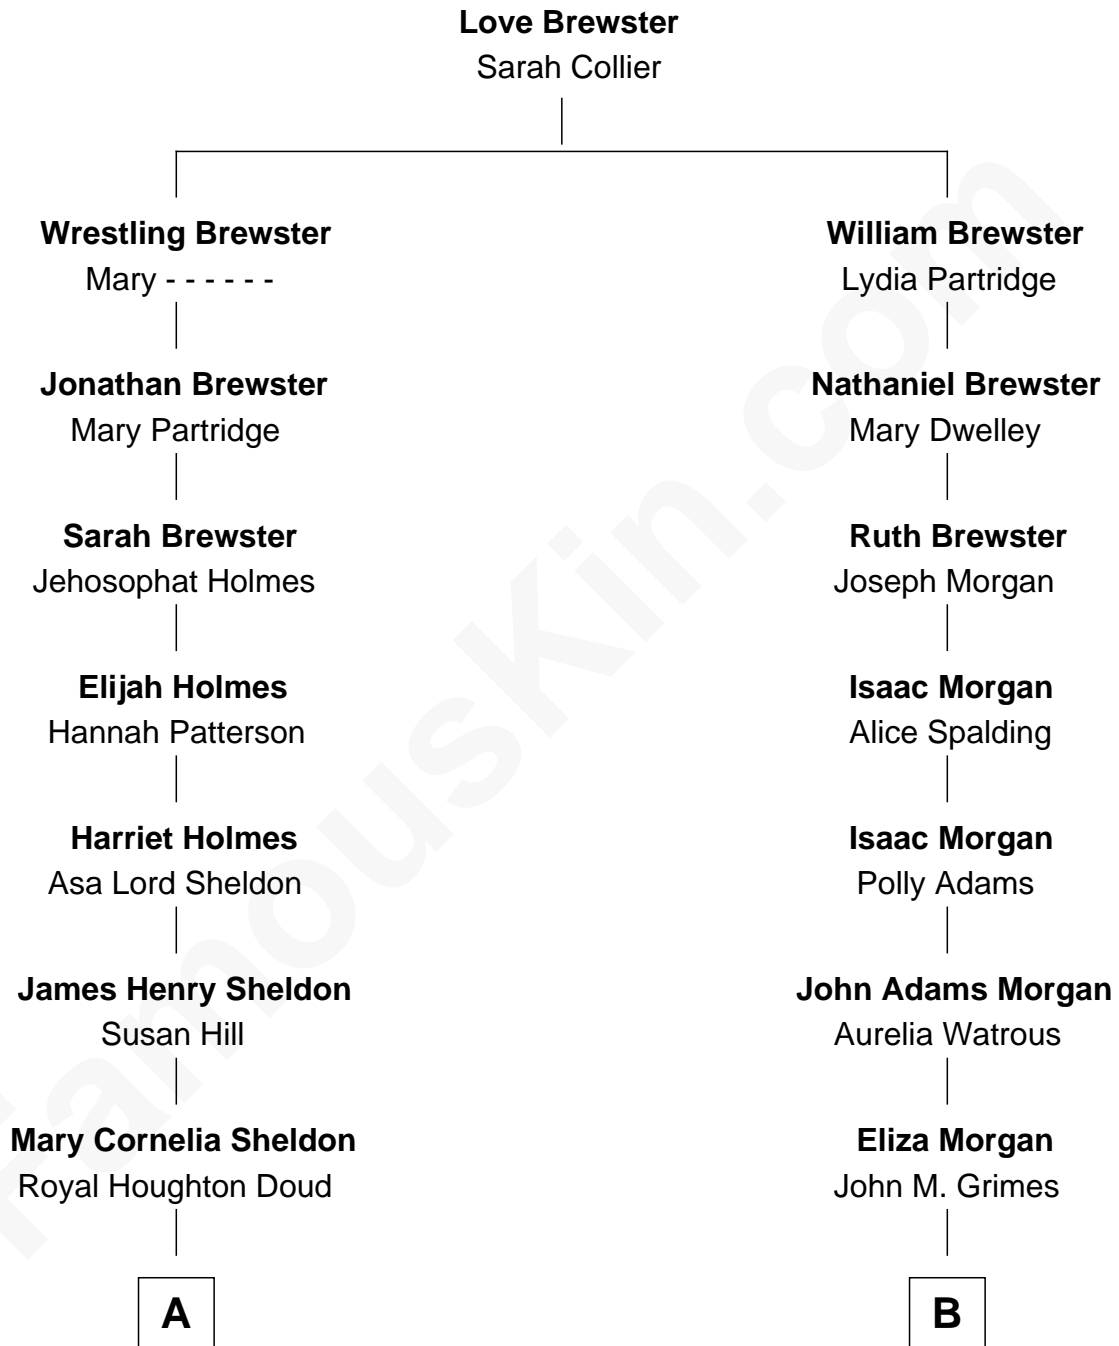

FamousKin.com

Relationship Chart of Mamie (Doud) Eisenhower

First Lady of President Dwight Eisenhower

8th cousin 3 times removed of

Linda Hamilton

TV and Movie Actress

A

John Sheldon Doud
Elivera Mathilda Carlson

Mamie (Doud) Eisenhower
First Lady of Dwight Eisenhower

B

Aurelia Morgan Grimes
Stephen P. Holt

Taylor Holt
Frances Kyle

Dr. Richard Huckstep Holt
Mildred Alberta Derby

Barbara Kyle Holt
Dr. Carroll Stanford Hamilton