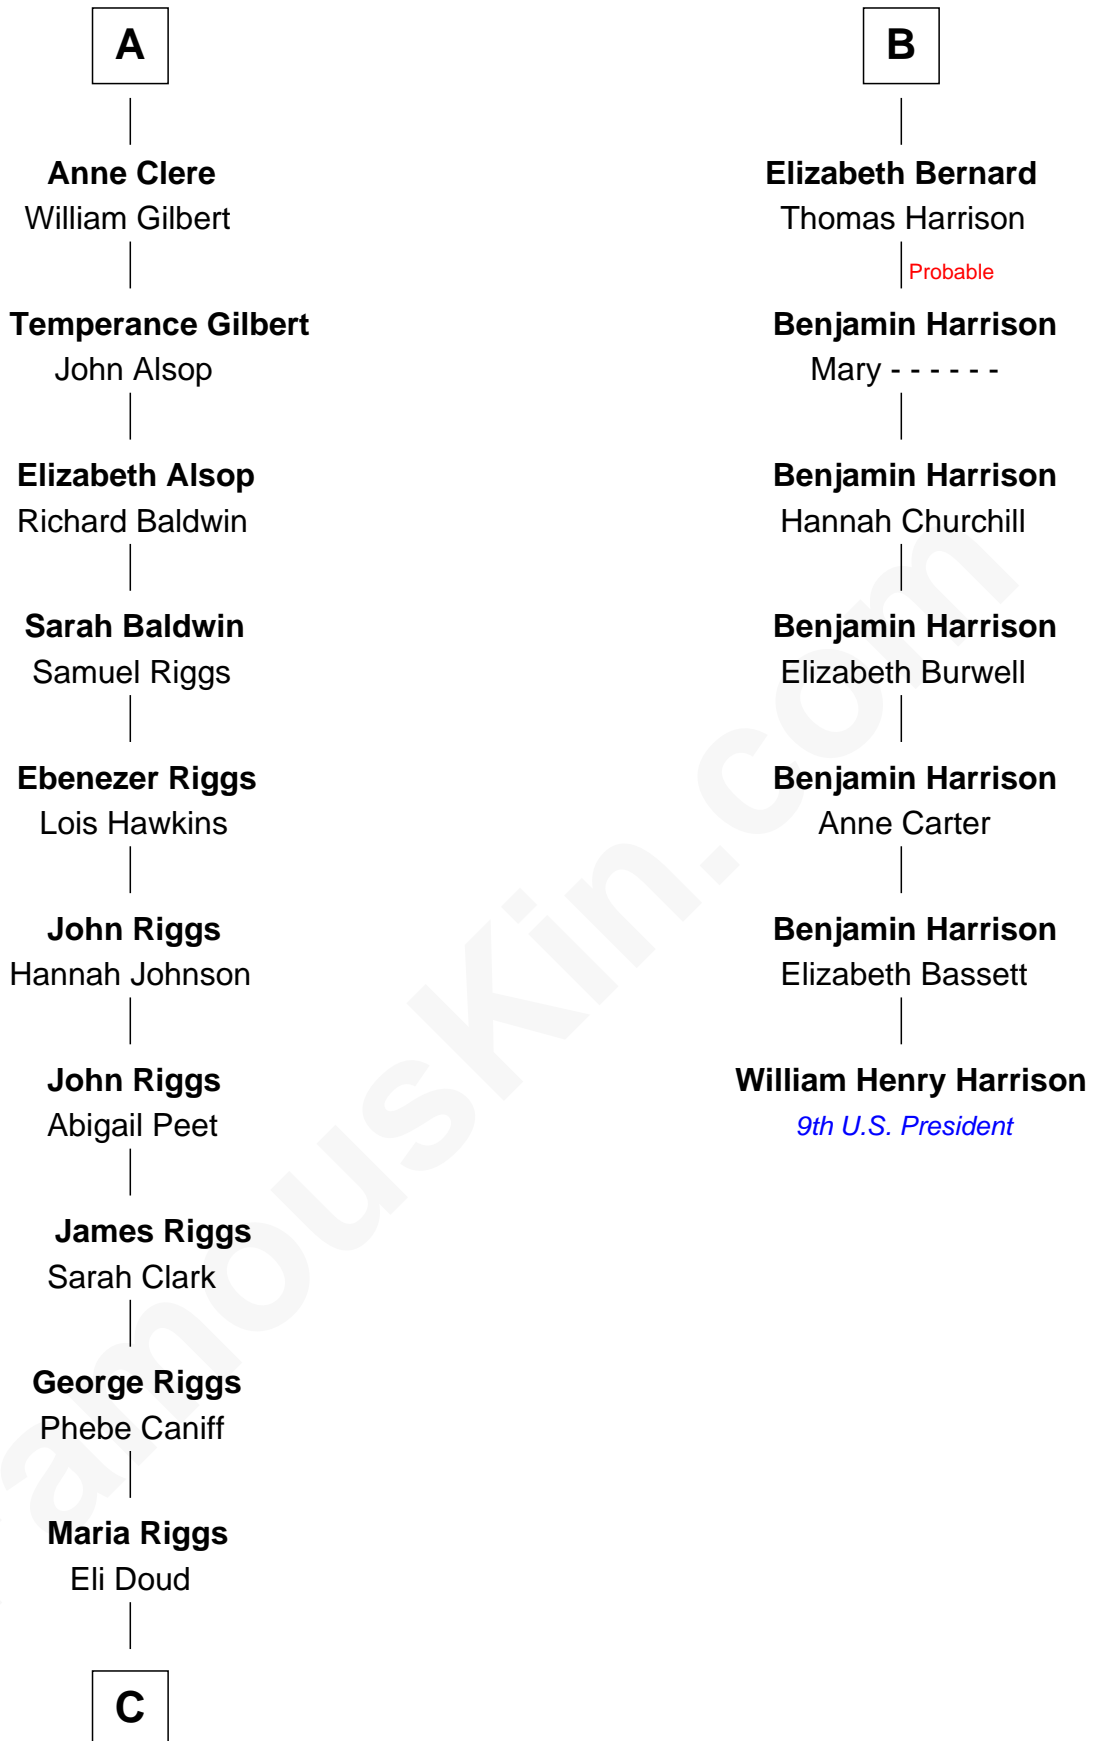

FamousKin.com

Relationship Chart of Mamie (Doud) Eisenhower

First Lady of President Dwight Eisenhower

13th cousin 6 times removed of

William Henry Harrison

9th U.S. President

Sir Hugh de Stafford
Philippa de Beauchamp

Katherine de Stafford

Michael de la Pole

Isabel de la Pole

Thomas Morley

Elizabeth Morley

Sir John Arundell

Anne Arundell

Sir James Tyrrell

Margaret Daundelyn

John Bernard

Cecily Muscote

Francis Bernard

Alice Hazlewood

B

C

Royal Houghton Doud

Mary Cornelia Sheldon

John Sheldon Doud

Elivera Mathilda Carlson

Mamie (Doud) Eisenhower

First Lady of Dwight Eisenhower

FamousKin.com