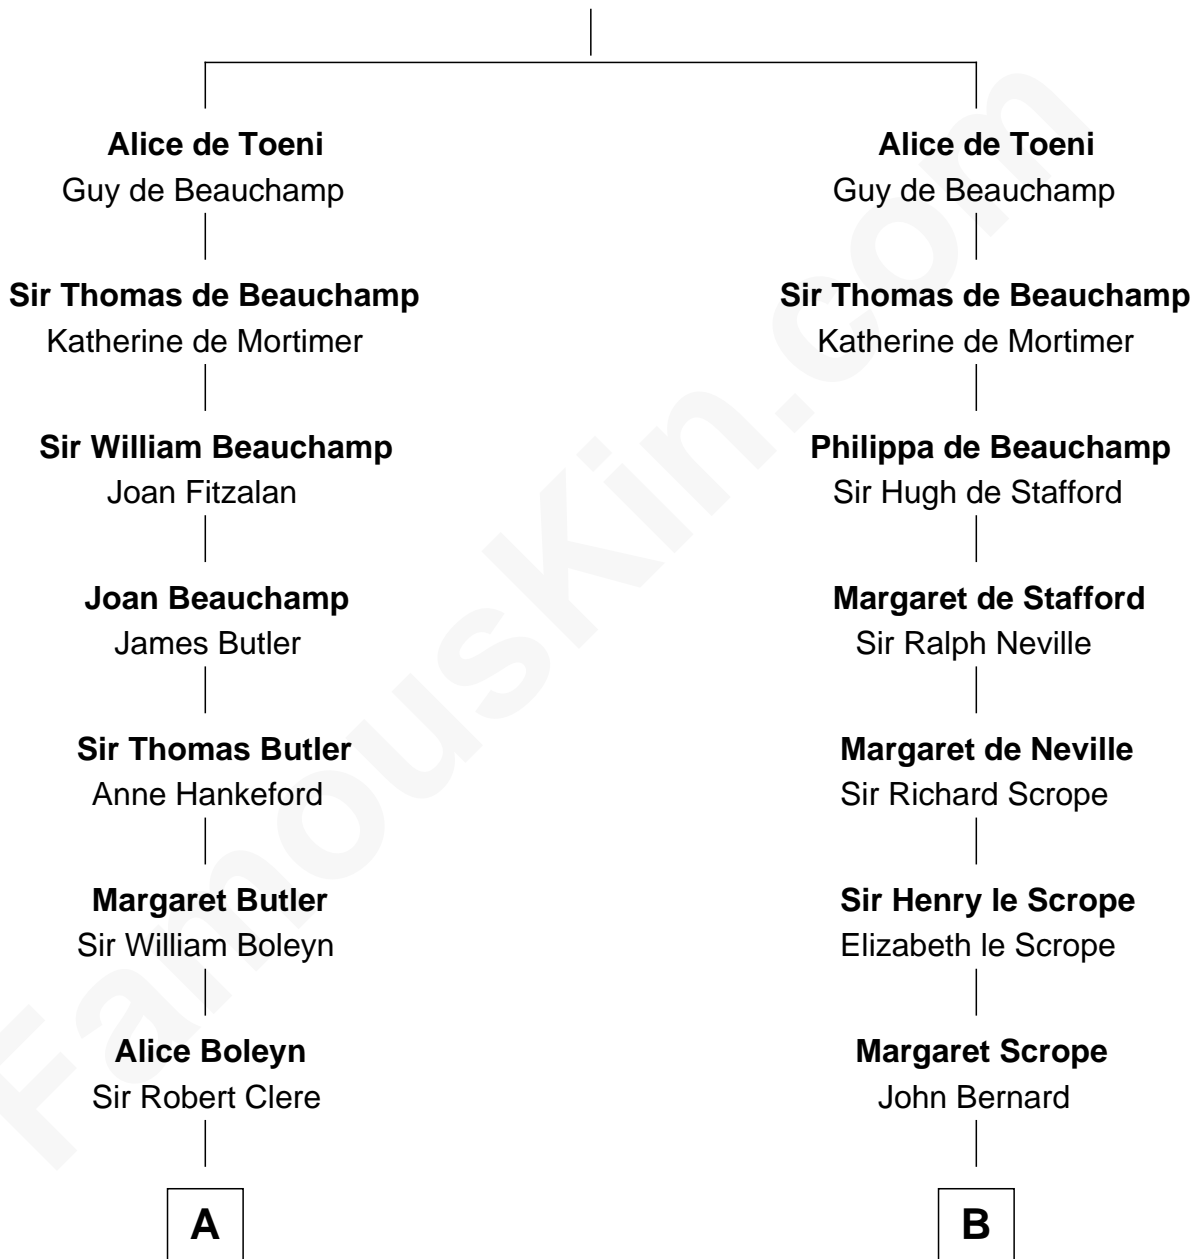

FamousKin.com

Relationship Chart of Mamie (Doud) Eisenhower

First Lady of President Dwight Eisenhower

16th cousin 5 times removed of

William Henry Harrison

9th U.S. President

Ralph VII de Toeni

Mary - - - - -

C

George Riggs

Phebe Caniff

Maria Riggs

Eli Doud

Royal Houghton Doud

Mary Cornelia Sheldon

John Sheldon Doud

Elivera Mathilda Carlson

Mamie (Doud) Eisenhower

First Lady of Dwight Eisenhower

FamousKin.com