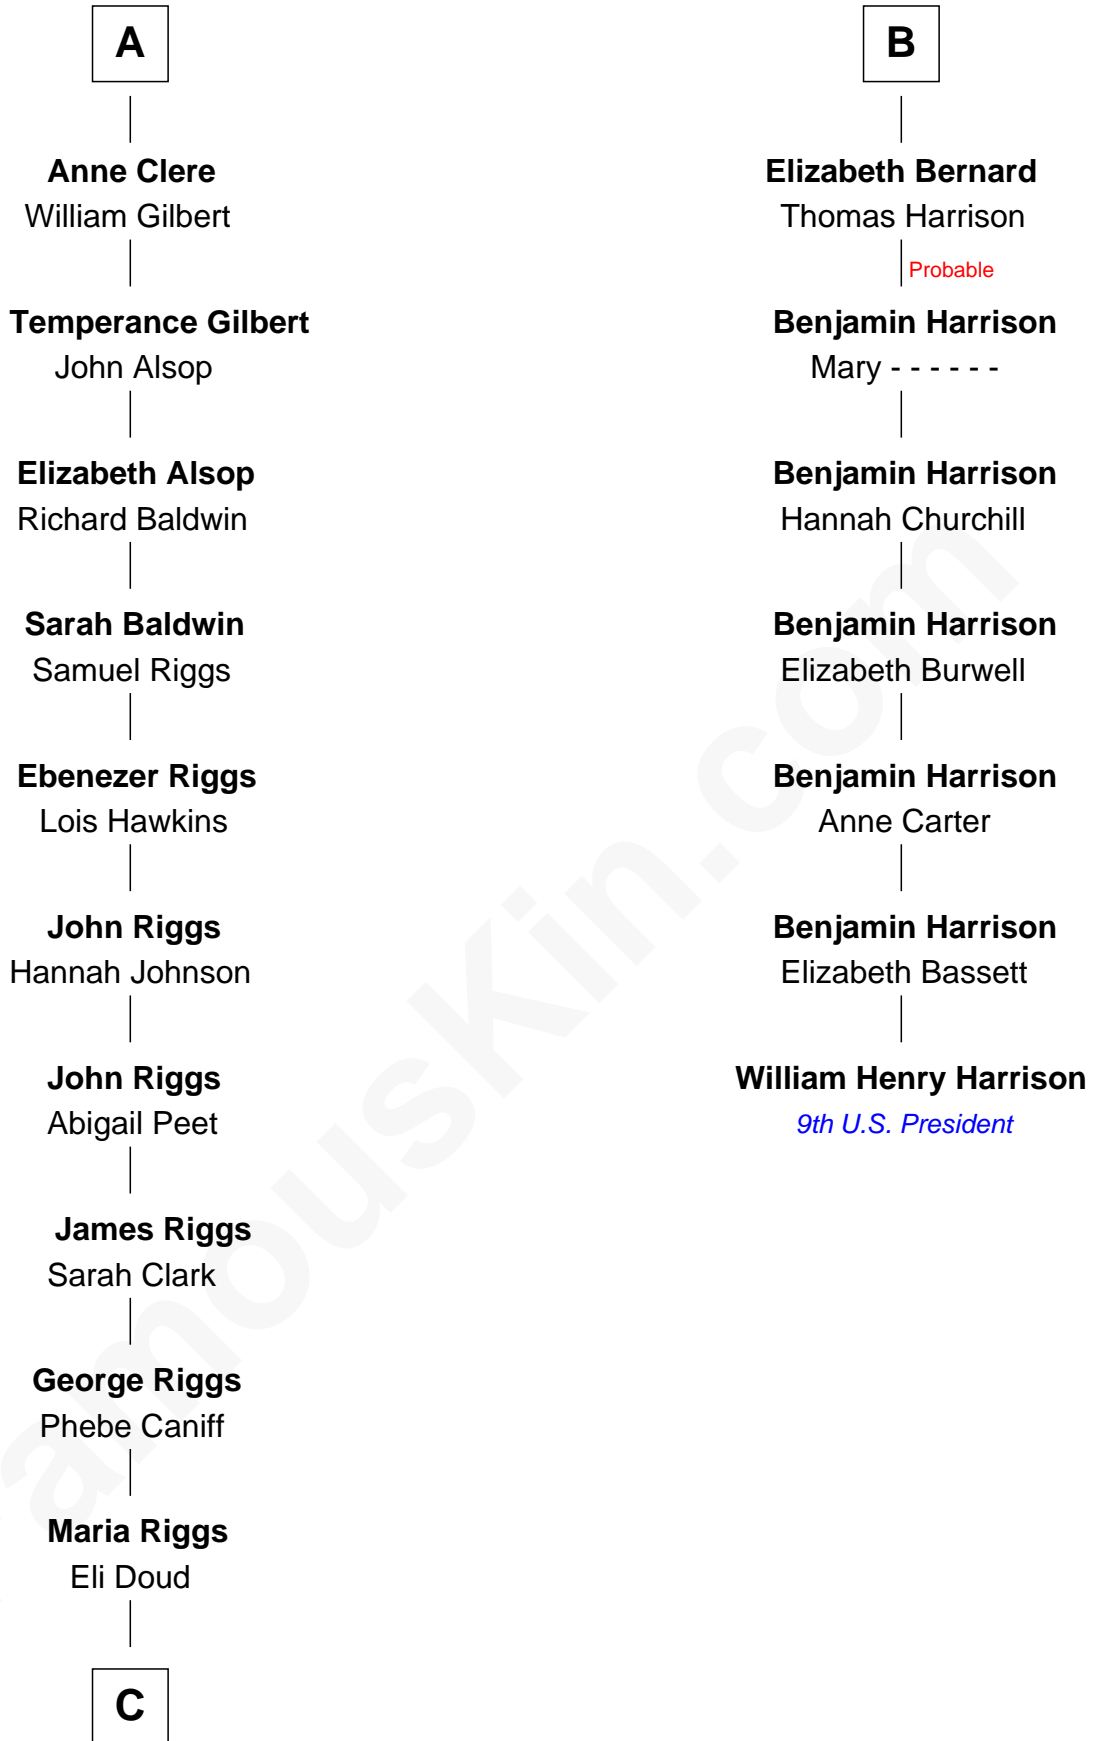

FamousKin.com

Relationship Chart of Mamie (Doud) Eisenhower

First Lady of President Dwight Eisenhower

13th cousin 6 times removed of

William Henry Harrison

9th U.S. President

C

—
Royal Houghton Doud

Mary Cornelia Sheldon

—
John Sheldon Doud

Elivera Mathilda Carlson

—
Mamie (Doud) Eisenhower

First Lady of Dwight Eisenhower

FamousKin.com