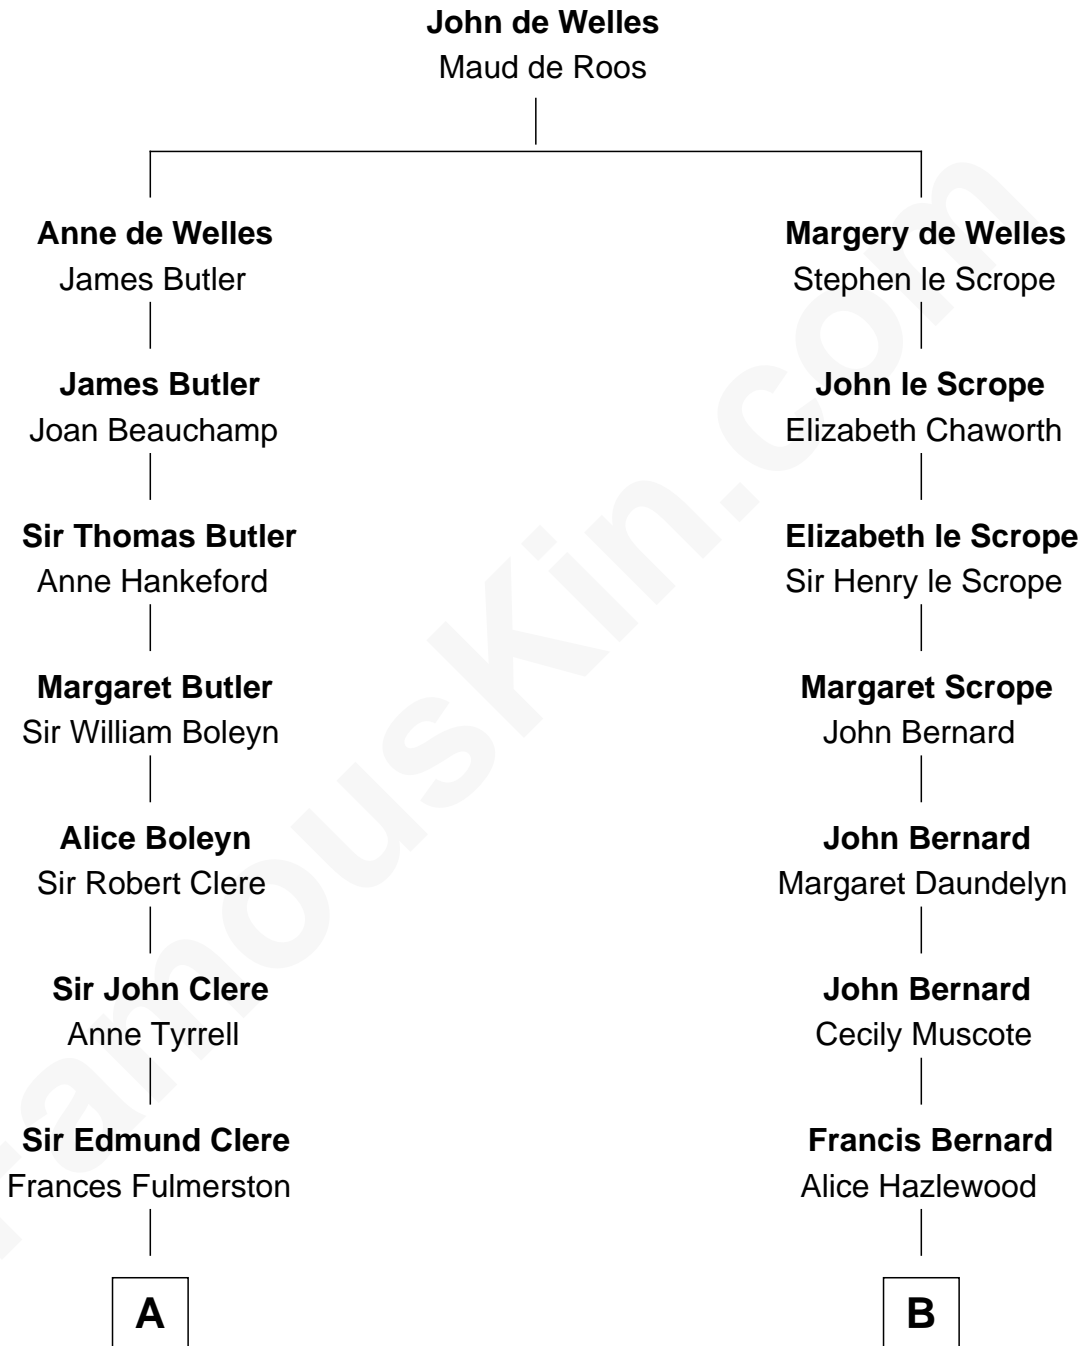

FamousKin.com

Relationship Chart of Mamie (Doud) Eisenhower

First Lady of President Dwight Eisenhower

13th cousin 6 times removed of

William Henry Harrison

9th U.S. President

C

—
Royal Houghton Doud

Mary Cornelia Sheldon

—
John Sheldon Doud

Elivera Mathilda Carlson

—
Mamie (Doud) Eisenhower

First Lady of Dwight Eisenhower

FamousKin.com