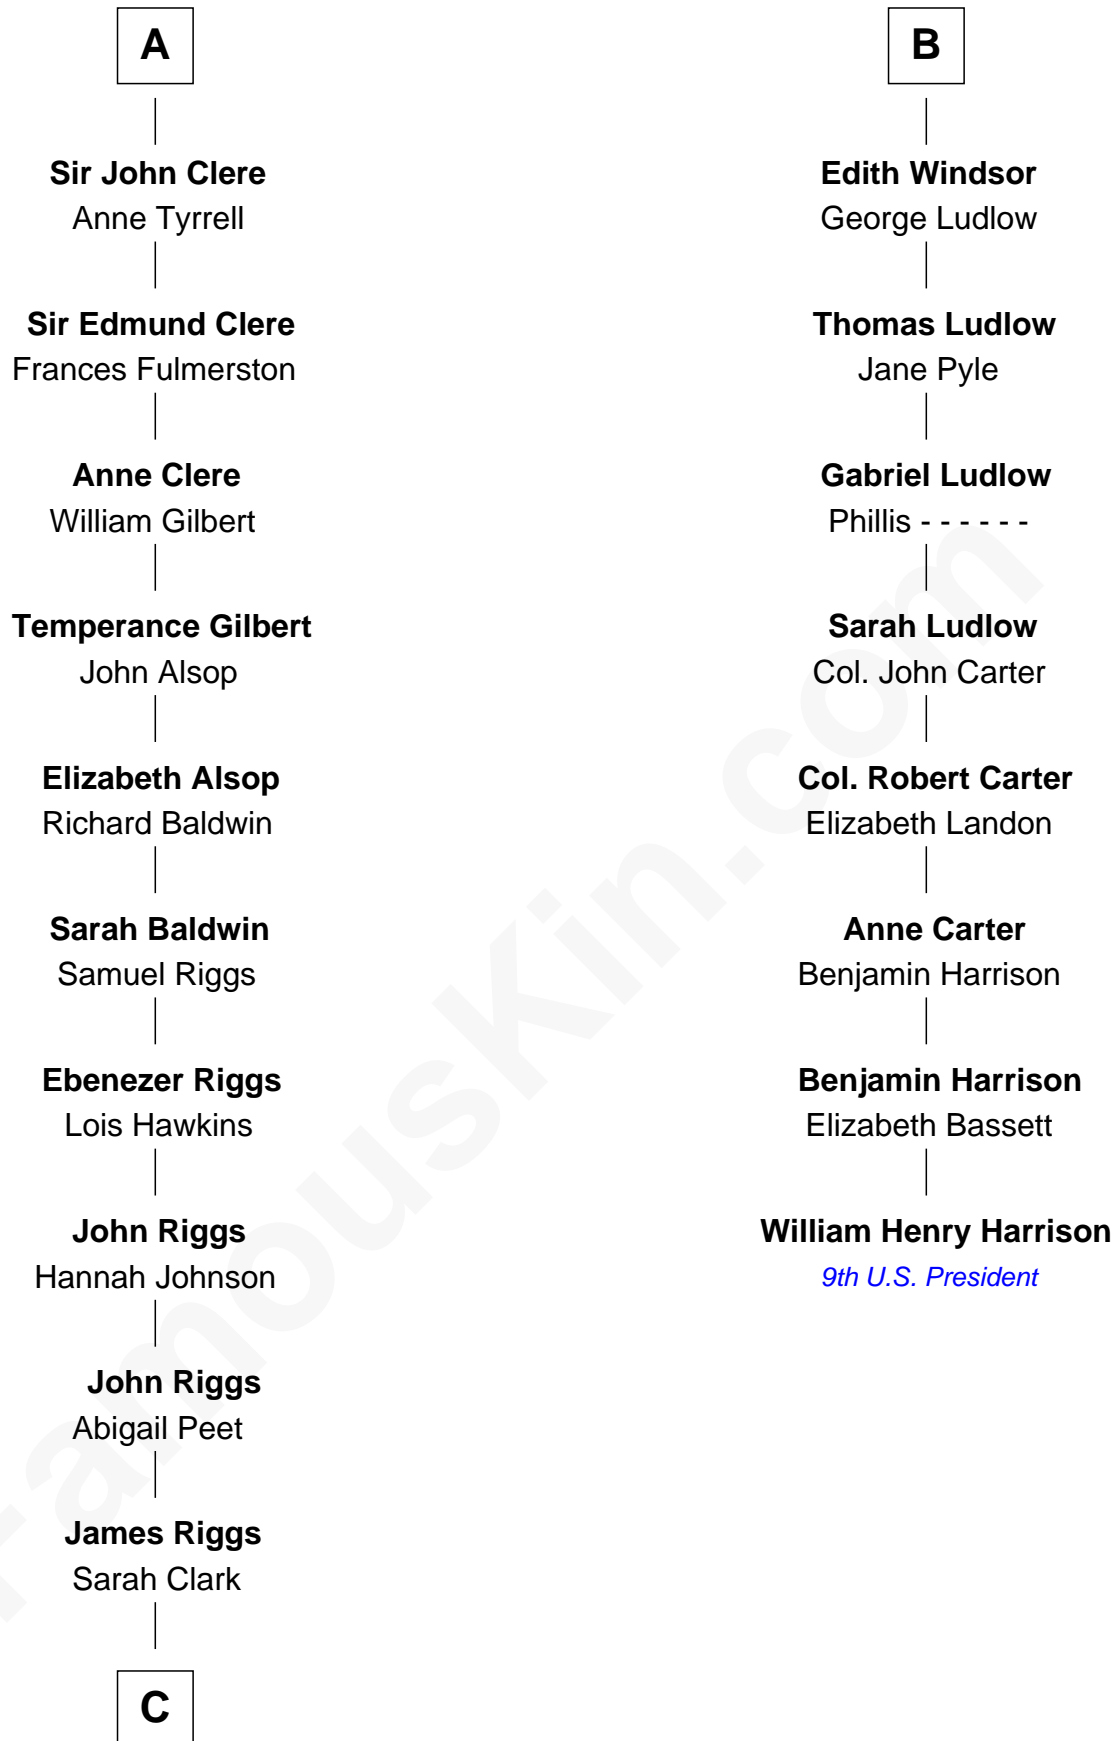

## Relationship Chart of Mamie (Doud) Eisenhower

*First Lady of President Dwight Eisenhower*

14th cousin 7 times removed of

**William Henry Harrison**

*9th U.S. President*

**C**

George Riggs

Phebe Caniff

Maria Riggs

Eli Doud

Royal Houghton Doud

Mary Cornelia Sheldon

John Sheldon Doud

Elivera Mathilda Carlson

**Mamie (Doud) Eisenhower**

*First Lady of Dwight Eisenhower*