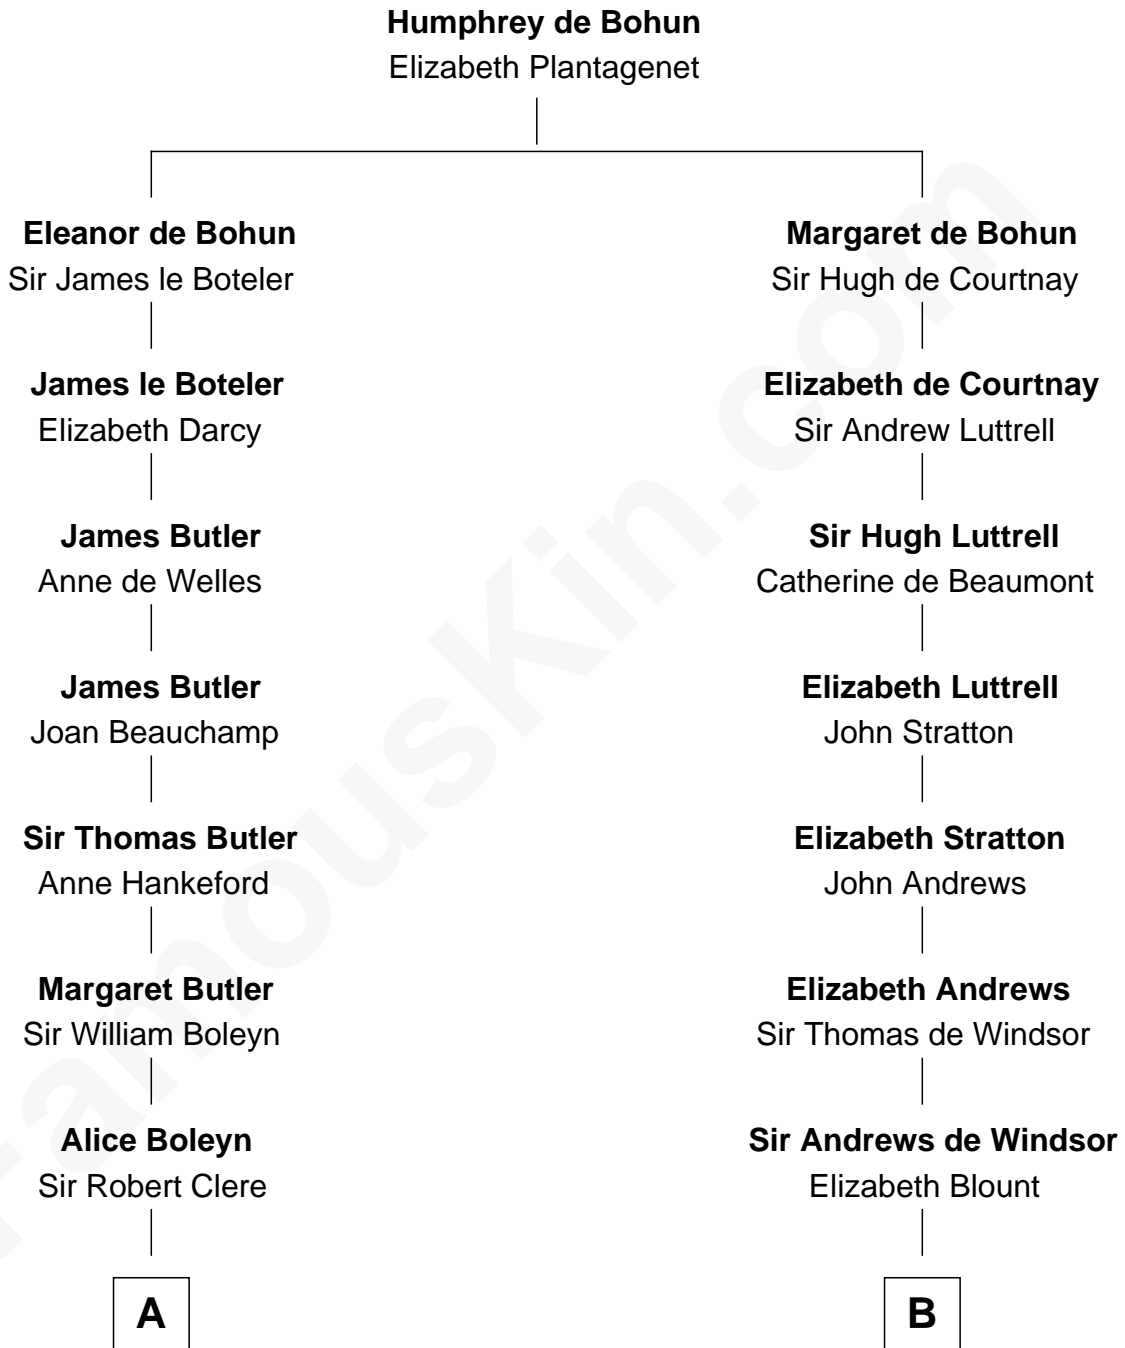

# FamousKin.com

## Relationship Chart of Mamie (Doud) Eisenhower

*First Lady of President Dwight Eisenhower*

14th cousin 7 times removed of

**William Henry Harrison**

*9th U.S. President*

**C**

George Riggs

Phebe Caniff

Maria Riggs

Eli Doud

Royal Houghton Doud

Mary Cornelia Sheldon

John Sheldon Doud

Elivera Mathilda Carlson

**Mamie (Doud) Eisenhower**

*First Lady of Dwight Eisenhower*