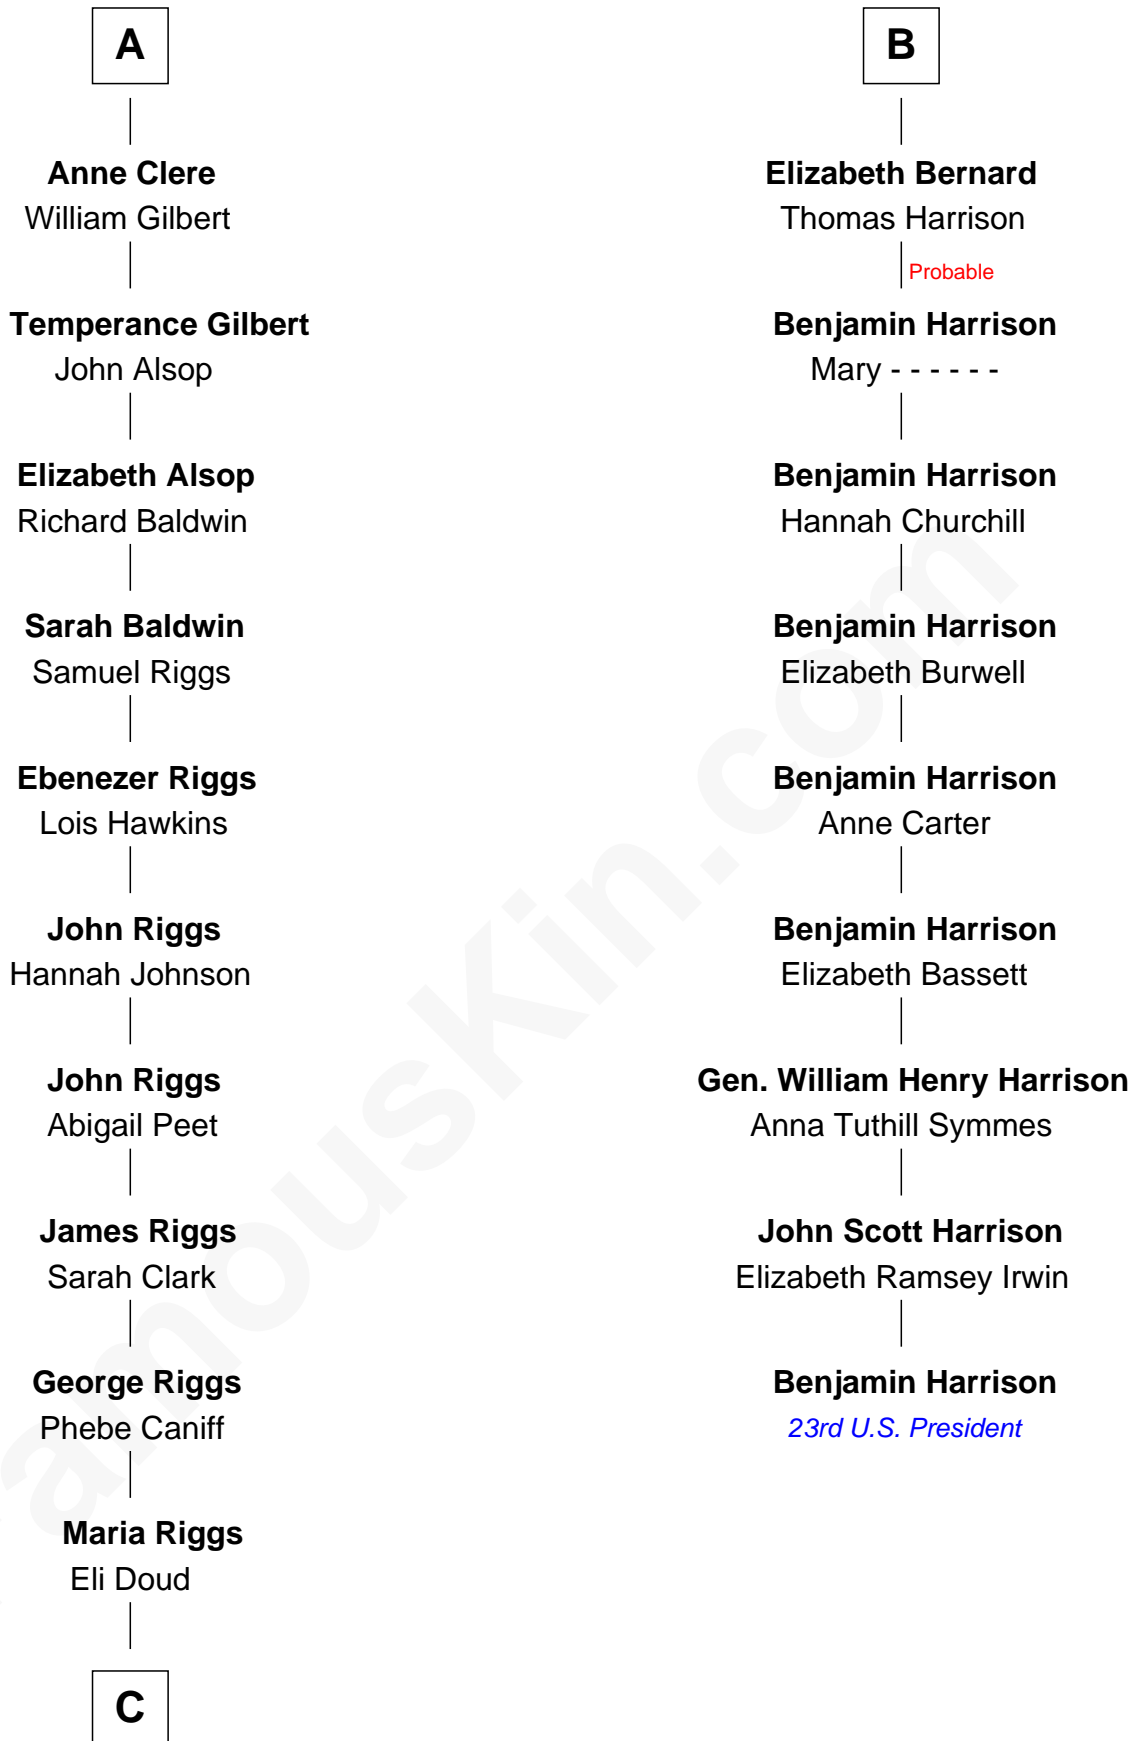

FamousKin.com

Relationship Chart of Mamie (Doud) Eisenhower

First Lady of President Dwight Eisenhower

15th cousin 4 times removed of

Benjamin Harrison

23rd U.S. President

John de Welles

Maud de Roos

Anne de Welles

James Butler

James Butler

Joan Beauchamp

Sir Thomas Butler

Anne Hankeford

Margaret Butler

Sir William Boleyn

Stephen le Scrope

John le Scrope

Elizabeth Chaworth

Elizabeth le Scrope

Sir Henry le Scrope

Margaret Scrope

John Bernard

John Bernard

Margaret Daundelyn

John Bernard

Cecily Muscote

Francis Bernard

Alice Hazlewood

B

C

—
Royal Houghton Doud