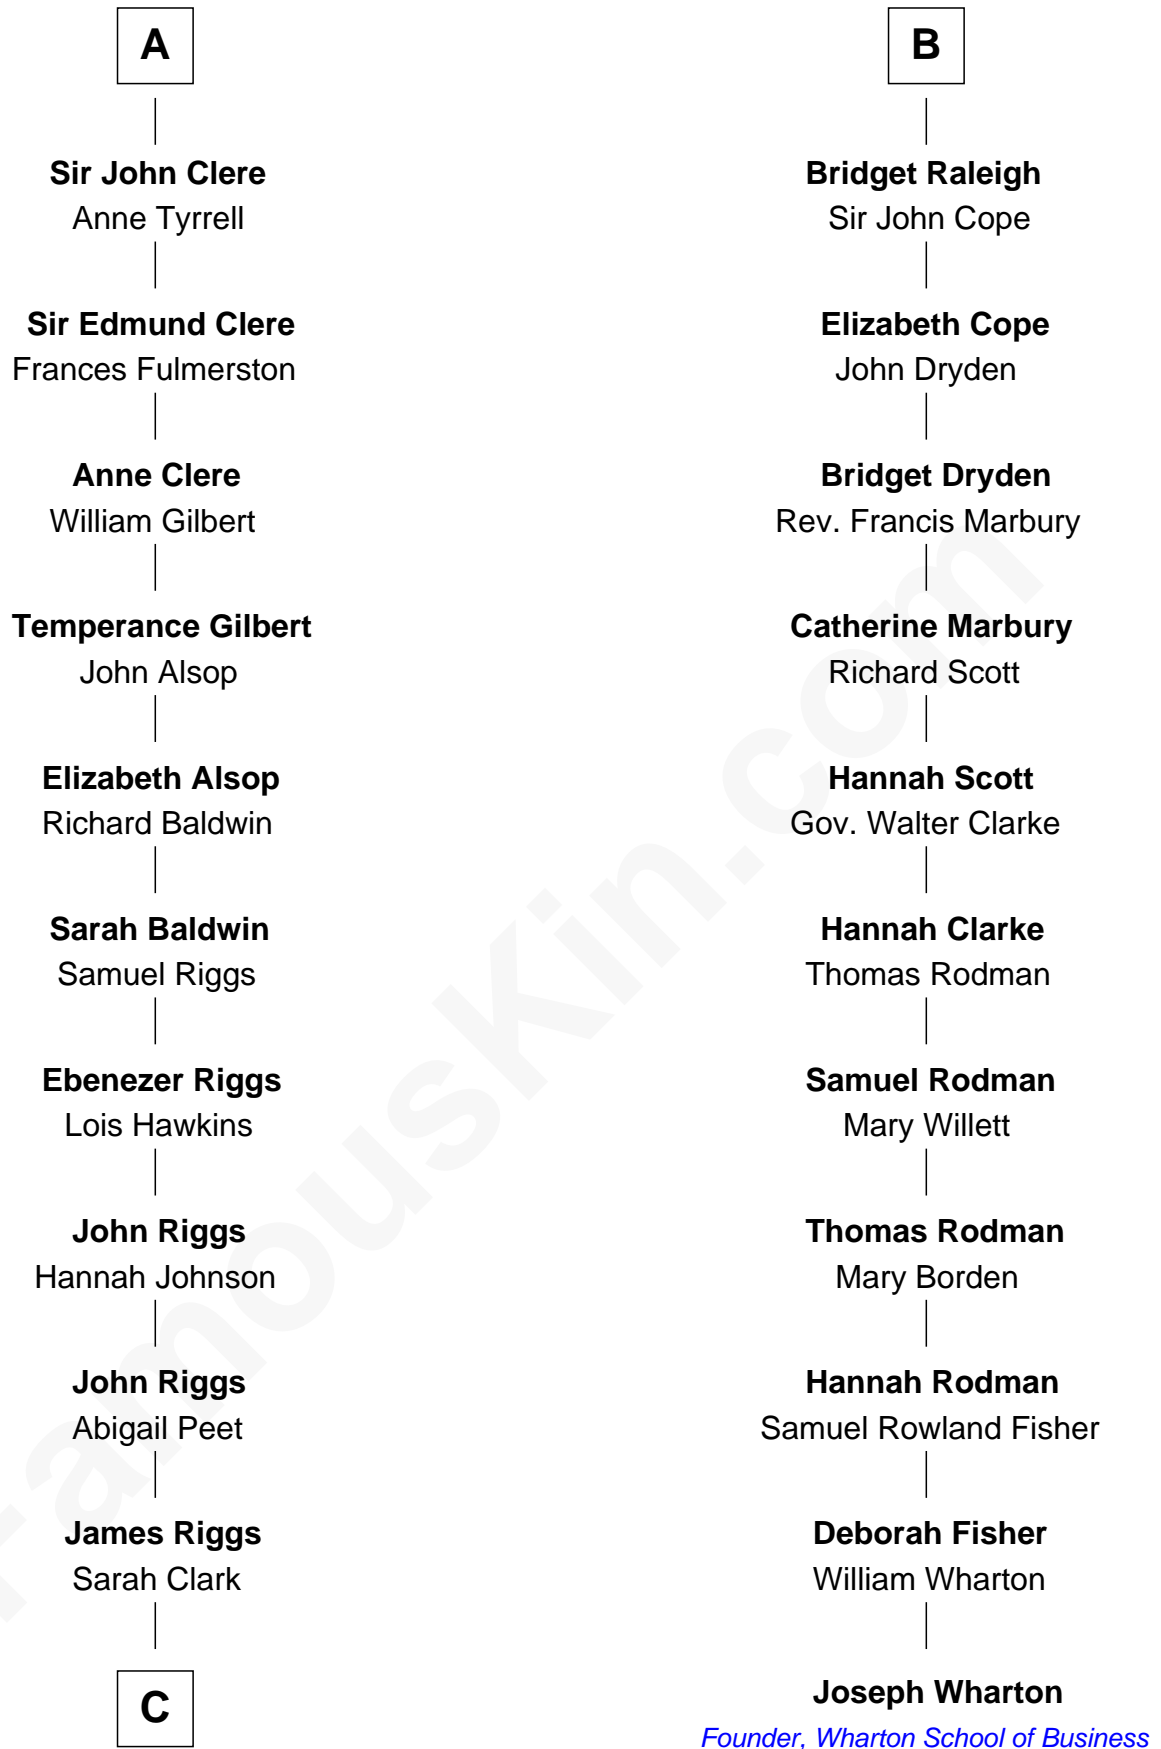

## Relationship Chart of Mamie (Doud) Eisenhower

*First Lady of President Dwight Eisenhower*

17th cousin 4 times removed of

**Joseph Wharton**

*Founder of the Wharton School of Business*

**C**

**George Riggs**

Phebe Caniff

**Maria Riggs**

Eli Doud

**Royal Houghton Doud**

Mary Cornelia Sheldon

**John Sheldon Doud**

Elivera Mathilda Carlson

**Mamie (Doud) Eisenhower**

*First Lady of Dwight Eisenhower*

FamousKin.com