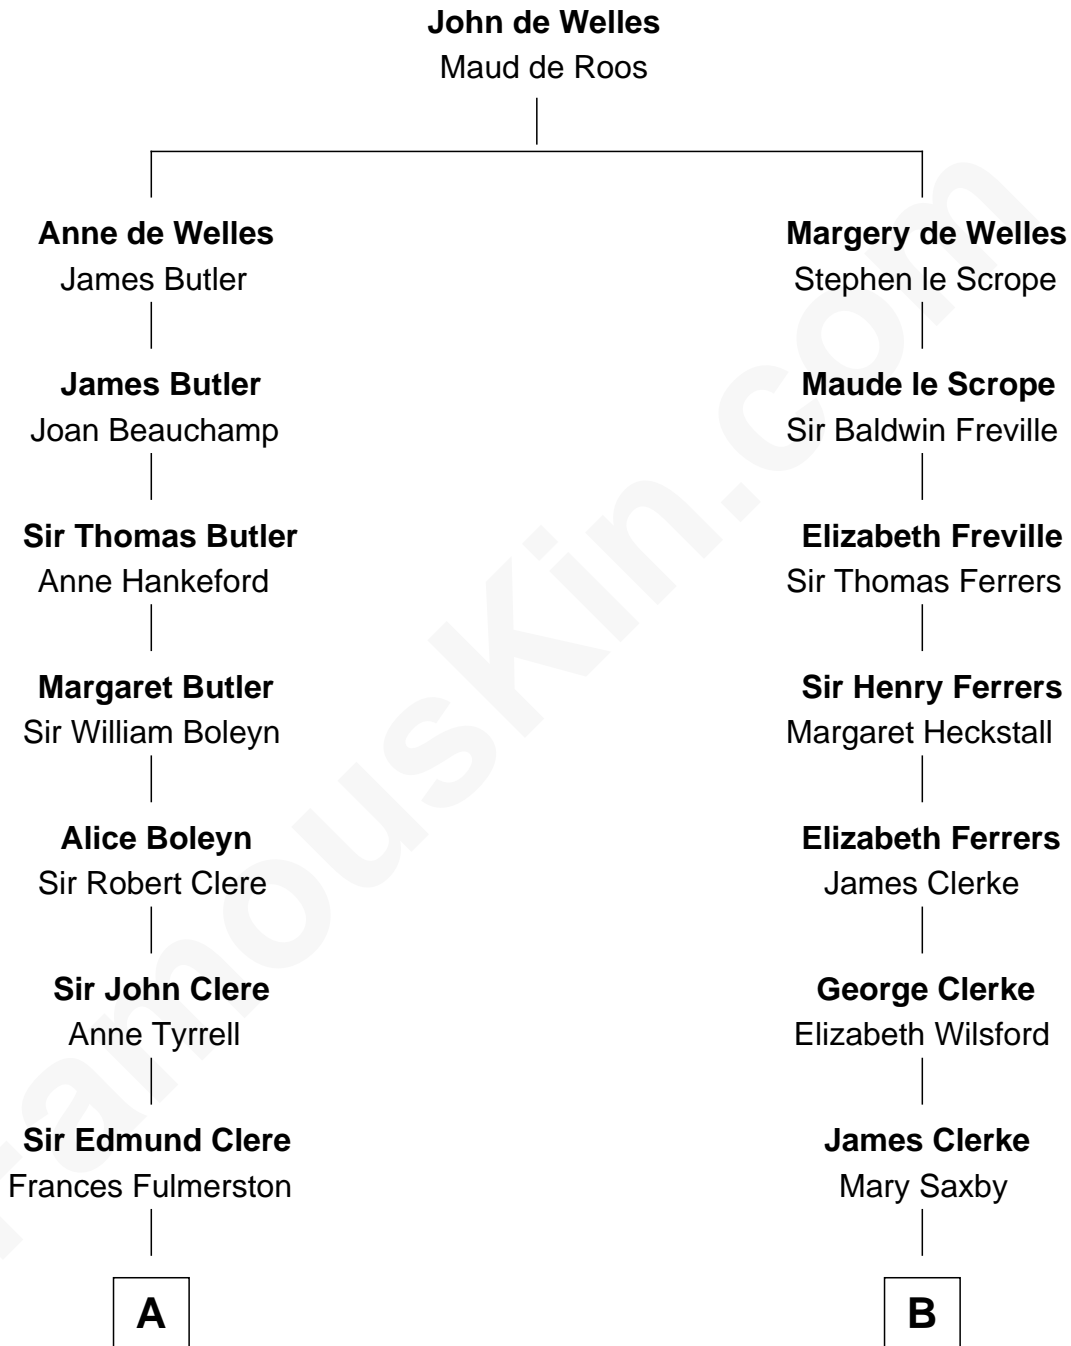

FamousKin.com

Relationship Chart of Mamie (Doud) Eisenhower

First Lady of President Dwight Eisenhower

15th cousin 4 times removed of

Joseph Wharton

Founder of the Wharton School of Business

C

—
Royal Houghton Doud

Mary Cornelia Sheldon

—
John Sheldon Doud

Elivera Mathilda Carlson

—
Mamie (Doud) Eisenhower

First Lady of Dwight Eisenhower

FamousKin.com