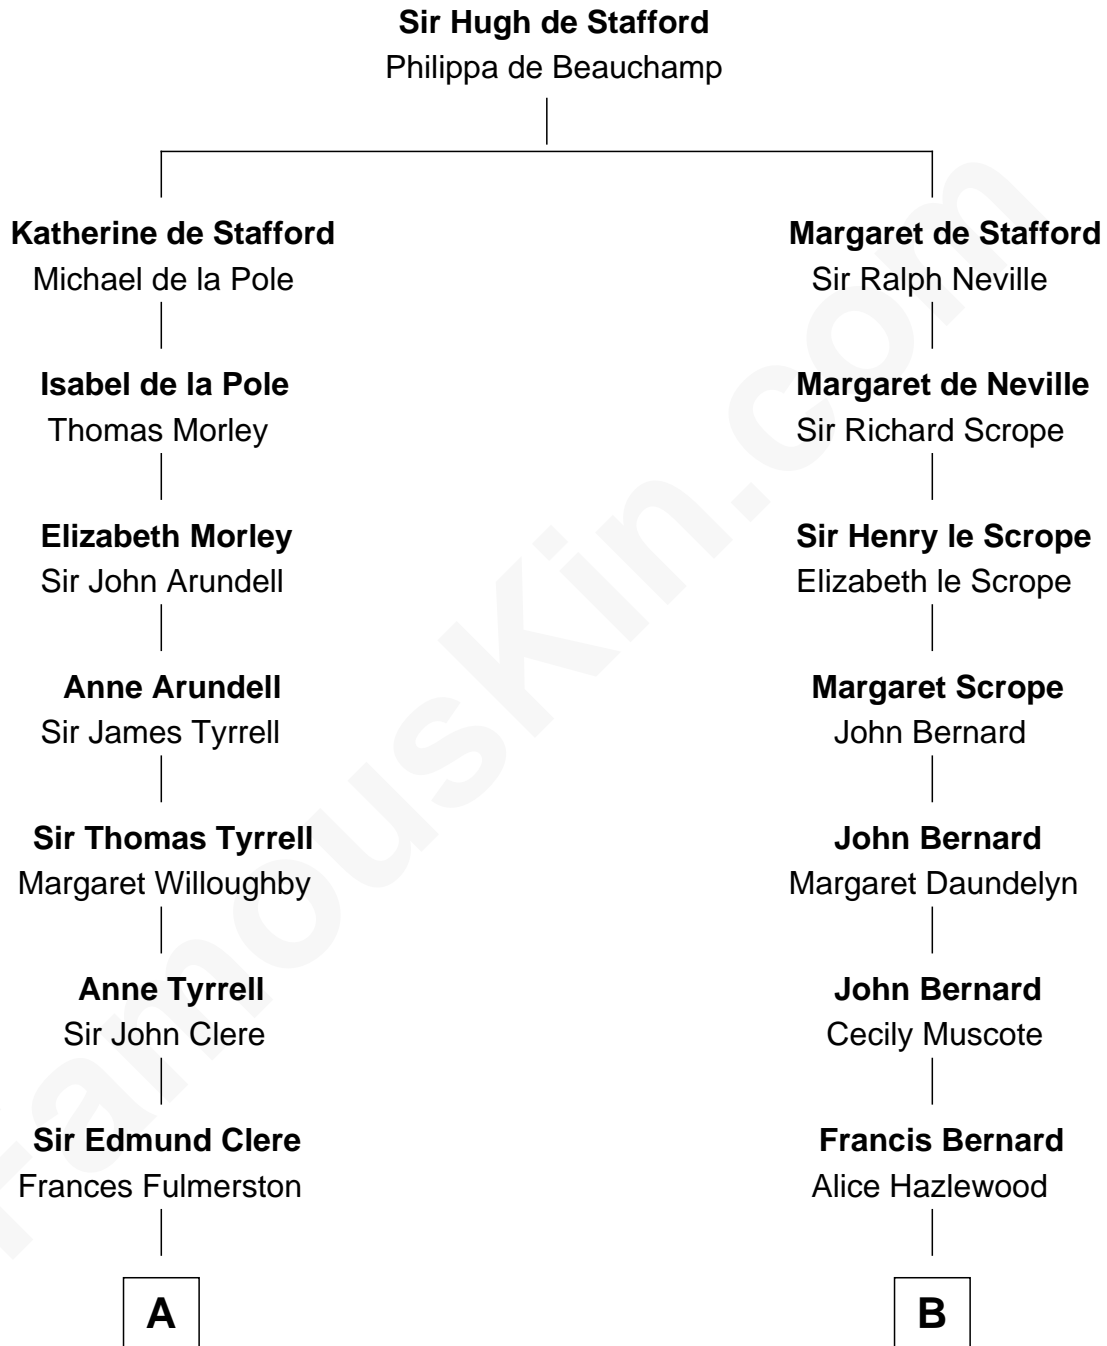

FamousKin.com

Relationship Chart of Mamie (Doud) Eisenhower

First Lady of President Dwight Eisenhower

12th cousin 7 times removed of

Benjamin Harrison V

Signer of the Declaration of Independence

C

Royal Houghton Doud

Mary Cornelia Sheldon

John Sheldon Doud

Elivera Mathilda Carlson

Mamie (Doud) Eisenhower

First Lady of Dwight Eisenhower

FamousKin.com