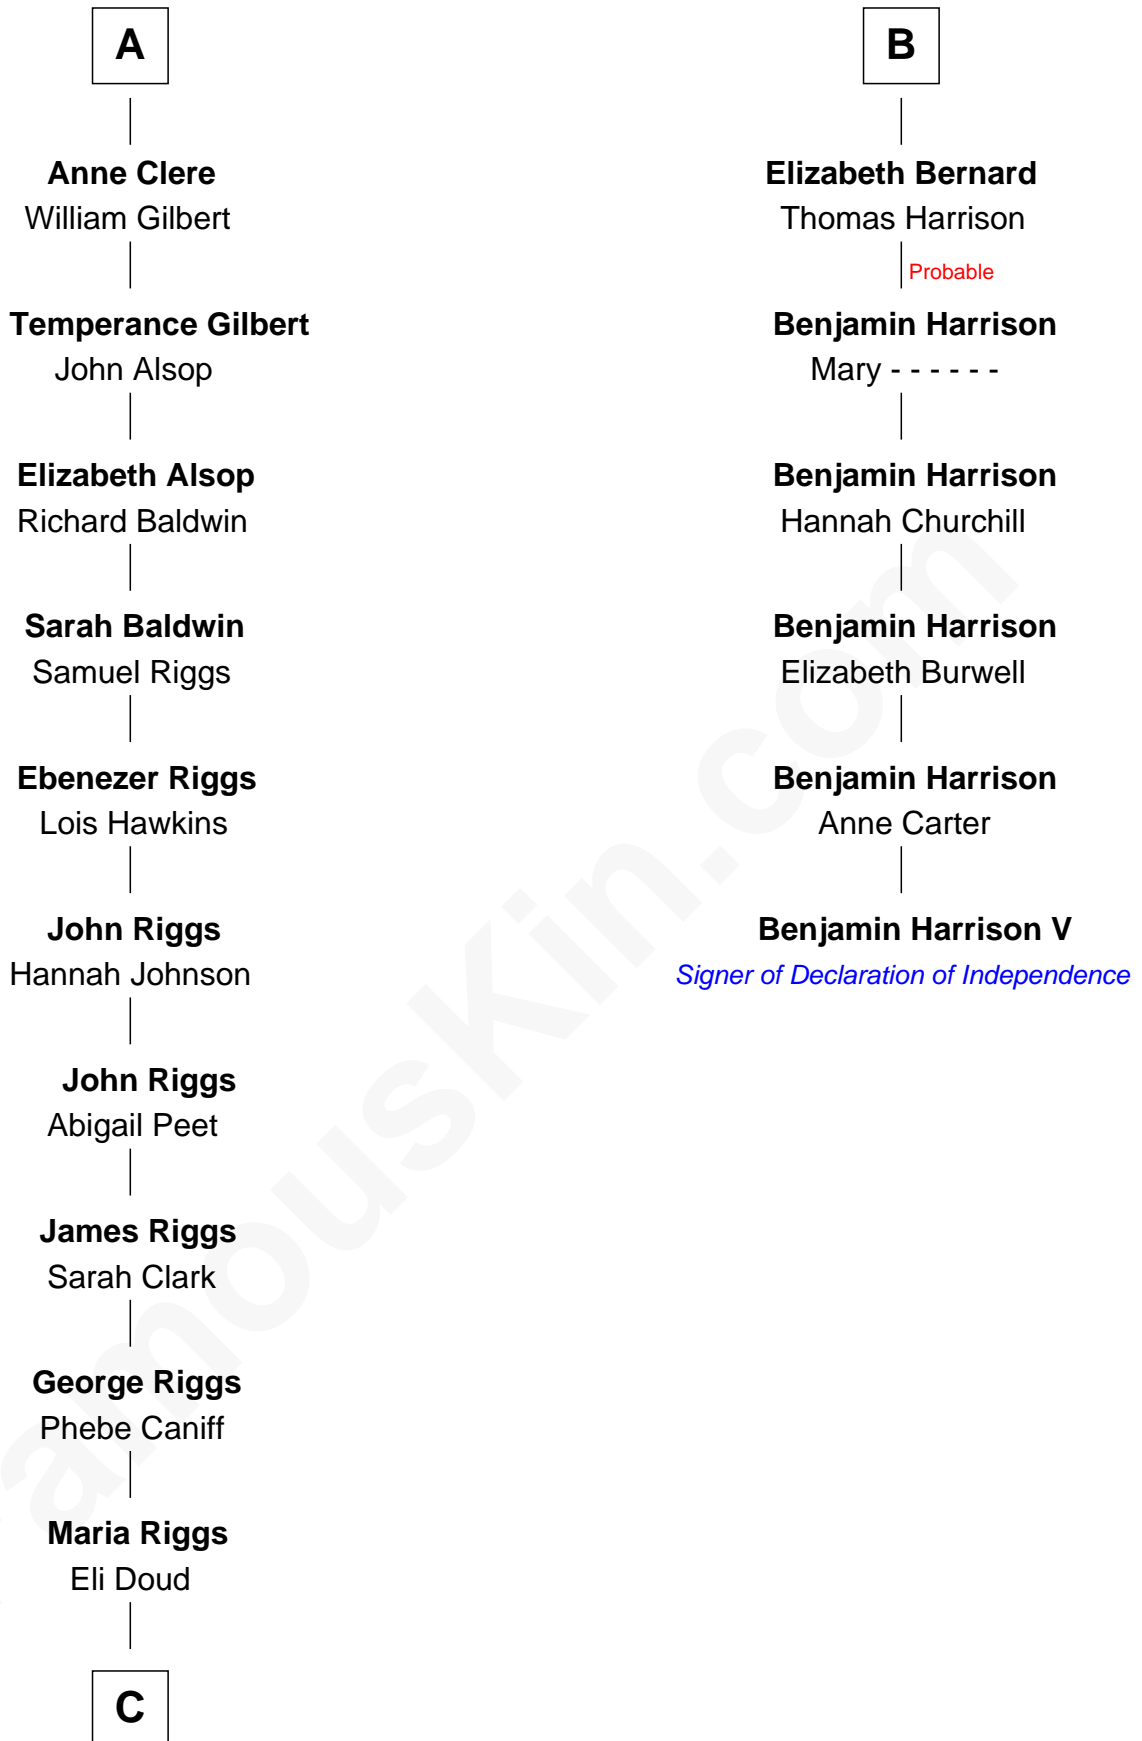

FamousKin.com

Relationship Chart of Mamie (Doud) Eisenhower

First Lady of President Dwight Eisenhower

12th cousin 7 times removed of

Benjamin Harrison V

Signer of the Declaration of Independence

C

Royal Houghton Doud

Mary Cornelia Sheldon

John Sheldon Doud

Elivera Mathilda Carlson

Mamie (Doud) Eisenhower

First Lady of Dwight Eisenhower

FamousKin.com