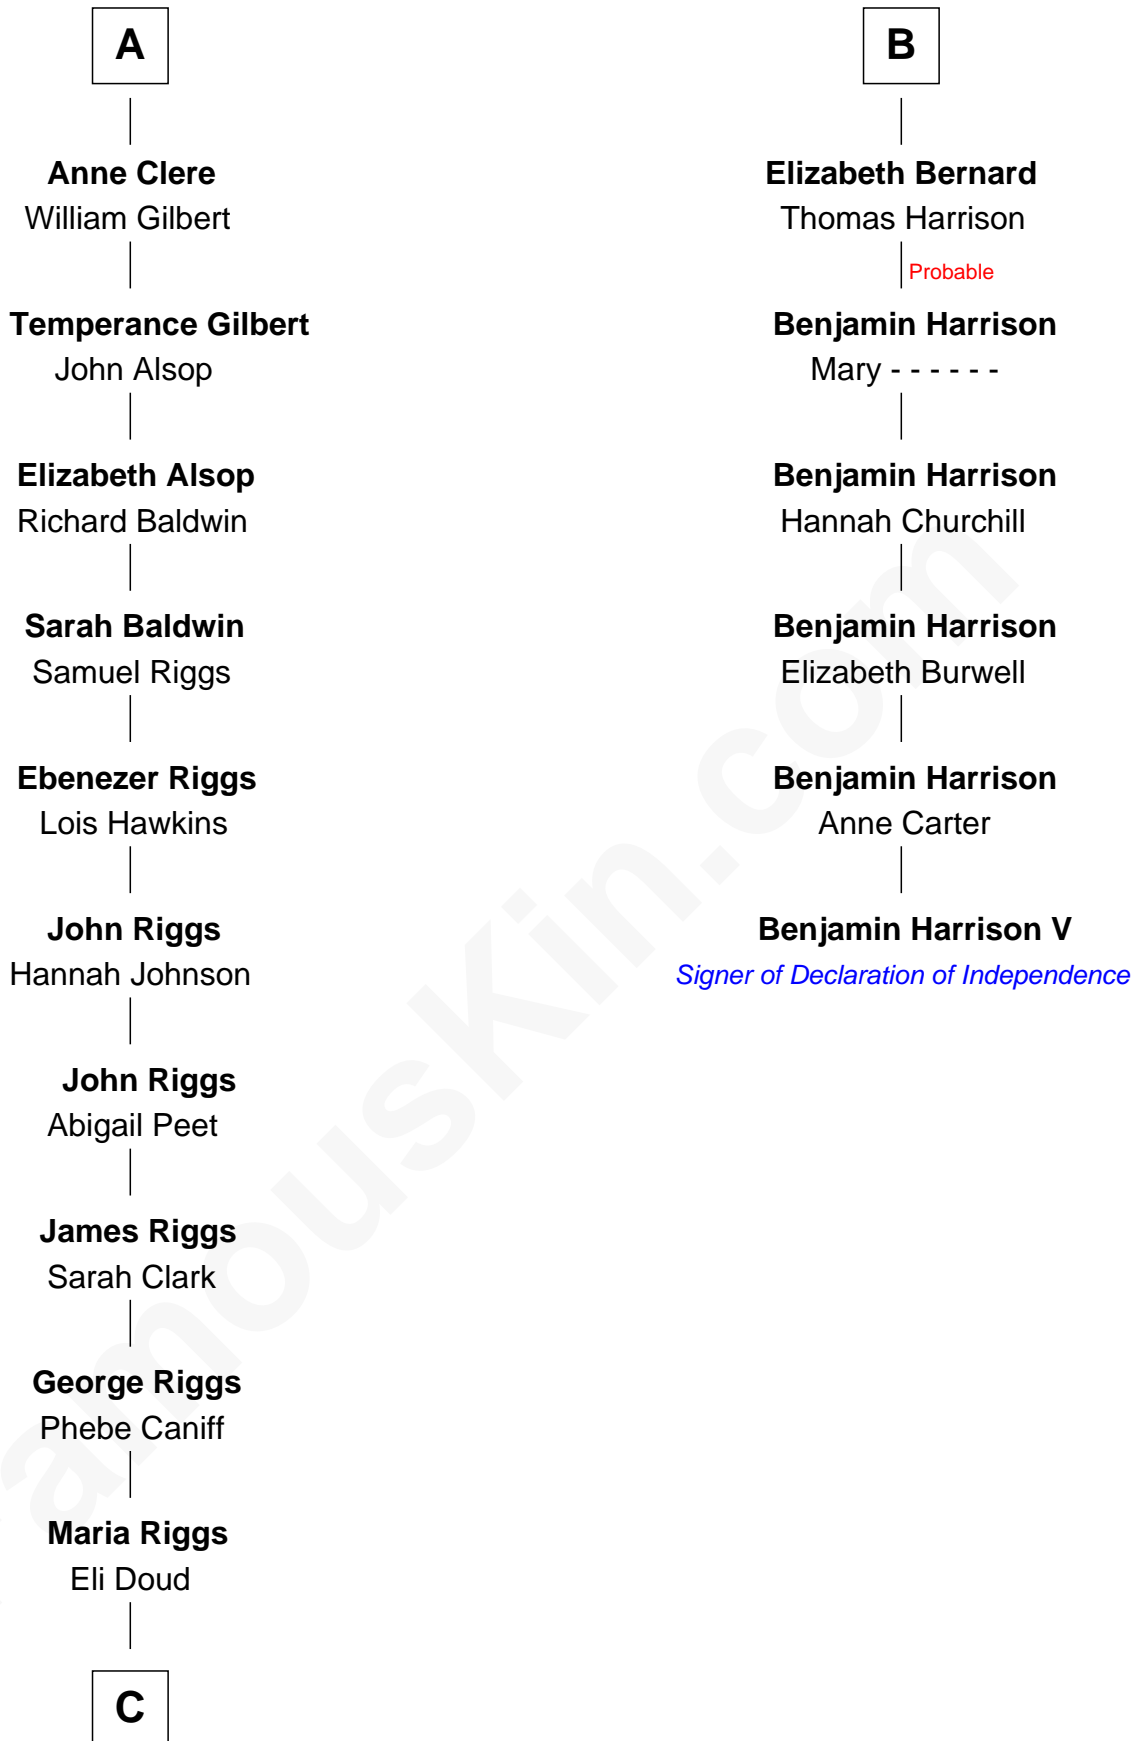

## Relationship Chart of Mamie (Doud) Eisenhower

*First Lady of President Dwight Eisenhower*

12th cousin 7 times removed of

## Benjamin Harrison V

*Signer of the Declaration of Independence*

C

—  
**Royal Houghton Doud**

Mary Cornelia Sheldon

—  
**John Sheldon Doud**

Elivera Mathilda Carlson

—  
**Mamie (Doud) Eisenhower**

*First Lady of Dwight Eisenhower*

FamousKin.com