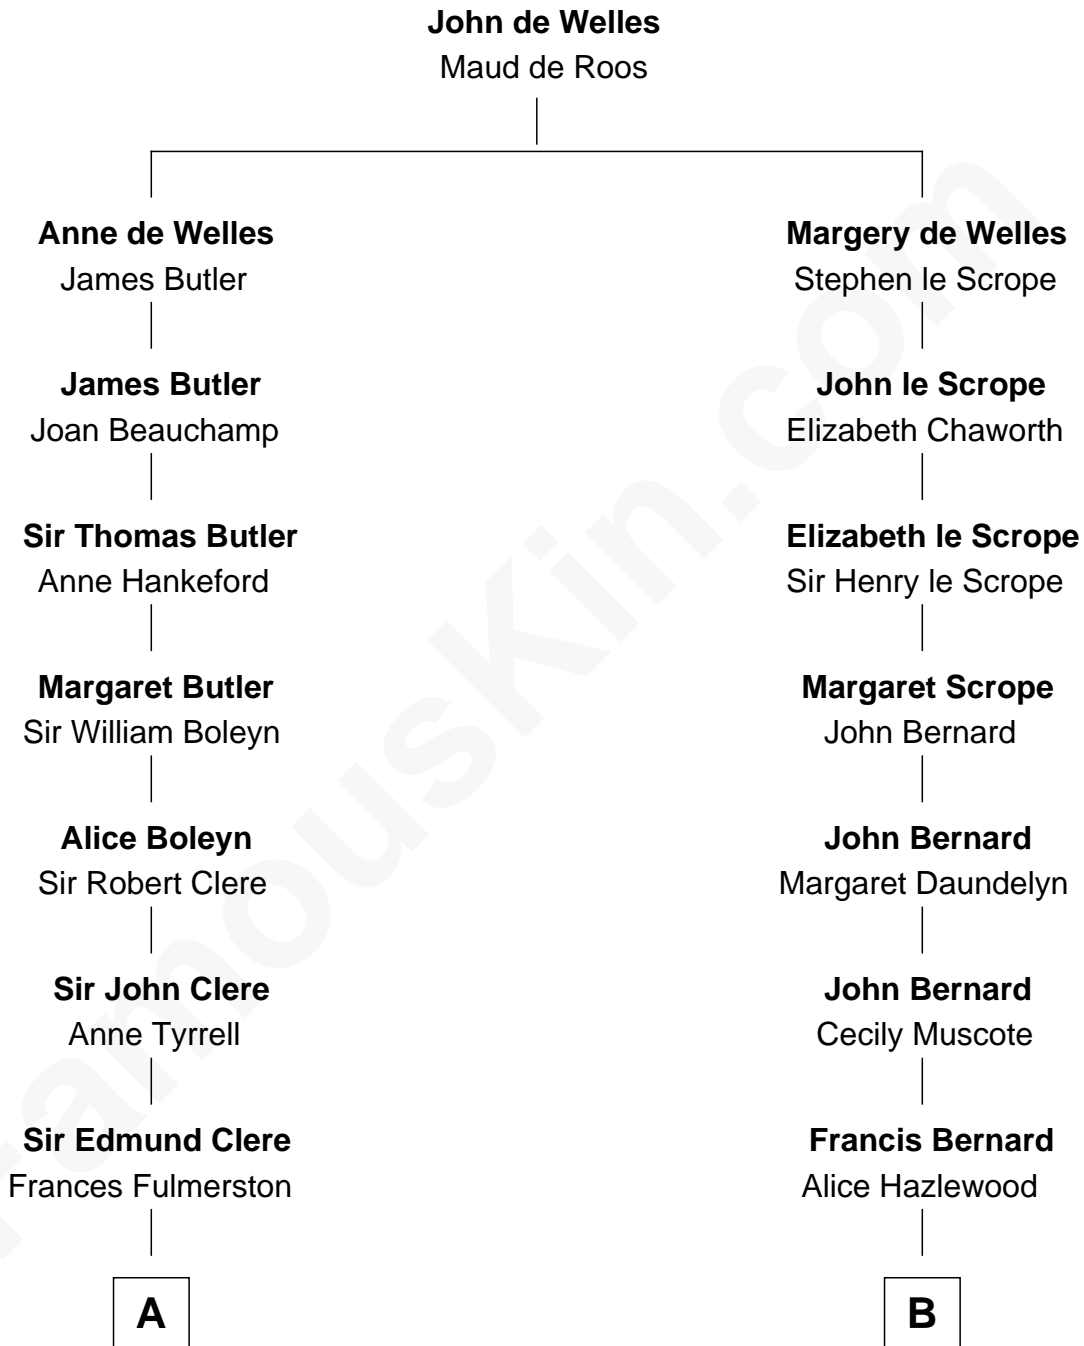

# FamousKin.com

## Relationship Chart of Mamie (Doud) Eisenhower

*First Lady of President Dwight Eisenhower*

12th cousin 7 times removed of

## Benjamin Harrison V

*Signer of the Declaration of Independence*

C

—  
**Royal Houghton Doud**

Mary Cornelia Sheldon

—  
**John Sheldon Doud**

Elivera Mathilda Carlson

—  
**Mamie (Doud) Eisenhower**

*First Lady of Dwight Eisenhower*

FamousKin.com