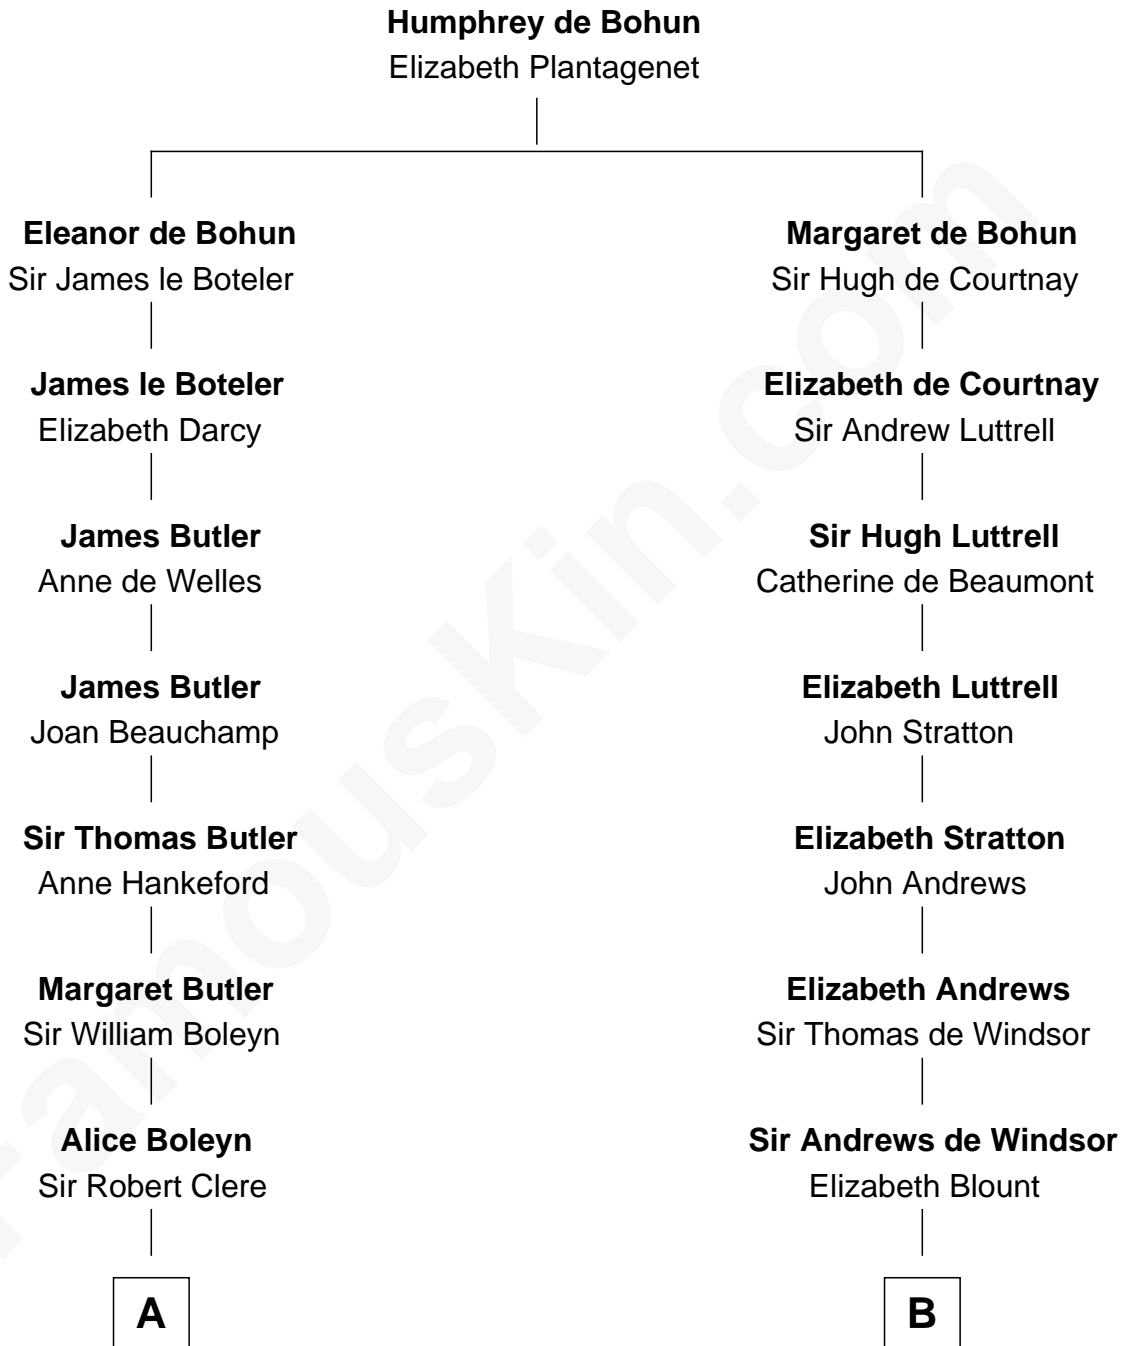

# FamousKin.com

## Relationship Chart of Mamie (Doud) Eisenhower

*First Lady of President Dwight Eisenhower*

13th cousin 8 times removed of

## Benjamin Harrison V

*Signer of the Declaration of Independence*

**C**

George Riggs

Phebe Caniff

Maria Riggs

Eli Doud

Royal Houghton Doud