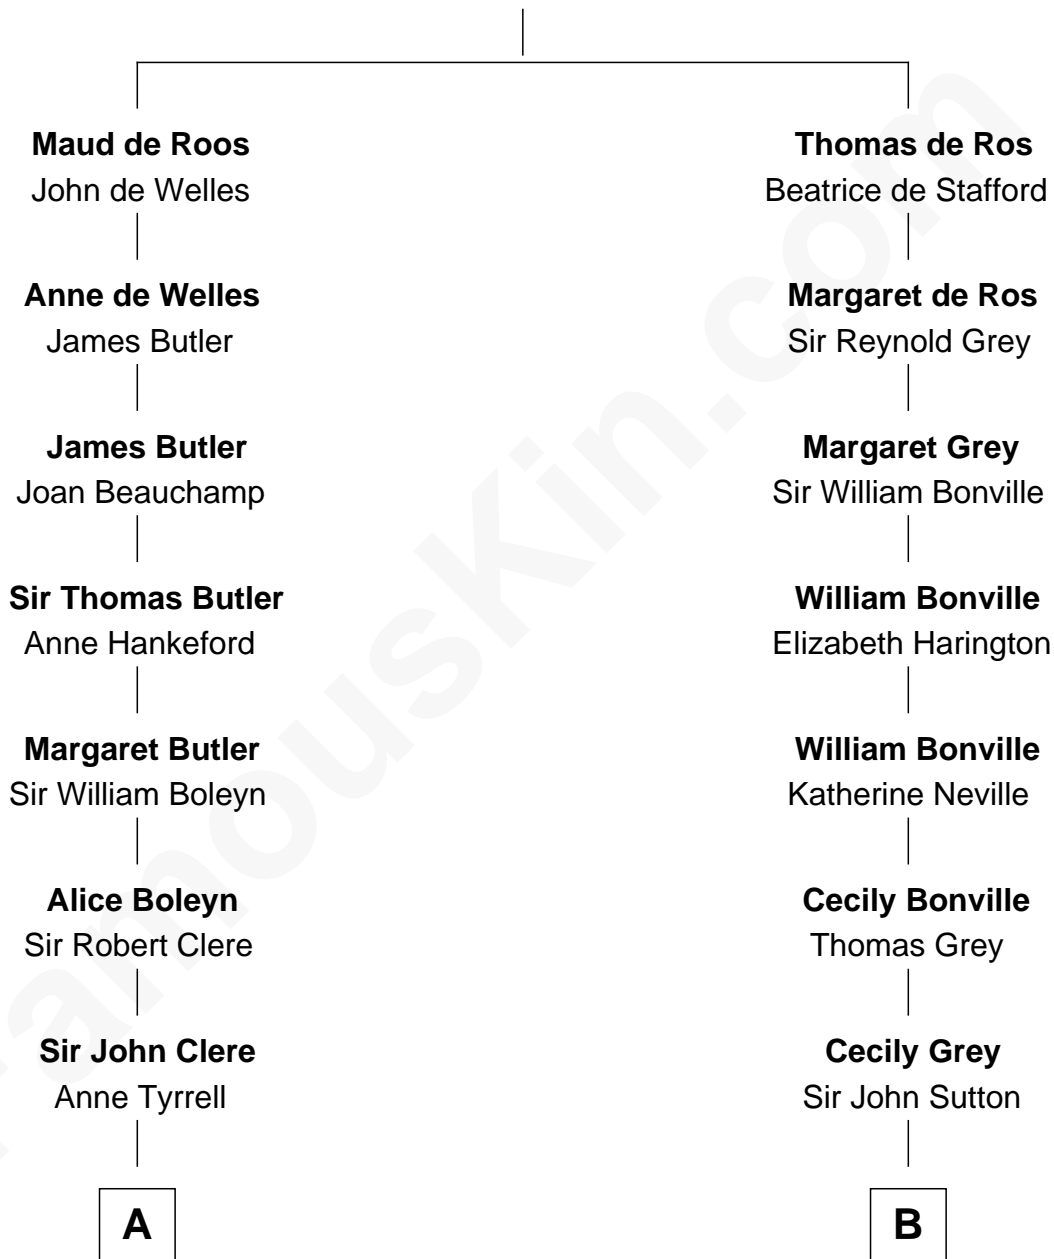

## Relationship Chart of Mamie (Doud) Eisenhower

*First Lady of President Dwight Eisenhower*

17th cousin 3 times removed of

**William Marsh Rice**  
*Founder of Rice University*

**Sir William de Ros**  
Margery de Badlesmere

**C**

—  
**Maria Riggs**

Eli Doud

—  
**Royal Houghton Doud**

Mary Cornelia Sheldon

—  
**John Sheldon Doud**

Elivera Mathilda Carlson

—  
**Mamie (Doud) Eisenhower**

*First Lady of Dwight Eisenhower*

FamousKin.com