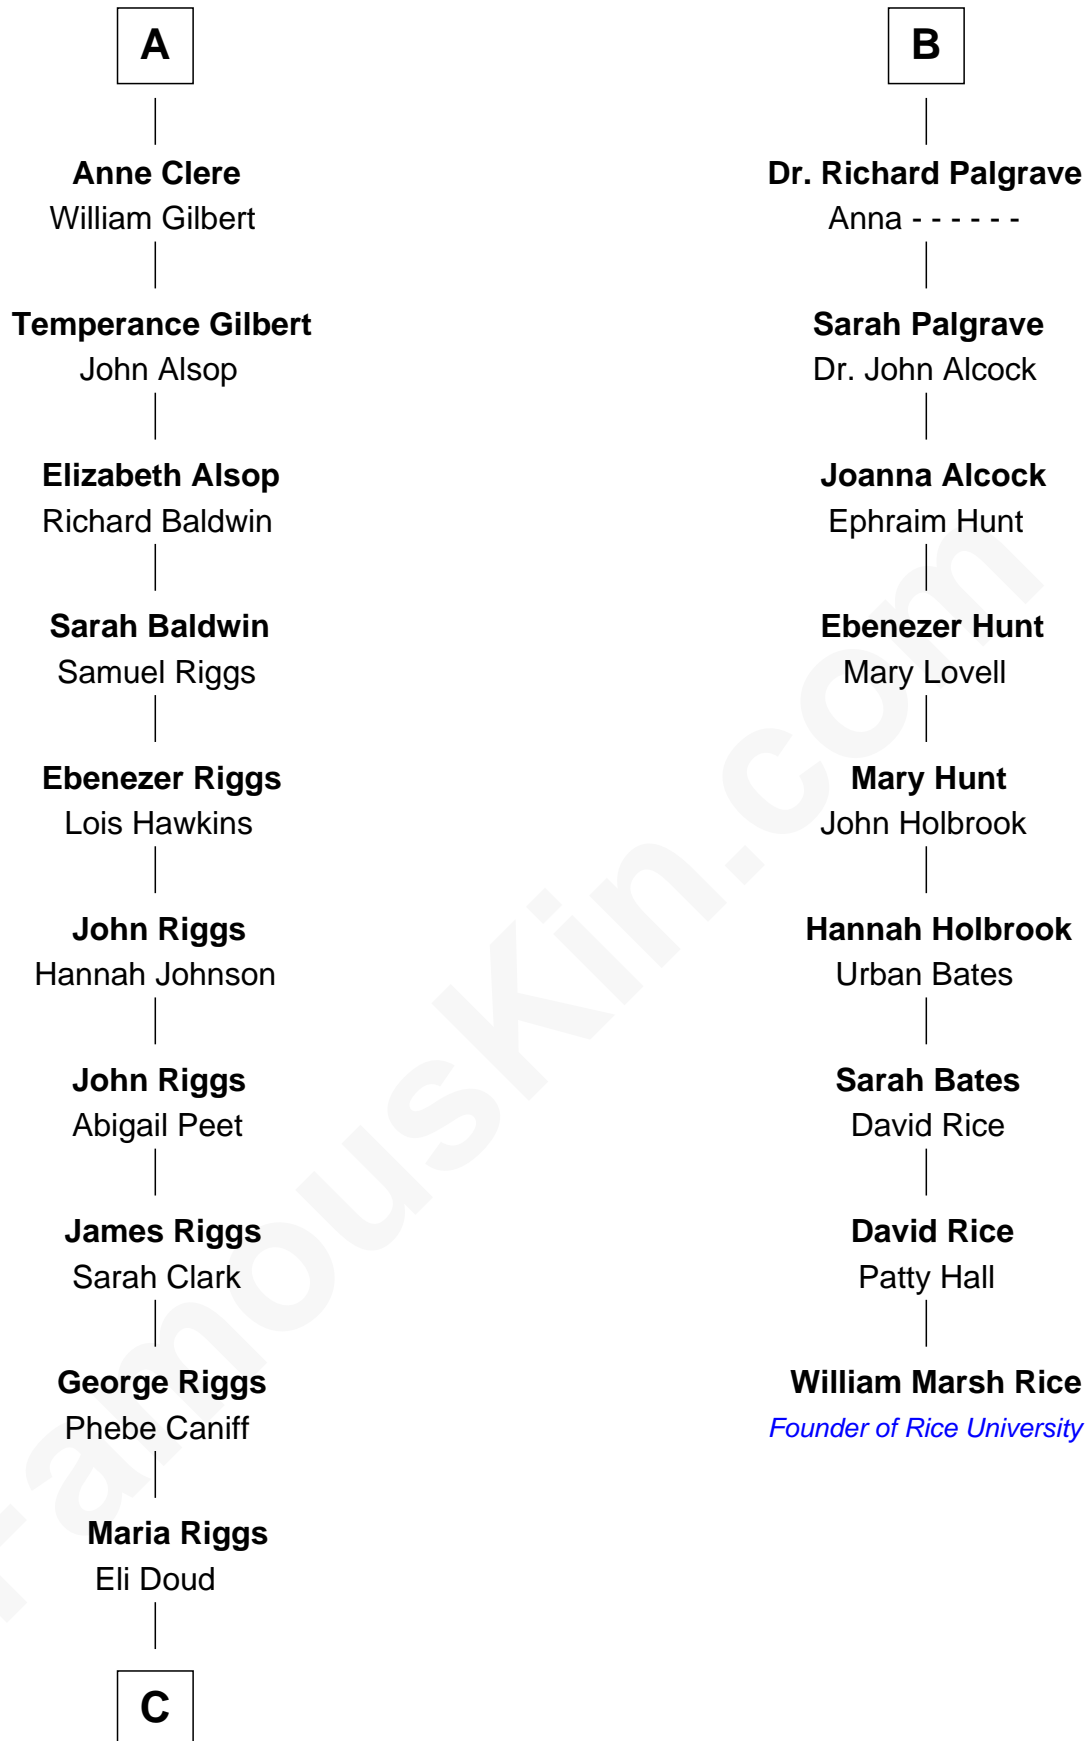

FamousKin.com

Relationship Chart of Mamie (Doud) Eisenhower

First Lady of President Dwight Eisenhower

15th cousin 4 times removed of

William Marsh Rice
Founder of Rice University

C

—
Royal Houghton Doud

Mary Cornelia Sheldon

—
John Sheldon Doud

Elivera Mathilda Carlson

—
Mamie (Doud) Eisenhower

First Lady of Dwight Eisenhower

FamousKin.com