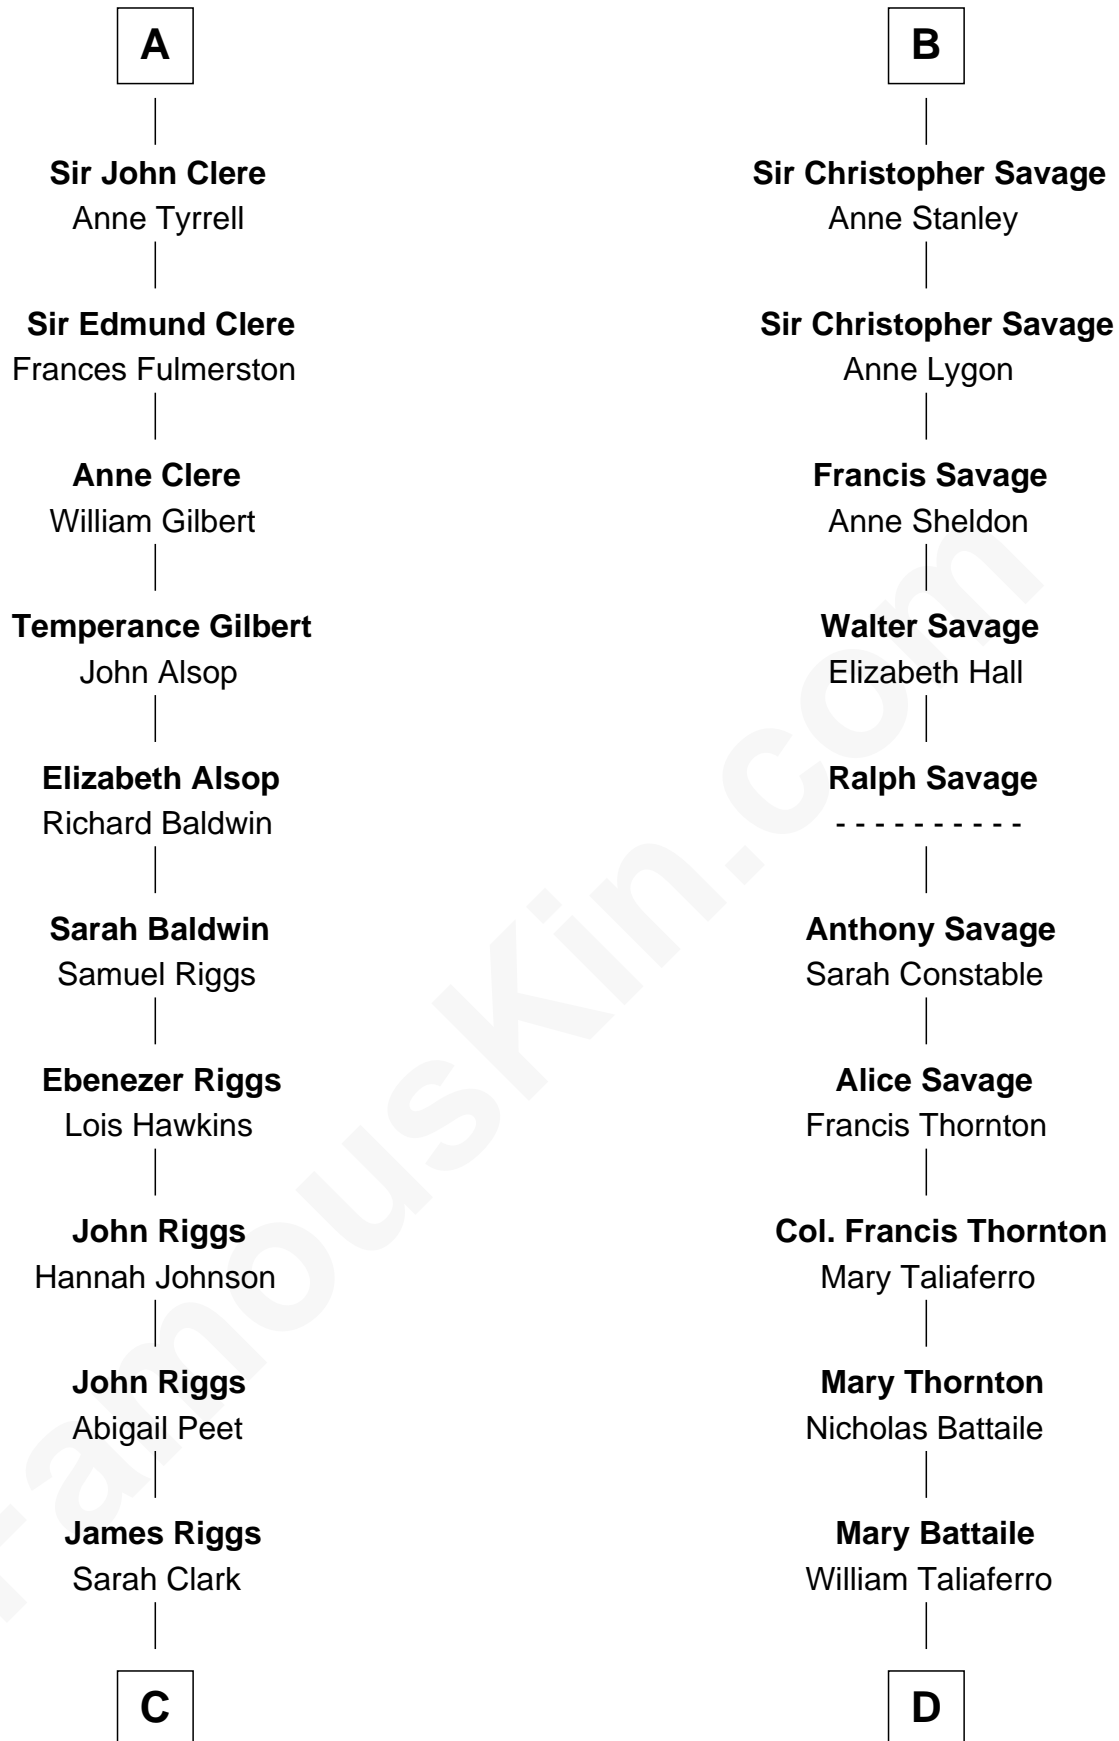

FamousKin.com

Relationship Chart of Mamie (Doud) Eisenhower

First Lady of President Dwight Eisenhower

21st cousin of

General George C. Marshall
Author of "The Marshall Plan"

C

George Riggs

Phebe Caniff

Maria Riggs

Eli Doud

Royal Houghton Doud

Mary Cornelia Sheldon

John Sheldon Doud

Elivera Mathilda Carlson

Mamie (Doud) Eisenhower

First Lady of Dwight Eisenhower