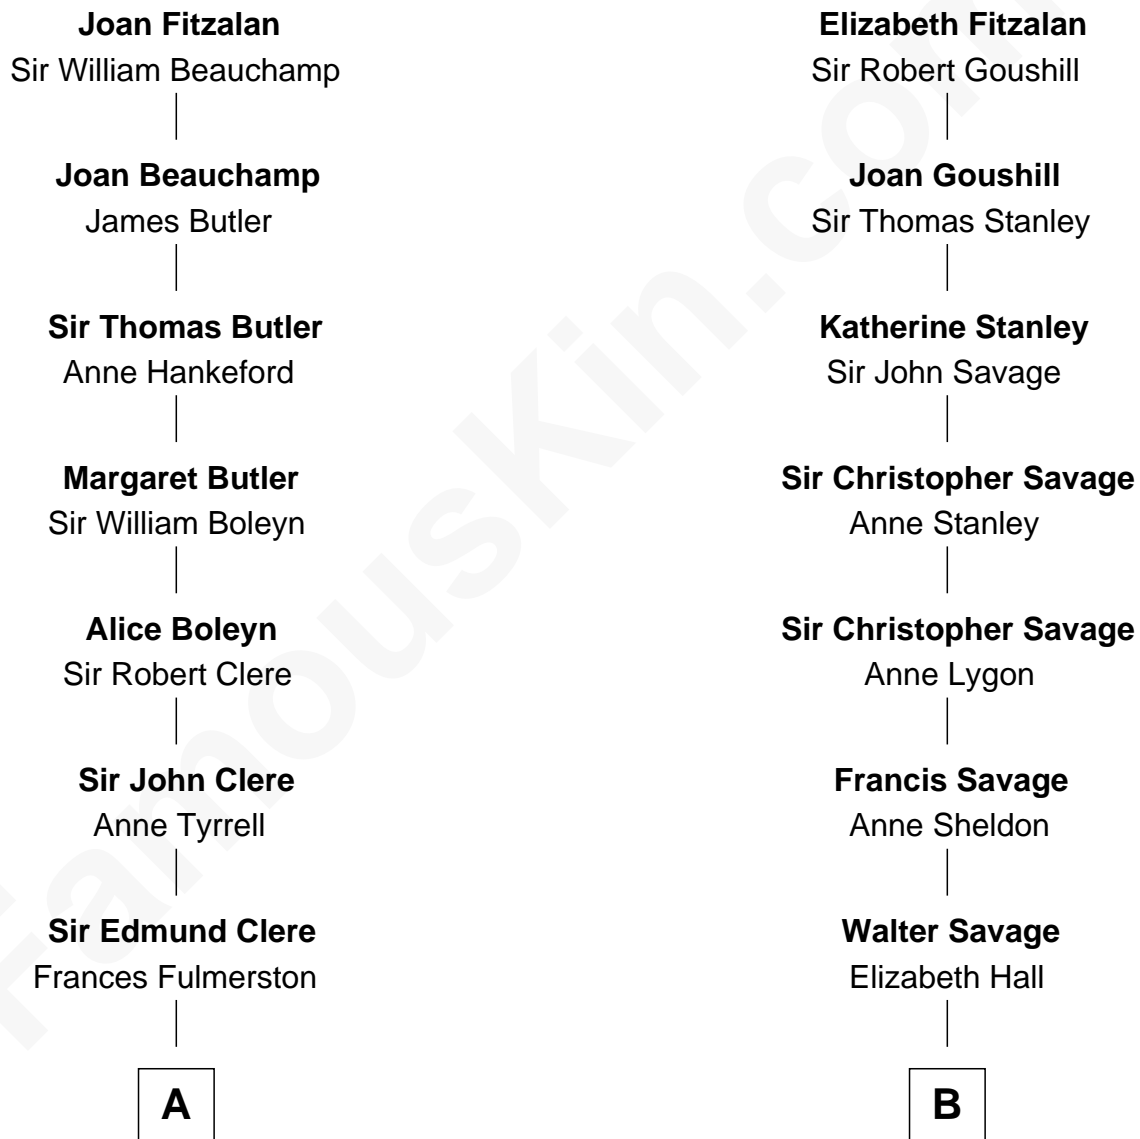

## Relationship Chart of Mamie (Doud) Eisenhower

*First Lady of President Dwight Eisenhower*

17th cousin 2 times removed of

## General George C. Marshall

*Author of "The Marshall Plan"*

**Sir Richard Fitzalan**

Elizabeth de Bohun

**C**

—  
**Royal Houghton Doud**

Mary Cornelia Sheldon

—  
**John Sheldon Doud**

Elivera Mathilda Carlson

—  
**Mamie (Doud) Eisenhower**

*First Lady of Dwight Eisenhower*

FamousKin.com