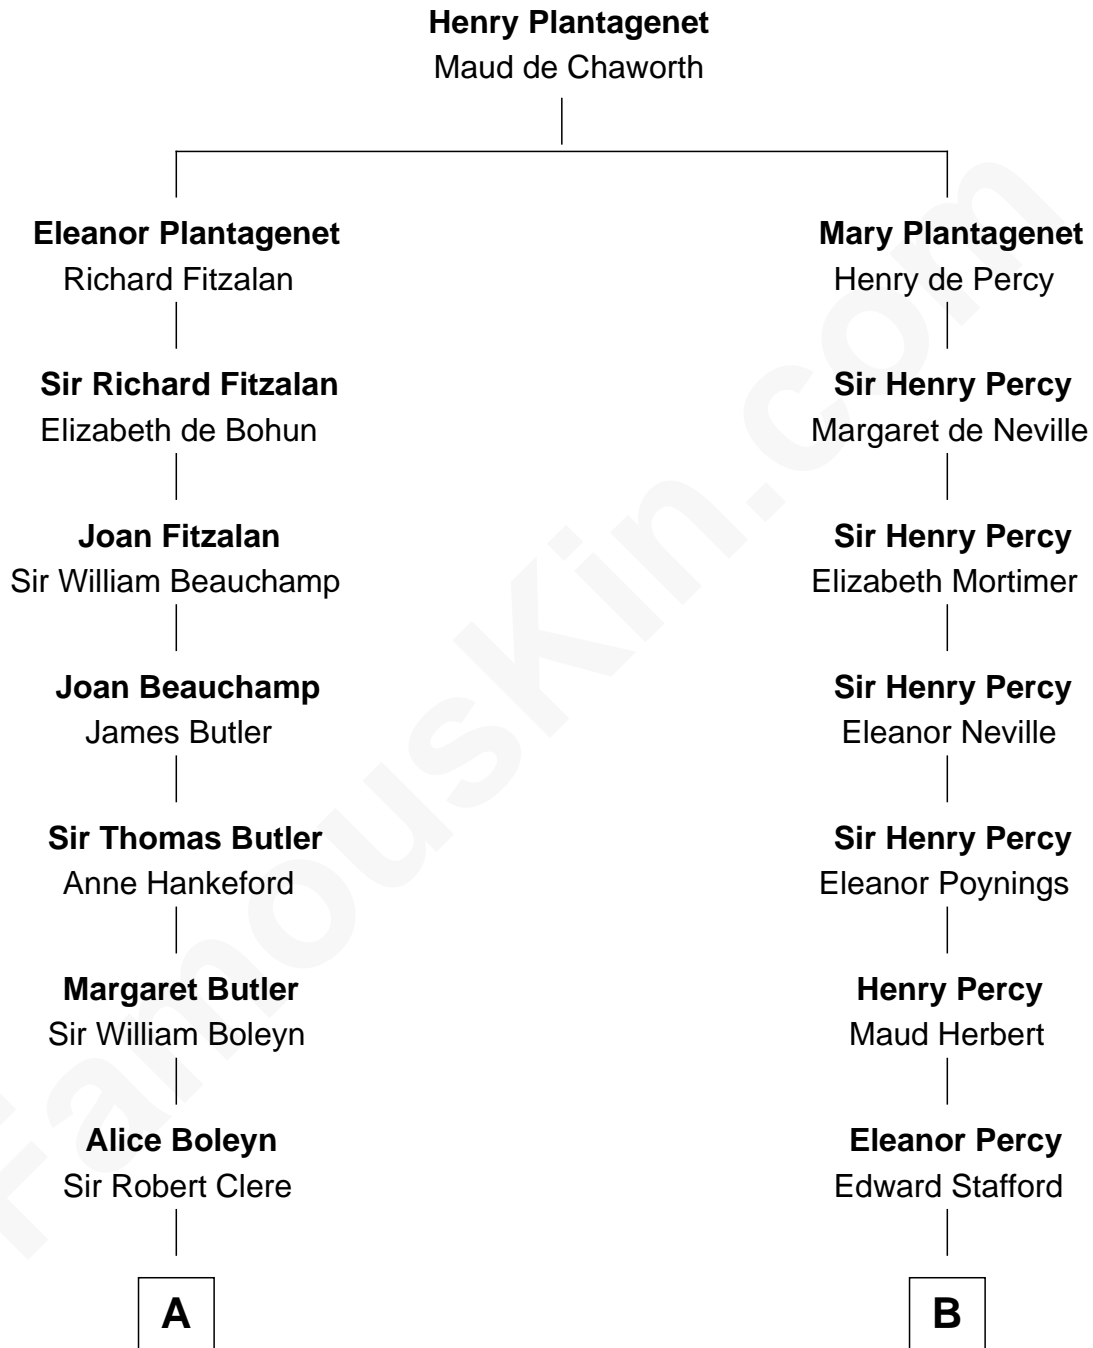

FamousKin.com

Relationship Chart of Mamie (Doud) Eisenhower

First Lady of President Dwight Eisenhower

20th cousin 1 time removed of

Harry F. Byrd

50th Governor of Virginia

C

George Riggs

Phebe Caniff

Maria Riggs

Eli Doud

Royal Houghton Doud

Mary Cornelia Sheldon

John Sheldon Doud

Elivera Mathilda Carlson

Mamie (Doud) Eisenhower

First Lady of Dwight Eisenhower

D

Richard Evelyn Byrd

Anne Harrison

Col. William Byrd

Jane Meriwether Rivers

Richard Evelyn Byrd

Eleanor Bolling Flood