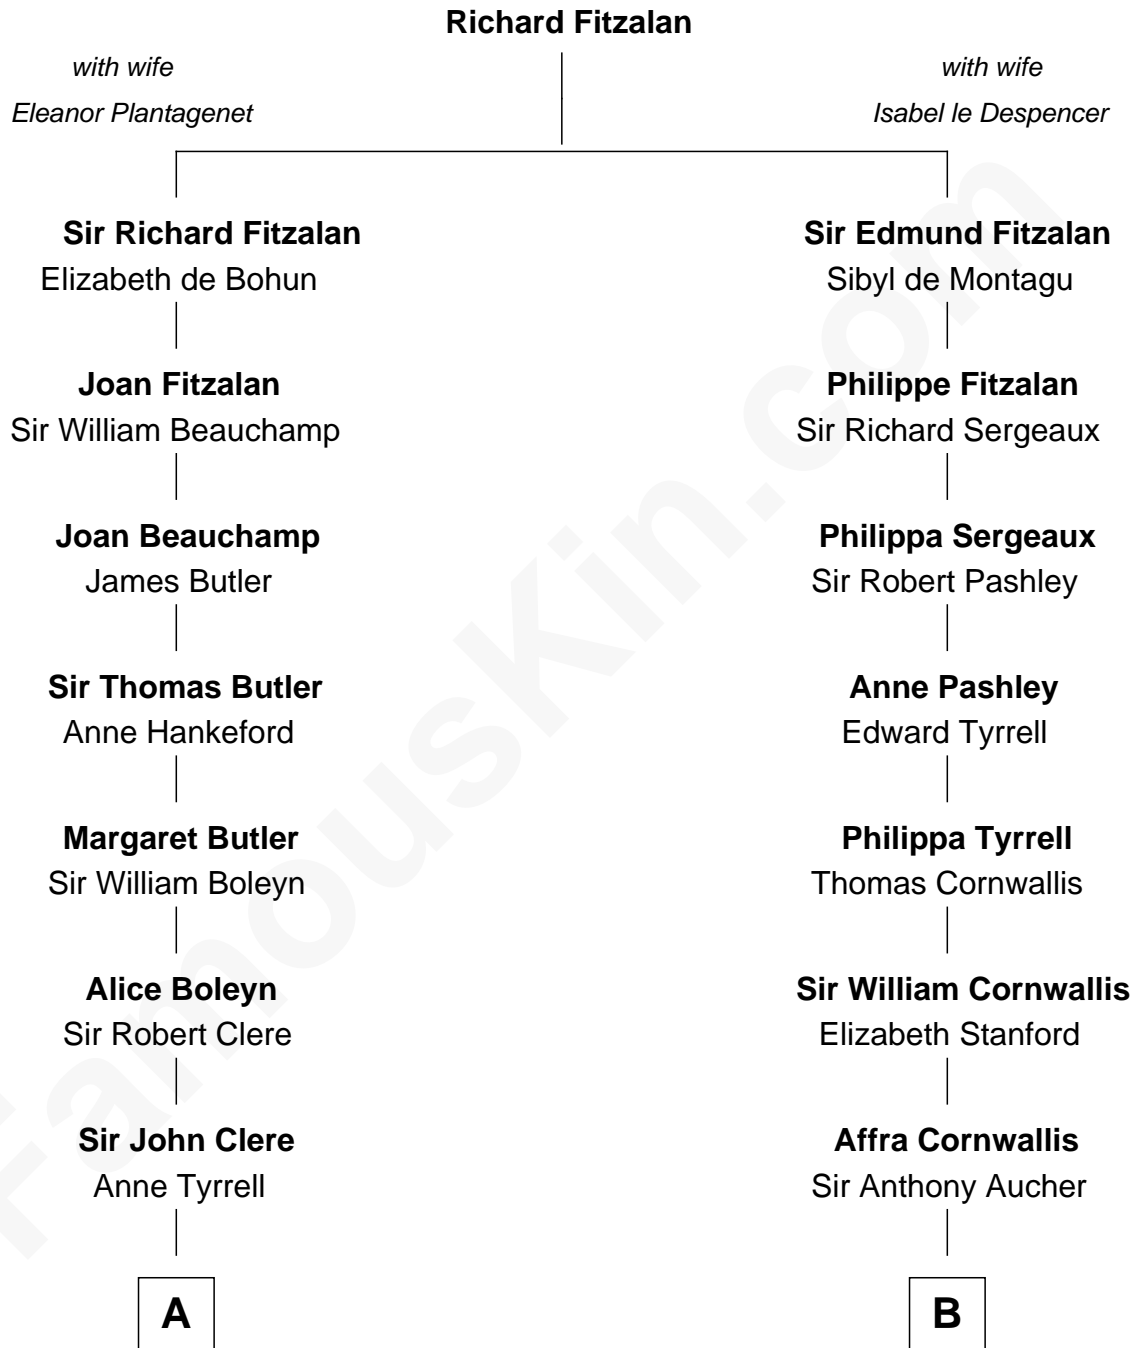

# FamousKin.com

## Relationship Chart of Mamie (Doud) Eisenhower

*First Lady of President Dwight Eisenhower*

20th cousin 1 time removed of

**Harry F. Byrd**

*50th Governor of Virginia*

**C**

**Maria Riggs**  
Eli Doud

**Royal Houghton Doud**  
Mary Cornelia Sheldon

**John Sheldon Doud**  
Elivera Mathilda Carlson

**Mamie (Doud) Eisenhower**  
*First Lady of Dwight Eisenhower*

**D**

**Eliza Bolling West**  
Dr. Joel Walker Flood

**Col. Henry De La Warr Flood**  
Mary Elizabeth Trent