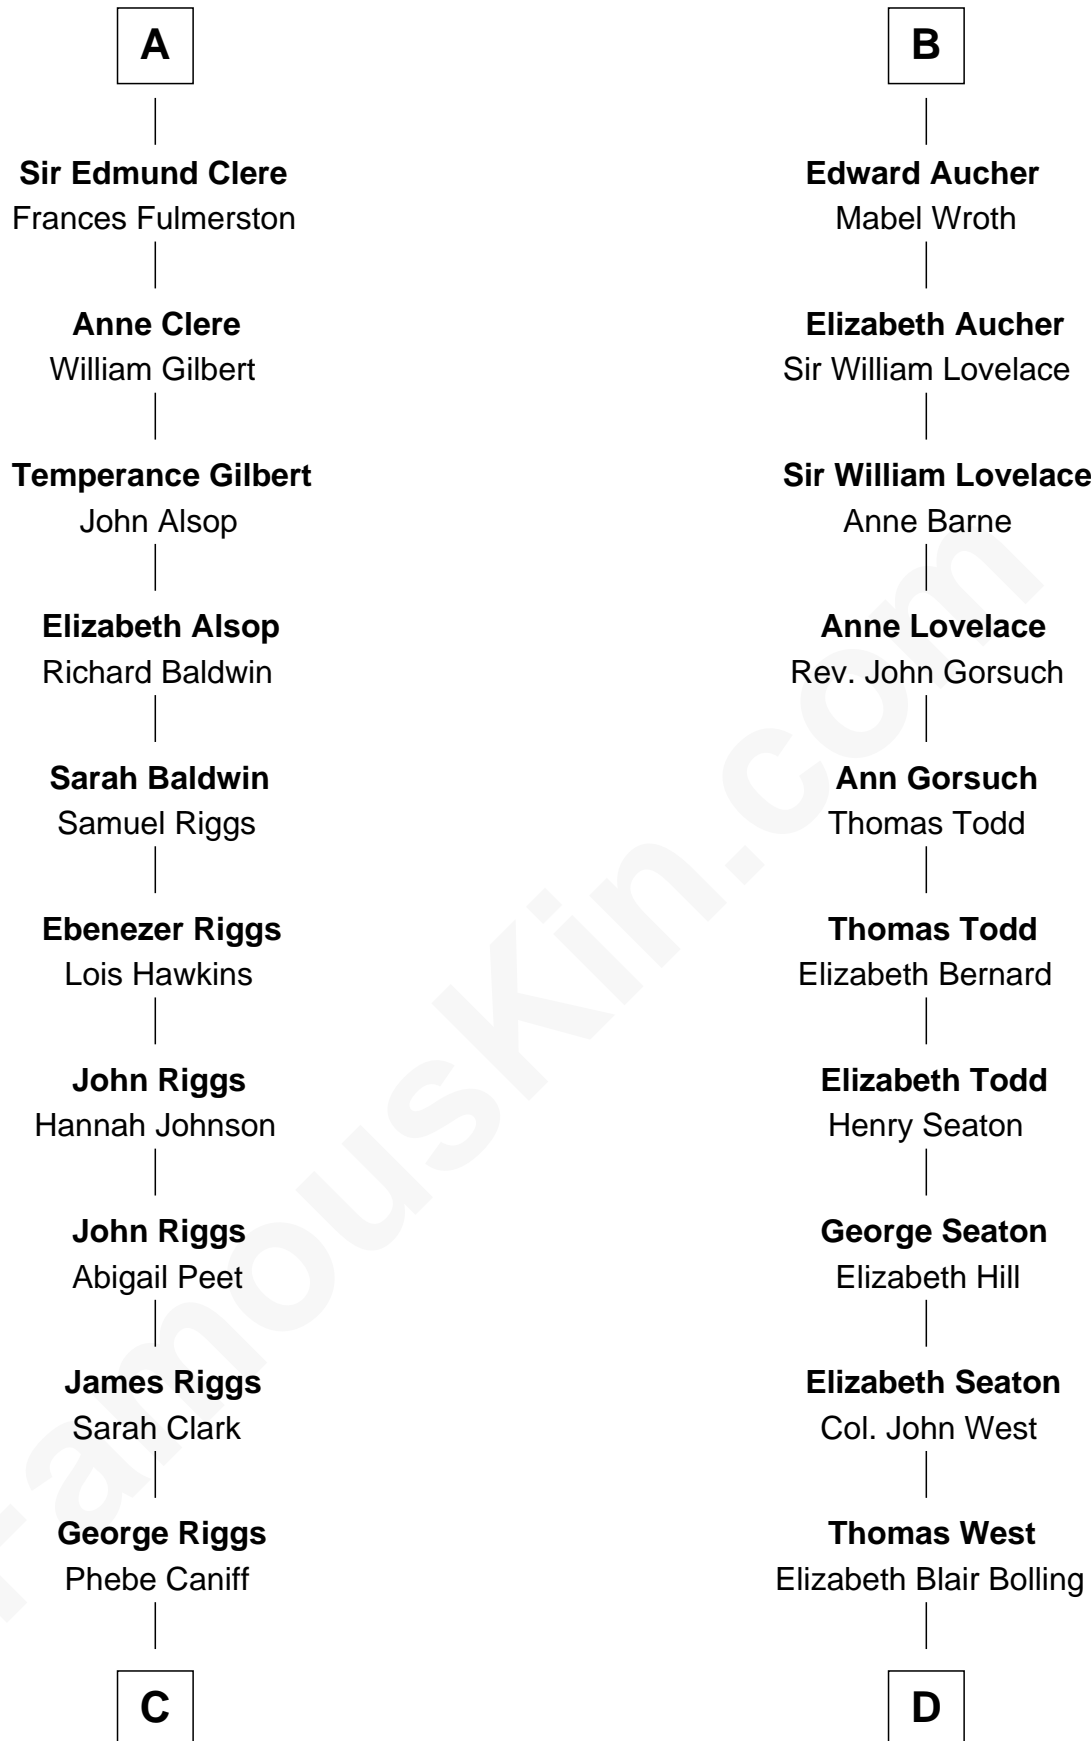

## Relationship Chart of Mamie (Doud) Eisenhower

*First Lady of President Dwight Eisenhower*

20th cousin 1 time removed of

**Harry F. Byrd**

*50th Governor of Virginia*

**C**

**Maria Riggs**  
Eli Doud

**Royal Houghton Doud**  
Mary Cornelia Sheldon

**John Sheldon Doud**  
Elivera Mathilda Carlson

**Mamie (Doud) Eisenhower**  
*First Lady of Dwight Eisenhower*

**D**

**Eliza Bolling West**  
Dr. Joel Walker Flood

**Col. Henry De La Warr Flood**  
Mary Elizabeth Trent