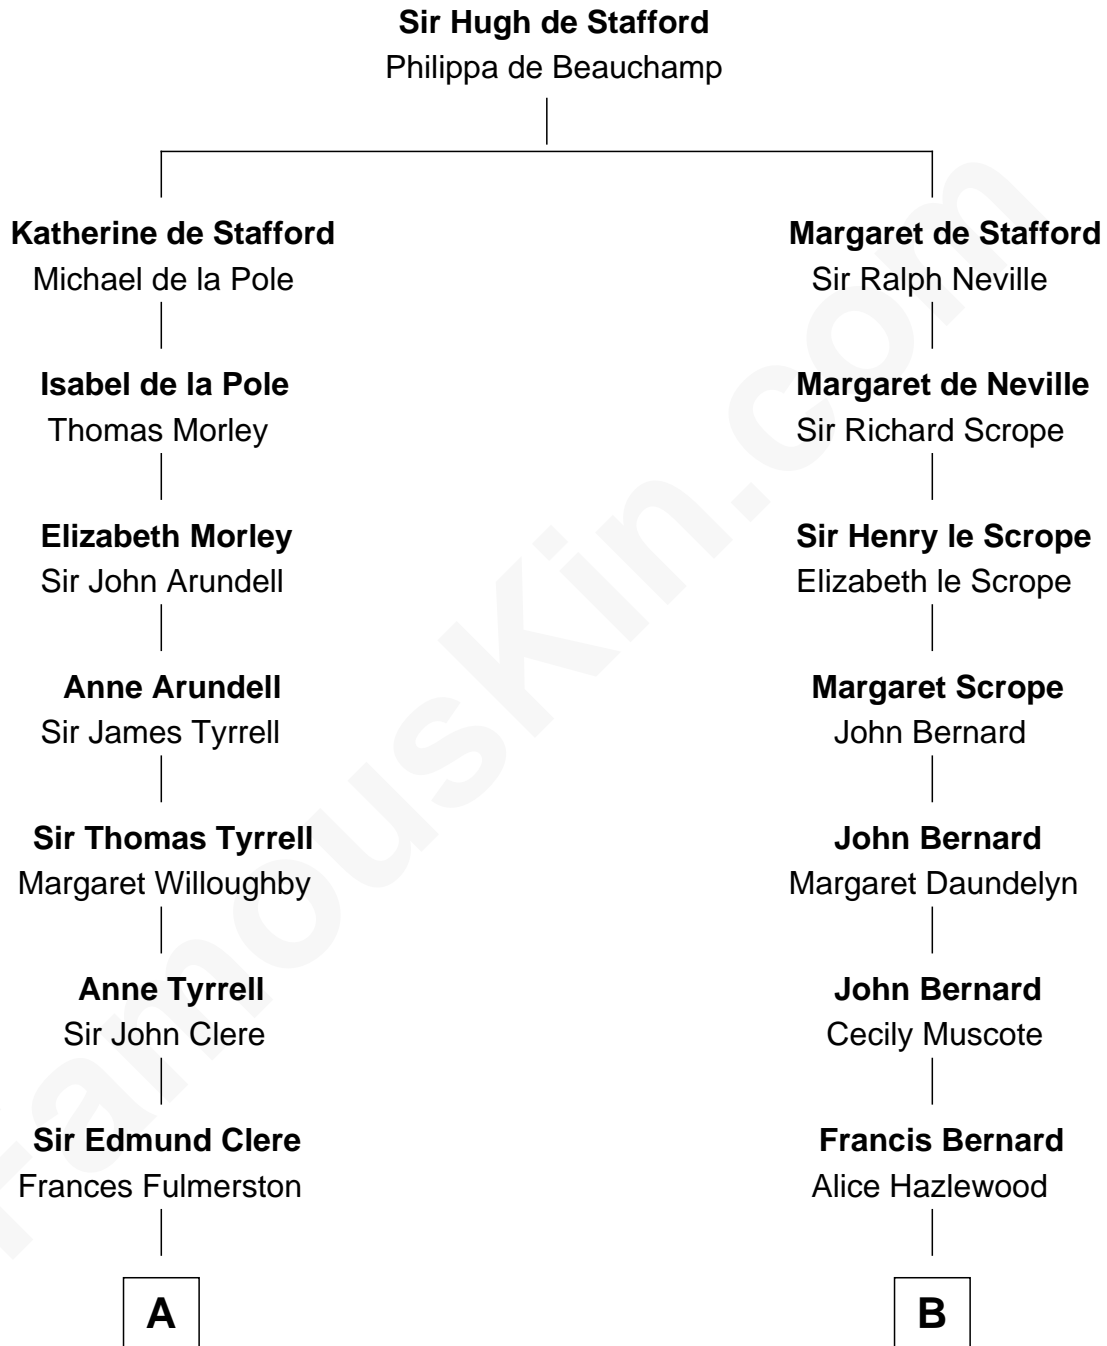

# FamousKin.com

## Relationship Chart of Mamie (Doud) Eisenhower

*First Lady of President Dwight Eisenhower*

16th cousin 3 times removed of

**Harry F. Byrd**

*50th Governor of Virginia*

C

—  
**Royal Houghton Doud**

Mary Cornelia Sheldon

—  
**John Sheldon Doud**

Elivera Mathilda Carlson

—  
**Mamie (Doud) Eisenhower**

*First Lady of Dwight Eisenhower*

FamousKin.com