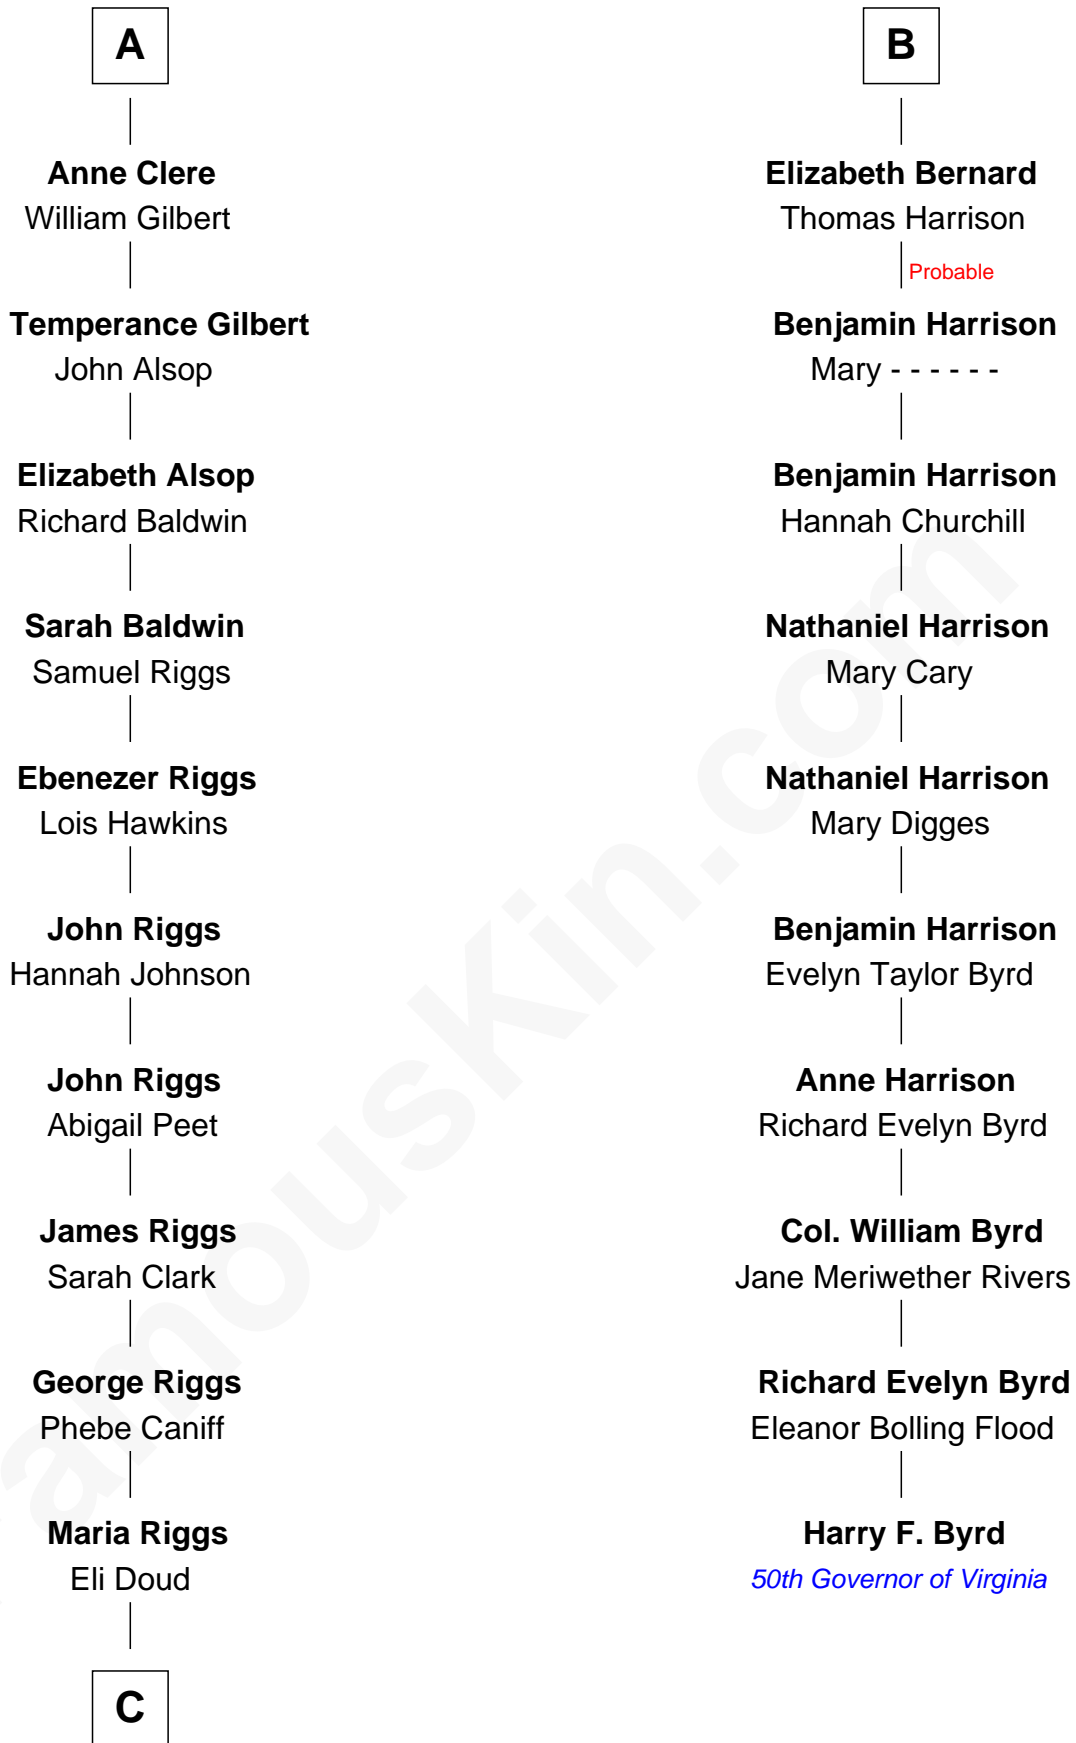

## Relationship Chart of Mamie (Doud) Eisenhower

*First Lady of President Dwight Eisenhower*

16th cousin 3 times removed of

**Harry F. Byrd**

*50th Governor of Virginia*

C

—  
**Royal Houghton Doud**

Mary Cornelia Sheldon

—  
**John Sheldon Doud**

Elivera Mathilda Carlson

—  
**Mamie (Doud) Eisenhower**

*First Lady of Dwight Eisenhower*

FamousKin.com