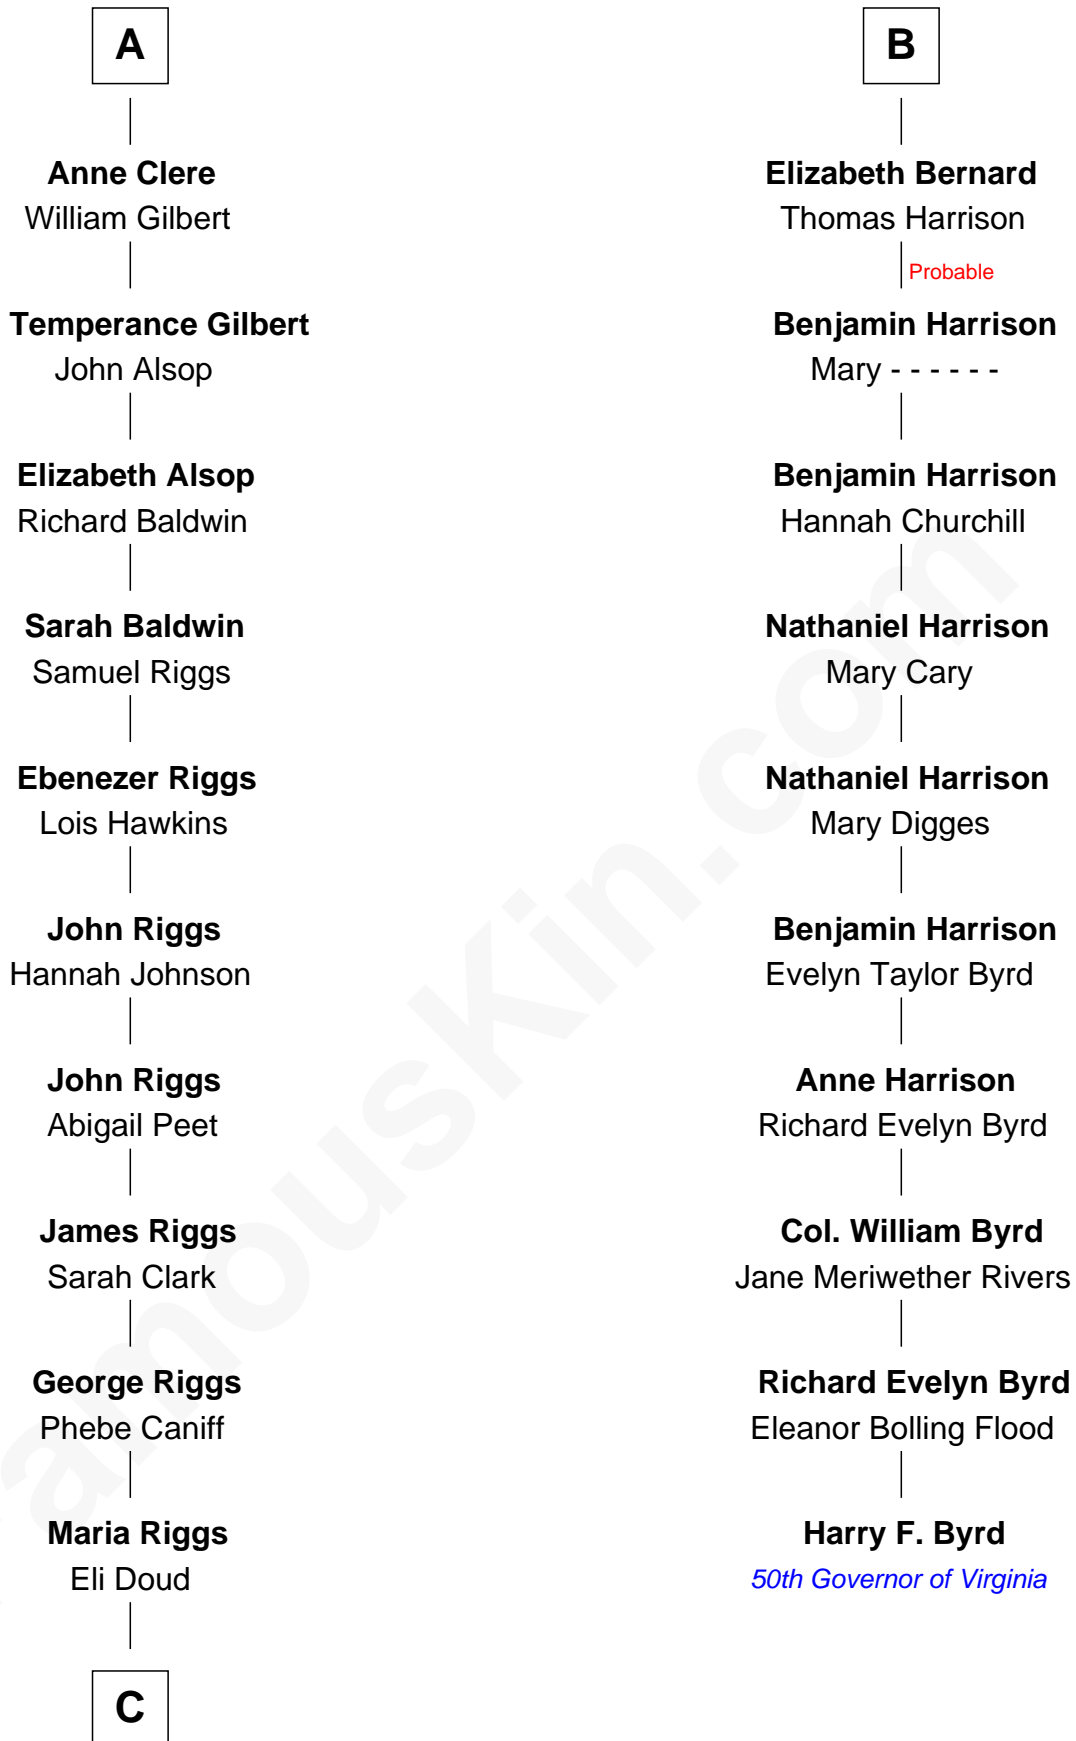

## Relationship Chart of Mamie (Doud) Eisenhower

*First Lady of President Dwight Eisenhower*

16th cousin 3 times removed of

**Harry F. Byrd**

*50th Governor of Virginia*

**John de Welles**

Maud de Roos

**Anne de Welles**

Sir Robert Clere

**Sir John Clere**

Anne Tyrrell

**Sir Edmund Clere**

Frances Fulmerston

**A**

**Margery de Welles**

Stephen le Scrope

**John le Scrope**

Elizabeth Chaworth

**Elizabeth le Scrope**

Sir Henry le Scrope

**Margaret Scrope**

John Bernard

**John Bernard**

Margaret Daundelyn

**John Bernard**

Cecily Muscote

**Francis Bernard**

Alice Hazlewood

**B**

C

—  
**Royal Houghton Doud**

Mary Cornelia Sheldon