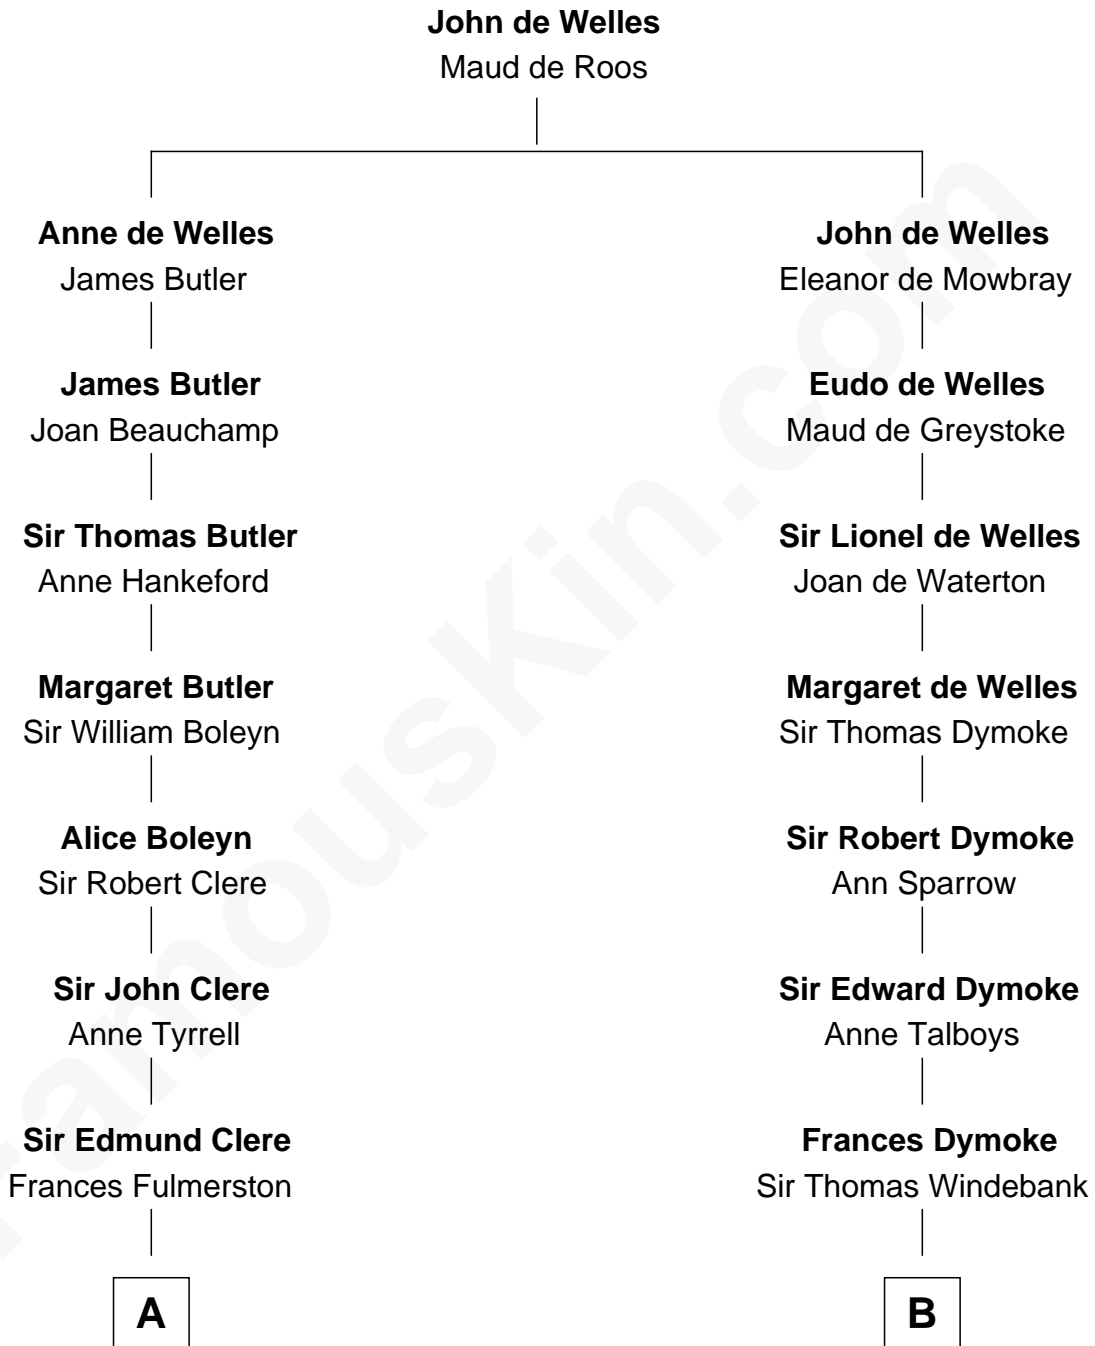

FamousKin.com

Relationship Chart of Mamie (Doud) Eisenhower

First Lady of President Dwight Eisenhower

13th cousin 6 times removed of

Meriwether Lewis

Lewis and Clark Expedition

C

—
Royal Houghton Doud

Mary Cornelia Sheldon

—
John Sheldon Doud

Elivera Mathilda Carlson

—
Mamie (Doud) Eisenhower

First Lady of Dwight Eisenhower

FamousKin.com