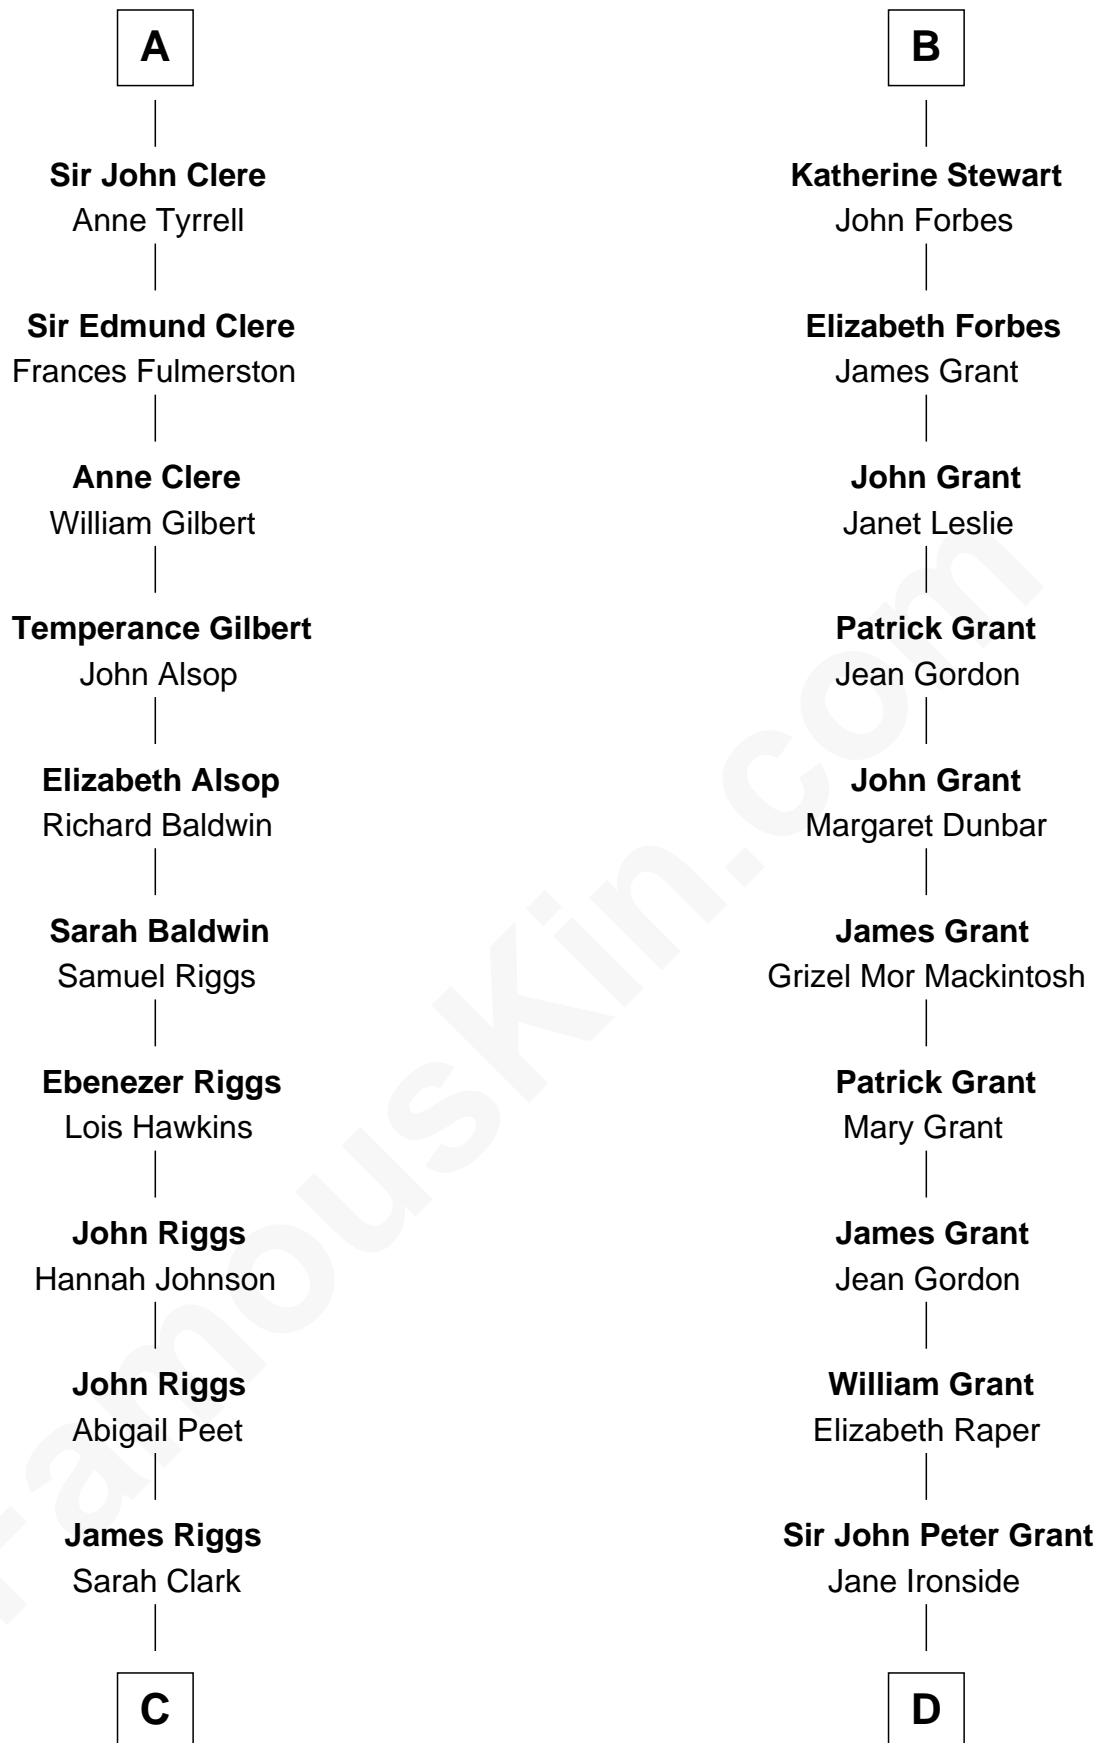

## Relationship Chart of Mamie (Doud) Eisenhower

*First Lady of President Dwight Eisenhower*

19th cousin 2 times removed of

**Lytton Strachey**

*Author and Co-Founder of Bloomsbury Group*

**C**

**George Riggs**

Phebe Caniff

**Maria Riggs**

Eli Doud

**Royal Houghton Doud**

Mary Cornelia Sheldon

**John Sheldon Doud**

Elivera Mathilda Carlson

**Mamie (Doud) Eisenhower**