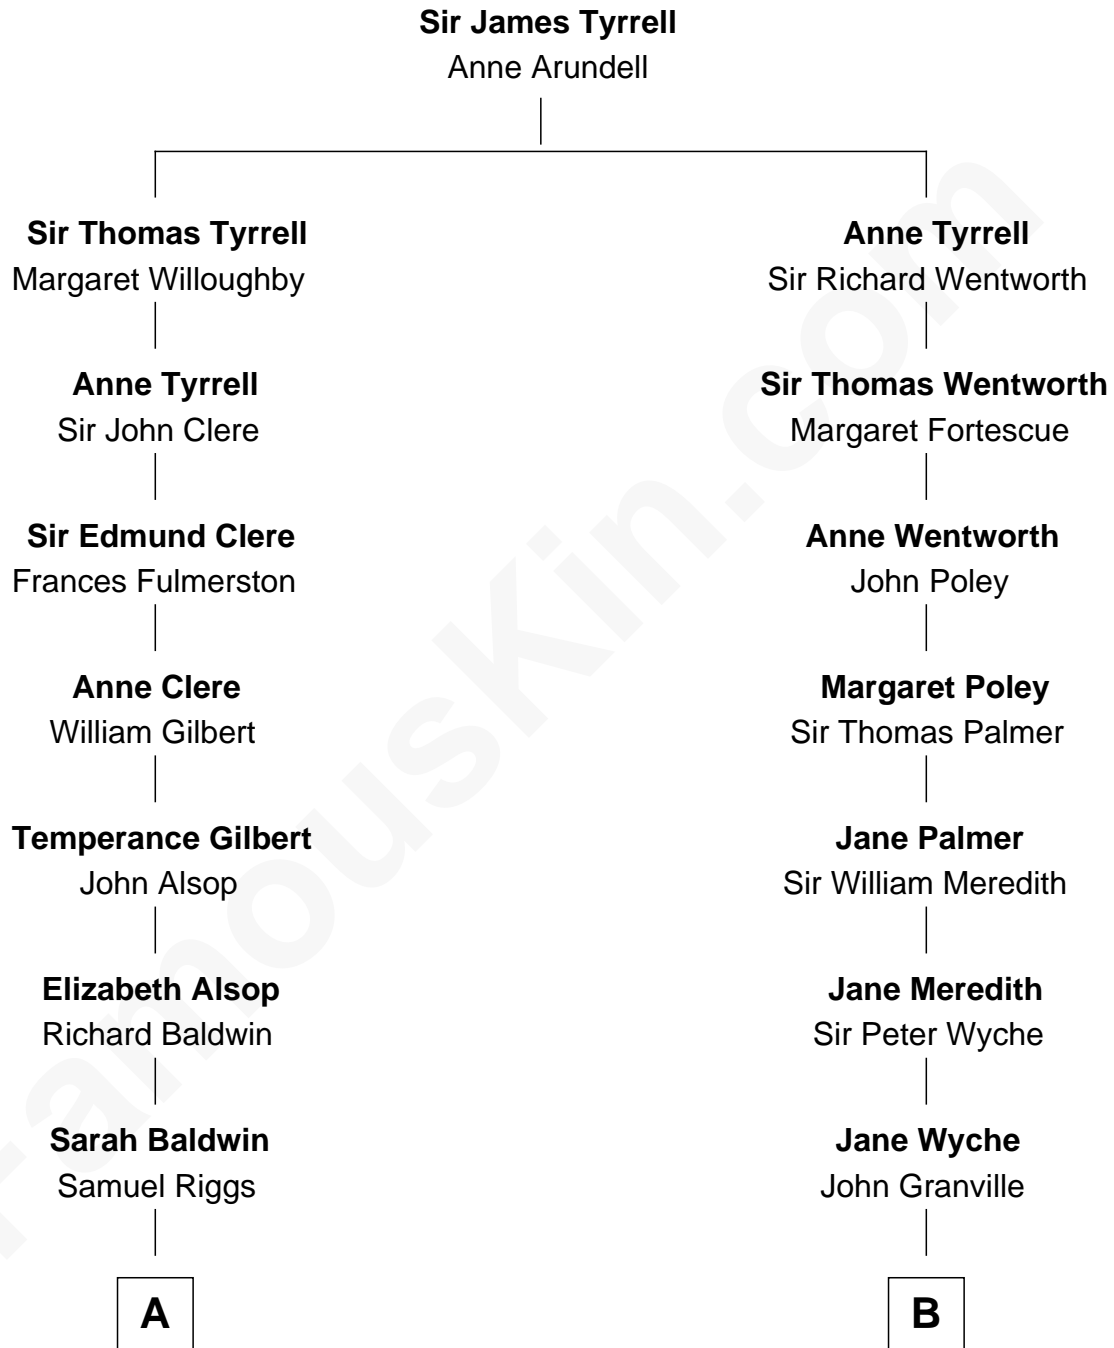

FamousKin.com

Relationship Chart of Mamie (Doud) Eisenhower

First Lady of President Dwight Eisenhower

15th cousin 3 times removed of

Sarah Ferguson
Duchess of York

C

Ronald Ivor Ferguson

Susan Mary Wright

Sarah Ferguson

Duchess of York

FamousKin.com