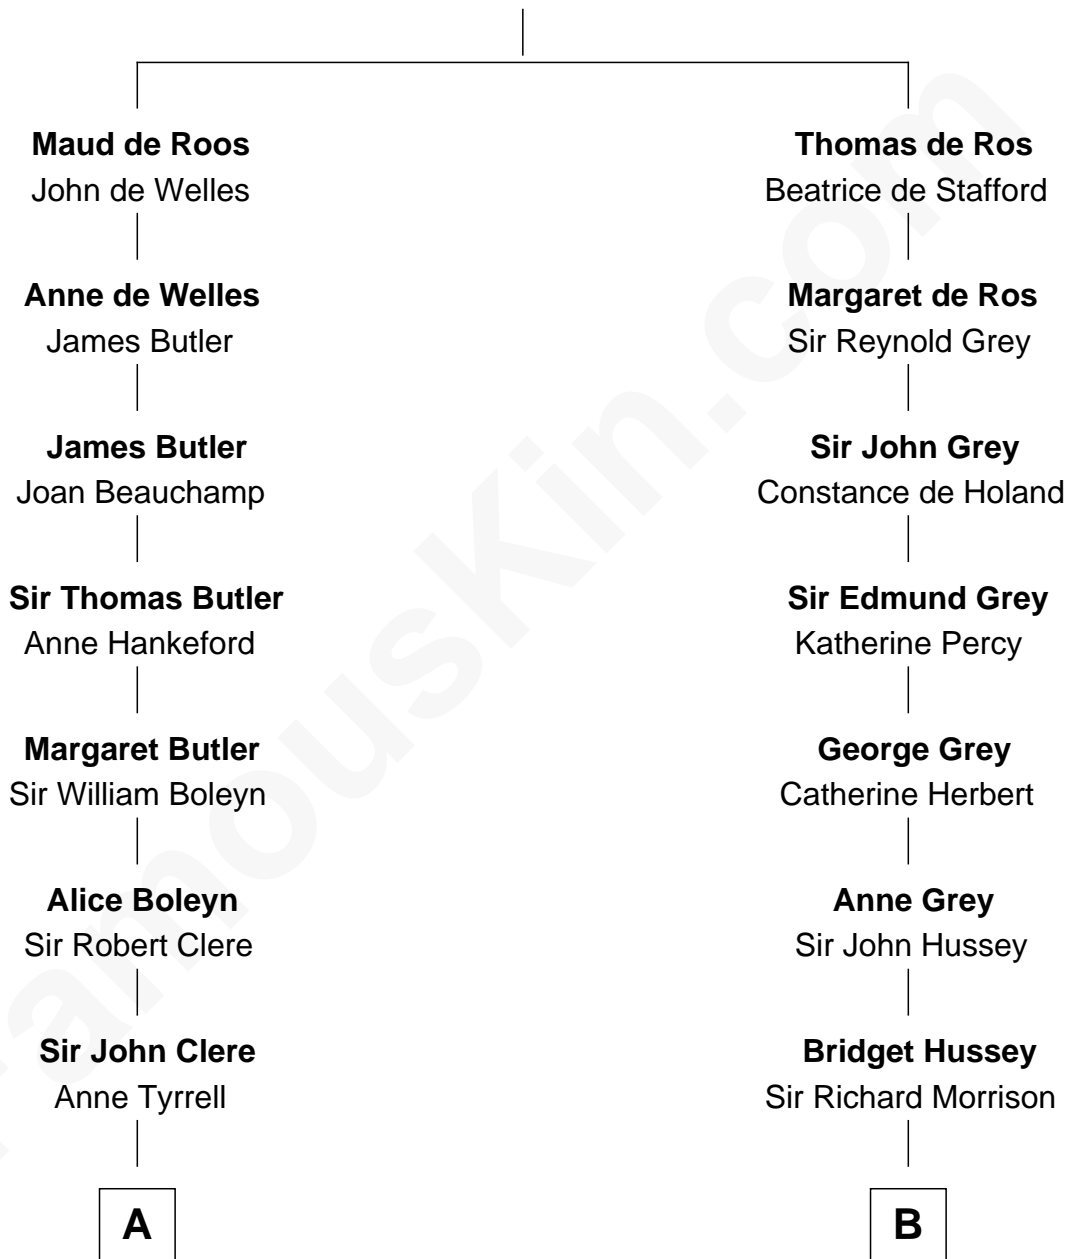

## Relationship Chart of Mamie (Doud) Eisenhower

*First Lady of President Dwight Eisenhower*

12th cousin 8 times removed of

**George Clinton**

*4th U.S. Vice President*

**Sir William de Ros**  
Margery de Badlesmere

**C**

—  
**Maria Riggs**

Eli Doud

—  
**Royal Houghton Doud**

Mary Cornelia Sheldon

—  
**John Sheldon Doud**

Elivera Mathilda Carlson

—  
**Mamie (Doud) Eisenhower**

*First Lady of Dwight Eisenhower*

FamousKin.com