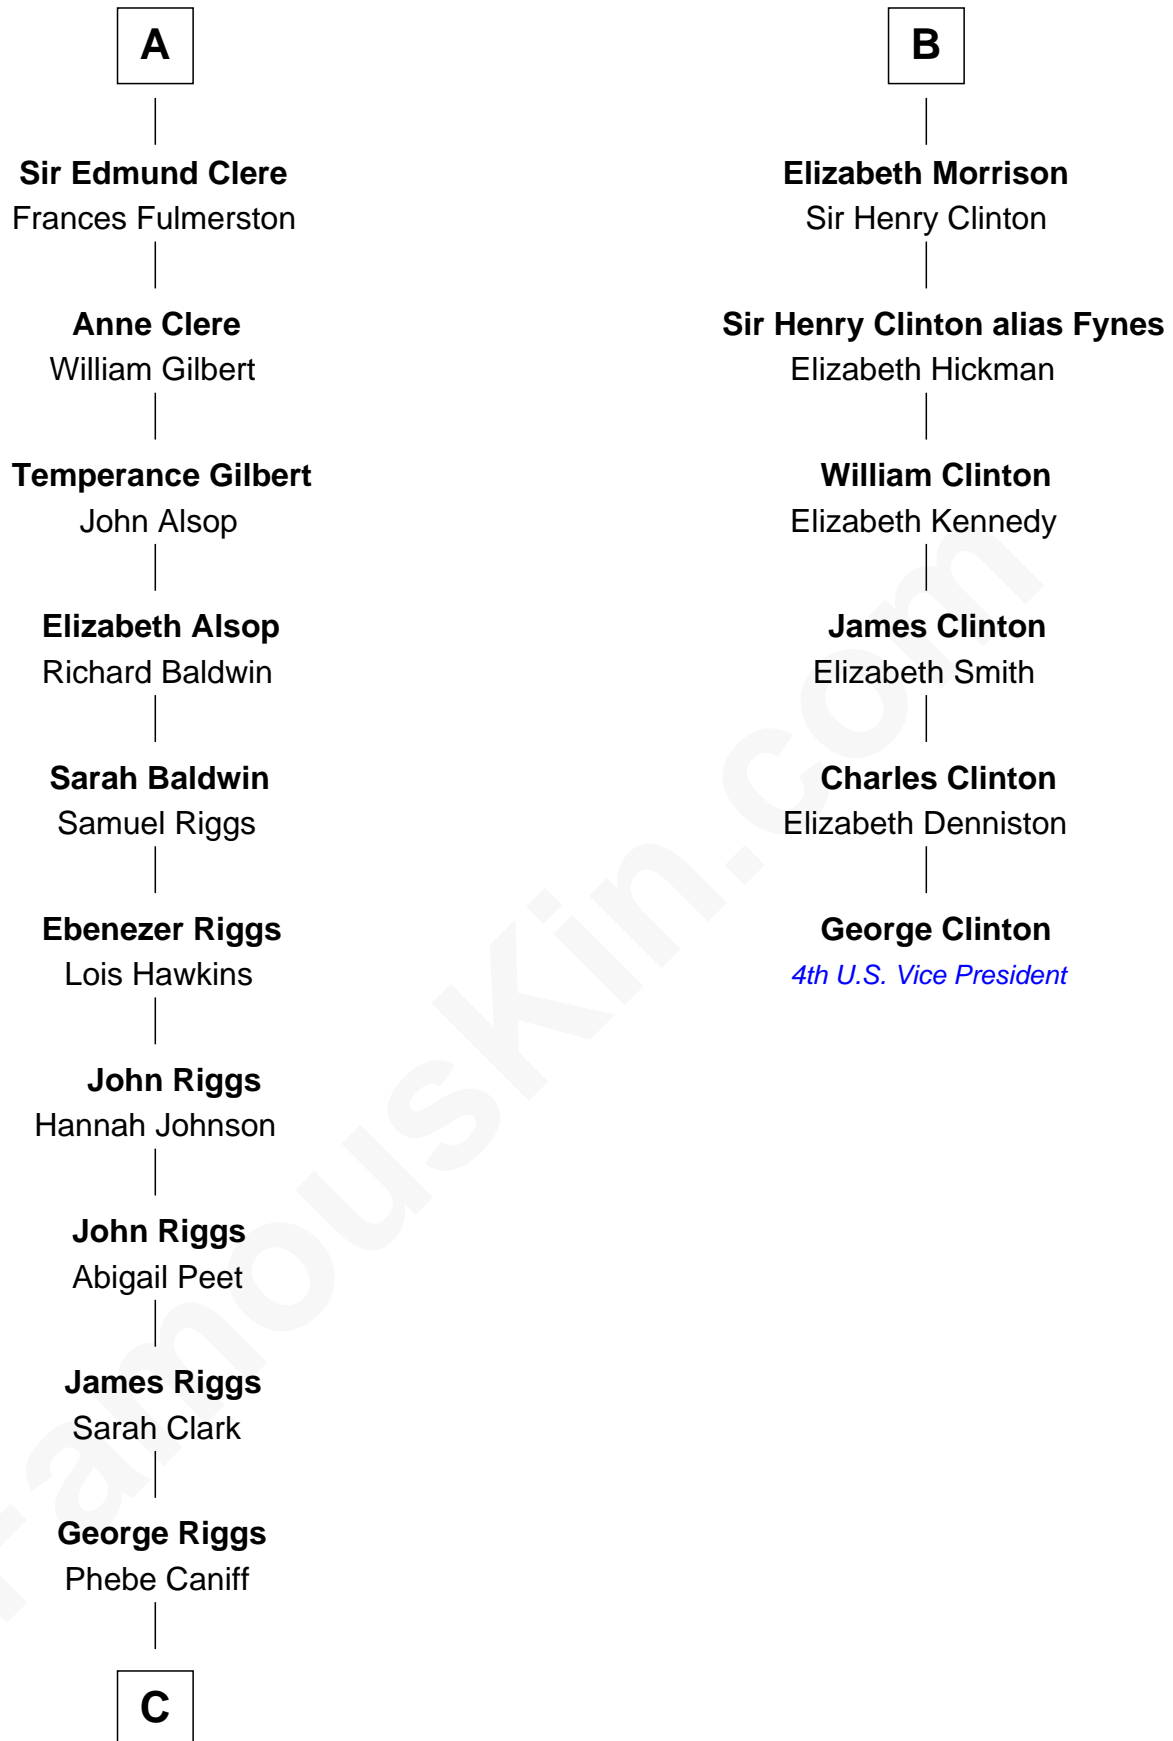

## Relationship Chart of Mamie (Doud) Eisenhower

*First Lady of President Dwight Eisenhower*

12th cousin 8 times removed of

**George Clinton**

*4th U.S. Vice President*

**Sir William de Ros**  
Margery de Badlesmere

**C**

—  
**Maria Riggs**

Eli Doud

—  
**Royal Houghton Doud**

Mary Cornelia Sheldon

—  
**John Sheldon Doud**

Elivera Mathilda Carlson

—  
**Mamie (Doud) Eisenhower**