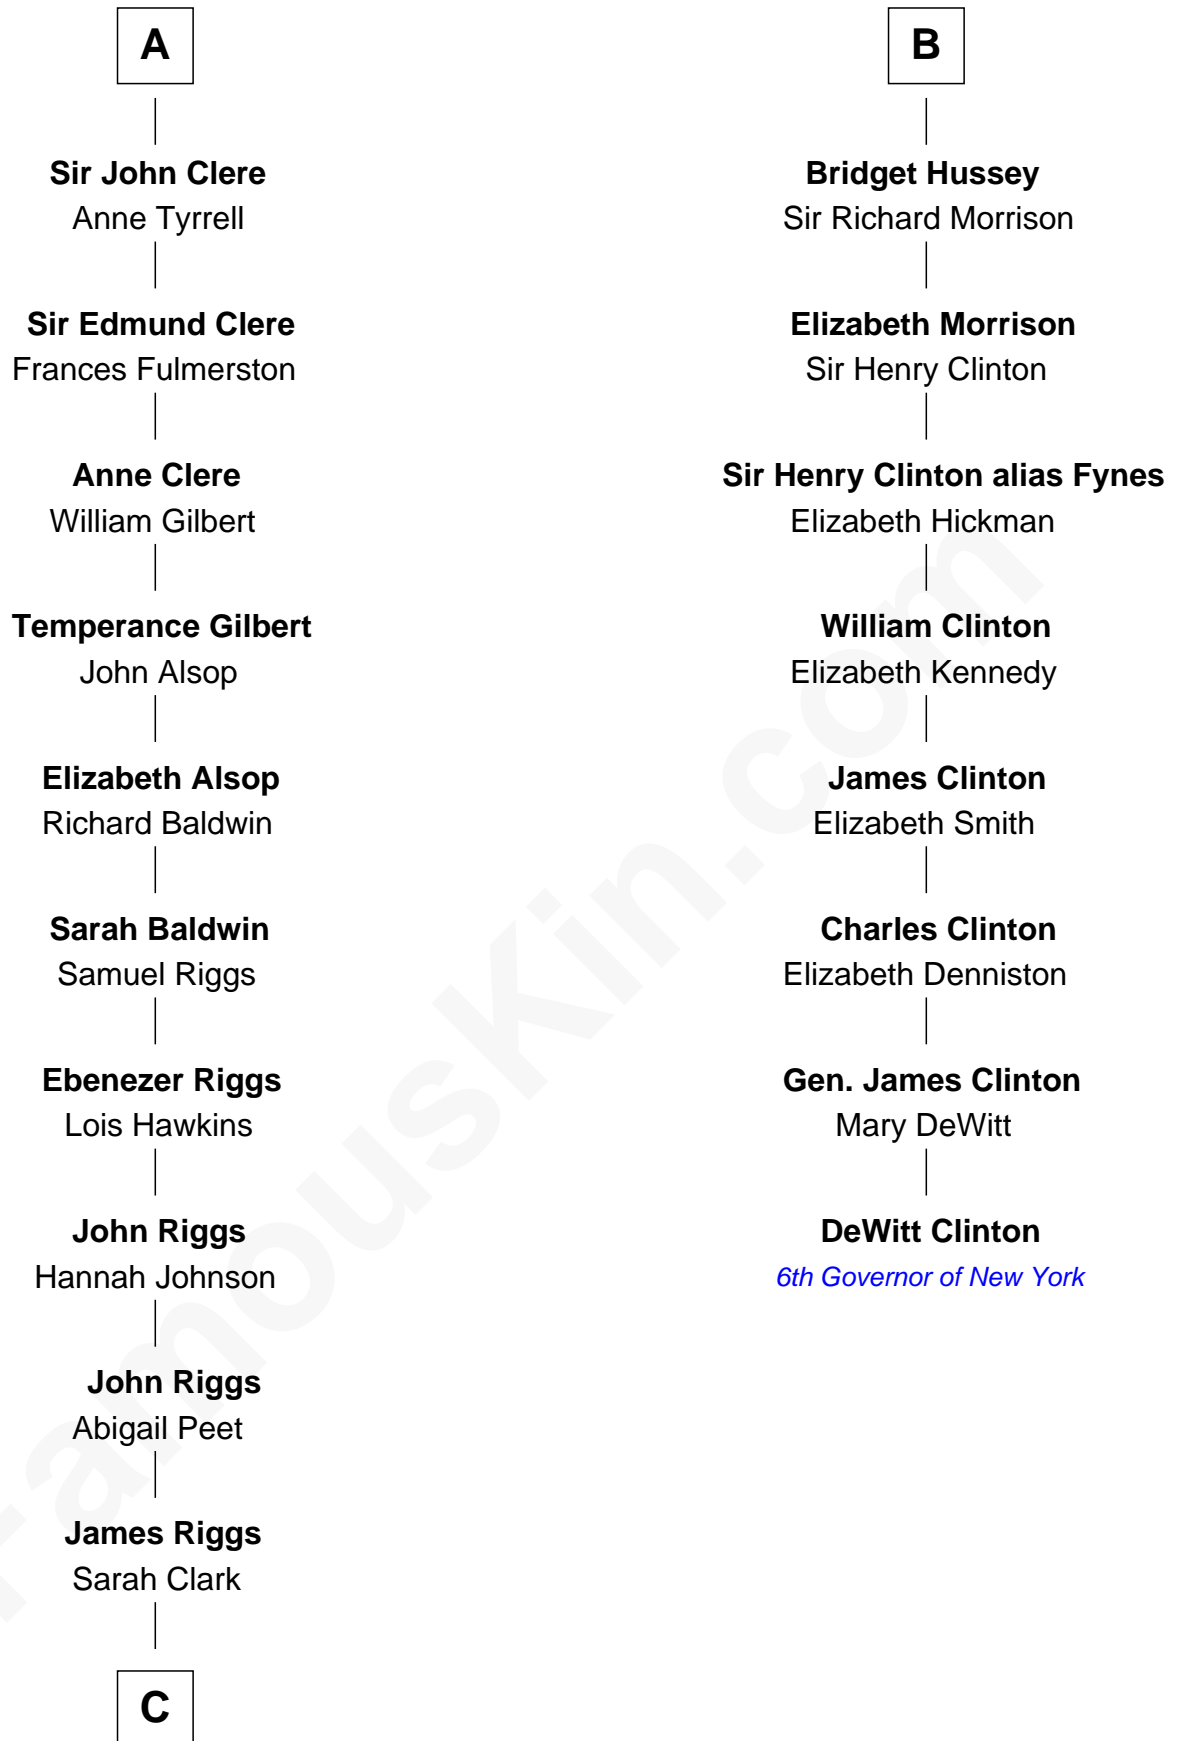

## Relationship Chart of Mamie (Doud) Eisenhower

*First Lady of President Dwight Eisenhower*

14th cousin 7 times removed of

**DeWitt Clinton**

*6th Governor of New York*

**C**

George Riggs

Phebe Caniff

Maria Riggs

Eli Doud

Royal Houghton Doud

Mary Cornelia Sheldon

John Sheldon Doud

Elivera Mathilda Carlson

**Mamie (Doud) Eisenhower**

*First Lady of Dwight Eisenhower*